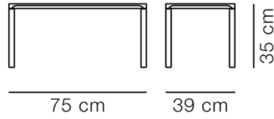

MODEL
6760 - 75x39 cm

MATERIALS
Table top of marble. Legs of powder coated steel, mounted to table top with metal joints. The table is delivered assembled and can not be disassembled. Available in height 35 cm only.

COUNTRY OF ORIGIN
PT

ESSENTIAL ASSORTMENT

SURFACE	LEGS
Grey Pietra (Grey Kenzo)	Flint

DIMENSIONS

Weight: 37 kg

PACKAGING INFORMATION

L: 43,5 cm, W: 129 cm, H: 47 cm,

Cbm: 0,26m³