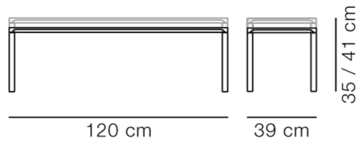

MODEL

6715 - 120x39 cm

MATERIALS

Legs and table top in solid hardwood. Legs mounted to table top with metal thread. Knock-down, delivered unassembled. Assembled without the use of screws and tools. Available in two heights, please specify 35 cm or 41 cm.

COUNTRY OF ORIGIN

DK

TEST & CERTIFICATES

FSC® certified

EN 15372:2016 (L1)

ESSENTIAL ASSORTMENT

WOOD	HEIGHT
Oak light oil, FSC Mix 70%	35 cm
Smoked oak, oiled, FSC Mix 70%	35 cm
Oak black lacquer, FSC Mix 70%	35 cm

DIMENSIONS

Weight: 6,3 kg

PACKAGING INFORMATION

L: 128 cm, W: 46 cm, H: 10 cm,

Cbm: 0,06m³

9,5 kg

CARE & MAINTENANCE

Our Care & Maintenance offers guidance for best maintenance of our furniture. It includes advice and instructions on cleaning and caring for specific materials to ensure a long life of your furniture. Find your product on our product site and navigate to the Product Care menu: