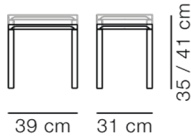

MODEL

6700 - 39x31 cm

MATERIALS

Legs and table top in solid hardwood. Legs mounted to table top with metal thread. Knock-down, delivered unassembled. Assembled without the use of screws and tools. Available in two heights, please specify 35 cm or 41 cm.

COUNTRY OF ORIGIN

DK

TEST & CERTIFICATES

FSC® certified

EN 15372:2016 (L1)

ESSENTIAL ASSORTMENT

WOOD	HEIGHT
Oak light oil, FSC Mix 70%	35 cm
Smoked oak, oiled, FSC Mix 70%	35 cm
Oak black lacquer, FSC Mix 70%	35 cm

DIMENSIONS

Weight: 2,3 kg

PACKAGING INFORMATION

L: 47 cm, W: 38 cm, H: 10 cm,

Cbm: 0,02m³

3,3 kg

CARE & MAINTENANCE

Our Care & Maintenance offers guidance for best maintenance of our furniture. It includes advice and instructions on cleaning and caring for specific materials to ensure a long life of your furniture. Find your product on our product site and navigate to the Product Care menu: