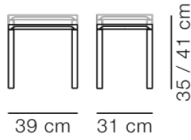

MODEL

6700 - 39x31 cm

MATERIALS

Legs and table top in solid hardwood. Legs mounted to table top with metal thread. Knock-down, delivered unassembled. Assembled without the use of screws and tools. Available in two heights, please specify 35 cm or 41 cm.

COUNTRY OF ORIGIN

DK

TEST & CERTIFICATES

FSC® certified

EN 15372:2016 (L1)

ESSENTIAL ASSORTMENT

WOOD	HEIGHT
Oak light oil, FSC Mix 70%	35 cm
Smoked oak, oiled, FSC Mix 70%	35 cm
Oak black lacquer, FSC Mix 70%	35 cm

DIMENSIONS

Weight: 2.3 kg

PACKAGING INFORMATION

L: 47 cm, W: 38 cm, H: 10 cm,

Cbm: 0.02m³ (1 Pcs.)

3.3 kg

CARE & MAINTENANCE

Our Care & Maintenance offers guidance for best maintenance of our furniture. It includes advice and instructions on cleaning and caring for specific materials to ensure a long life of your furniture. Find your product on our product site and navigate to the Product Care menu: