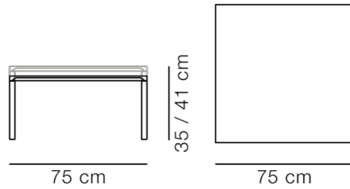

MODEL

6720 - 75x75 cm

MATERIALS

Legs and table top in solid hardwood. Legs mounted to table top with metal thread. Knock-down, delivered unassembled. Assembled without the use of screws and tools. Available in two heights, please specify 35 cm or 41 cm.

COUNTRY OF ORIGIN

DK

TEST & CERTIFICATES

FSC® certified

EN 15372:2016 (L1)

ESSENTIAL ASSORTMENT

WOOD	HEIGHT
Oak light oil, FSC Mix 70%	41 cm
Smoked oak, oiled, FSC Mix 70%	41 cm
Oak black lacquer, FSC Mix 70%	41 cm

DIMENSIONS

Weight: 10 kg

PACKAGING INFORMATION

L: 82 cm, W: 81 cm, H: 10 cm,

Cbm: 0,06m³

11,7 kg

CARE & MAINTENANCE

Our Care & Maintenance offers guidance for best maintenance of our furniture. It includes advice and instructions on cleaning and caring for specific materials to ensure a long life of your furniture. Find your product on our product site and navigate to the Product Care menu: