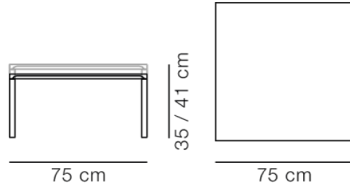

### ESSENTIAL ASSORTMENT

WOOD	HEIGHT
Oak light oil, FSC Mix 70%	41 cm
Smoked oak, oiled, FSC Mix 70%	41 cm
Oak black lacquer, FSC Mix 70%	41 cm

## DIMENSIONS

Weight: 10 kg

## PACKAGING INFORMATION

L: 82 cm, W: 81 cm, H: 10 cm,

Cbm: 0.06m<sup>3</sup> (1 Pcs.)

11.7 kg