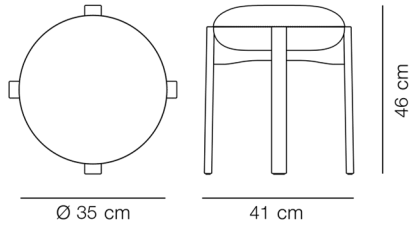

DIMENSIONS

Weight: 4 kg

PACKAGING INFORMATION

L: 42 cm, W: 42 cm, H: 50 cm,

Cbm: 0,09m³

7 kg

CARE & MAINTENANCE

Our Care & Maintenance offers guidance for best maintenance of our furniture. It includes advice and instructions on cleaning and caring for specific materials to ensure a long life of your furniture. Find your product on our product site and navigate to the Product Care menu: