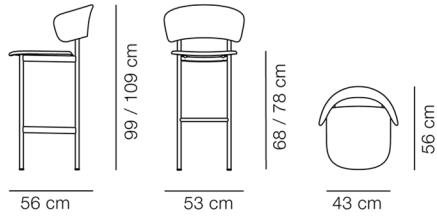

### ESSENTIAL ASSORTMENT

UPHOLSTERY	FRAME	HEIGHT
Re-Wool 198	Black	Sh 78 cm
Leather Max 95, Cognac	Black	Sh 78 cm
Leather Omni 301, Black	Black	Sh 78 cm
Re-Wool 128	Brushed steel	Sh 78 cm
Leather Max 95, Cognac	Brushed steel	Sh 78 cm
Leather Omni 301, Black	Brushed steel	Sh 78 cm
Steelcut Quartet 924	Modernist green	Sh 78 cm
Steelcut Quartet 554	Bordeaux	Sh 78 cm

## DIMENSIONS

Weight: 8,5 kg