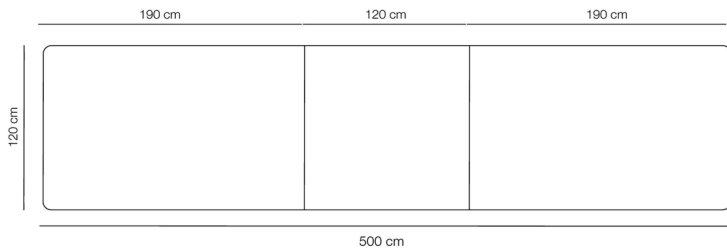

Model 665K, Configuration: K
MODEL 6651 / 6654 / 6651 + 2. pcs 6650