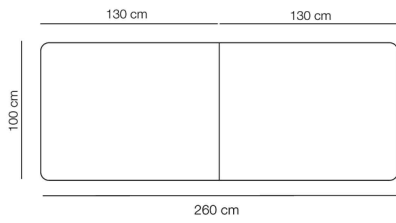

Plan Table - Overview

Model 665A, Configuration: A
MODEL 6652 / 6652 + 1 pcs. 6650

Model 667B, Configuration: B
MODEL 6672 / 6672 + 1 pcs. 6670

Model 665C, Configuration: C
MODEL 6652 / 6651 + 1 pcs. 6650

Model 667H, Configuration: H
MODEL 6672 / 6674 / 6672 + 2. pcs 6670

For customer's own configuration, please attach to the order a visual sketch of the desired layout

Plan Table - Overview

Model 665M, Configuration: M
MODEL 6651 / 6655 / 6651 + 2. pcs 6650

For customer's own configuration, please attach to the order a visual sketch of the desired layout