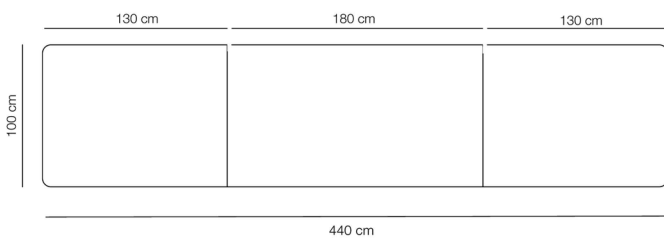

Model 667H, Configuration: H
MODEL 6672 / 6674 / 6672 + 2. pcs 6670

For customer's own configuration, please attach to the order a visual sketch of the desired layout

Plan Table - Overview

Model 665M, Configuration: M
MODEL 6651 / 6655 / 6651 + 2. pcs 6650