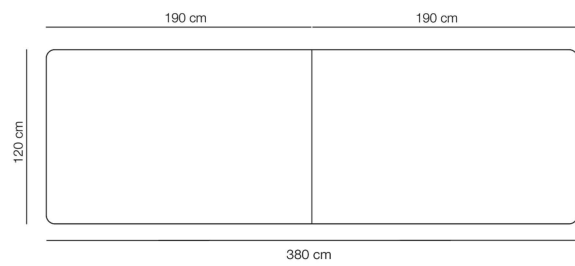

Model 667F, Configuration: F
MODEL 6671 / 6671 + 1. pcs. 6670