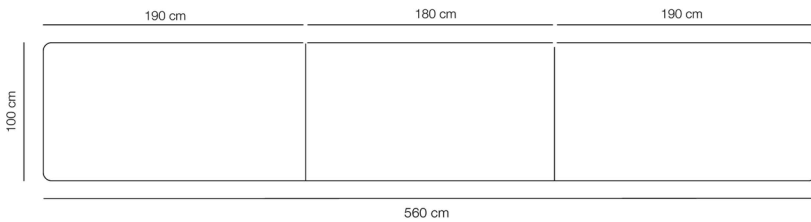

Model 667L, Configuration: L
MODEL 6671 / 6674 / 6671 + 2. pcs 6670