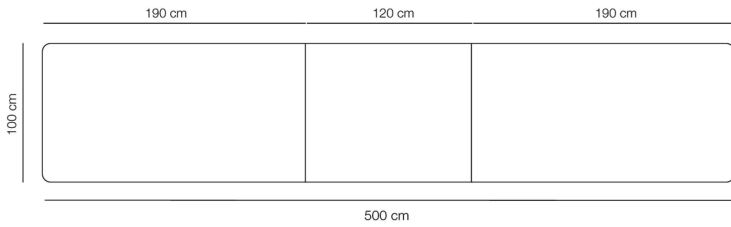

Model 667H, Configuration: H
MODEL 6672 / 6674 / 6672 + 2. pcs 6670

For customer's own configuration, please attach to the order a visual sketch of the desired layout

Plan Table - Overview

Model 665M, Configuration: M
MODEL 6651 / 6655 / 6651 + 2. pcs 6650