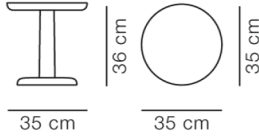

MODEL

1280 - Ø35 cm

MATERIALS

Side table in solid wood. Table top, column and base are joined with steel rods. The table can be disassembled for maintenance. Delivered assembled.

COUNTRY OF ORIGIN

DK

TEST & CERTIFICATES

FSC® certified
EN 15372:2016 (L1)

ESSENTIAL ASSORTMENT

WOOD

Oak oil, FSC Mix 70%

Oak light oil, FSC Mix 70%

Smoked oak, oiled, FSC Mix 70%

DIMENSIONS

Weight: 7.5 kg

PACKAGING INFORMATION

L: 38,5 cm, W: 38,5 cm, H: 39,5 cm,

Cbm: 0.06m³ (1 Pcs.)

8.5 kg

CARE & MAINTENANCE

Our Care & Maintenance offers guidance for best maintenance of our furniture. It includes advice and instructions on cleaning and caring for specific materials to ensure a long life of your furniture. Find your product on our product site and navigate to the Product Care menu: