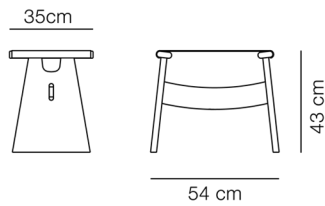

DIMENSIONS

Weight: 5,2 kg

PACKAGING INFORMATION

L: 55 cm, W: 37 cm, H: 45 cm,

Cbm: 0,09m³

6 kg

CARE & MAINTENANCE

Our Care & Maintenance offers guidance for best maintenance of our furniture. It includes advice and instructions on cleaning and caring for specific materials to ensure a long life of your furniture. Find your product on our product site and navigate to the Product Care menu: