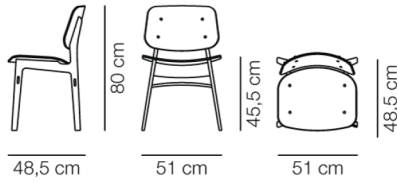

Weight: 5 kg

PACKAGING INFORMATION

L: 58 cm, W: 62 cm, H: 97 cm,

Cbm: 0.2m³ (2 Pcs.)

7.6 kg

CARE & MAINTENANCE

Our Care & Maintenance offers guidance for best maintenance of our furniture. It includes advice and instructions on cleaning and caring for specific materials to ensure a long life of your furniture. Find your product on our product site and navigate to the Product Care menu: