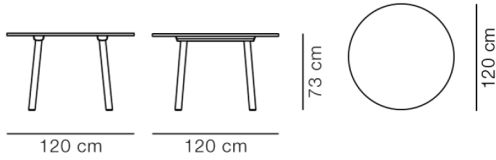

MODEL

6121 - Ø120 cm

MATERIALS

Small table with legs and table top in solid wood. Knock-down, delivered unassembled.

COUNTRY OF ORIGIN

DK

TEST & CERTIFICATES

FSC® certified

DIMENSIONS

Weight: 41.5 kg

PACKAGING INFORMATION

L: 135 cm, W: 135 cm, H: 5,5 cm,

Cbm: 0.38m³ (0.5 Pcs.)

51 kg

CARE & MAINTENANCE

Our Care & Maintenance offers guidance for best maintenance of our furniture. It includes advice and instructions on cleaning and caring for specific materials to ensure a long life of your furniture. Find your product on our product site and navigate to the Product Care menu: