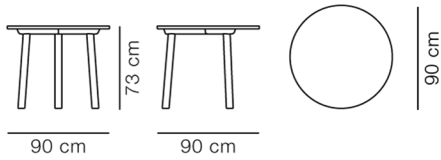

MODEL

6119 - Ø90 cm

MATERIALS

Small circular table for three chairs, with legs and table top in solid wood. Three-legged construction. Knock-down, delivered unassembled.

COUNTRY OF ORIGIN

DK

TEST & CERTIFICATES

FSC® certified

DIMENSIONS

Weight: 20 kg

PACKAGING INFORMATION

L: 105/93 cm, W: 94/78 cm, H: 11/12 cm,

Cbm: 0,2m³

24 kg

CARE & MAINTENANCE