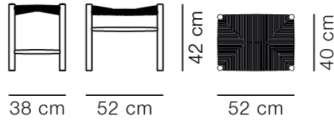

Oak black lacquer, FSC Mix 70%

Natural paper cord

Oak oil, FSC Mix 70%

Black paper cord

Oak black lacquer, FSC Mix 70%

DIMENSIONS

Weight: 4 kg

PACKAGING INFORMATION

L: 56 cm, W: 40 cm, H: 46 cm,

Cbm: 0.1m³ (1 Pcs.)

5 kg

CARE & MAINTENANCE

Our Care & Maintenance offers guidance for best maintenance of our furniture. It includes advice and instructions on cleaning and caring for specific materials to ensure a long life of your furniture. Find your product on our product site and navigate to the Product Care menu: