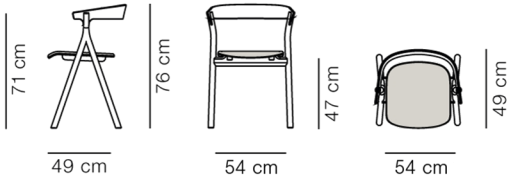

WOOD

UPHOLSTERY

Oak black lacquered

Leather Vice 11, Black

Oak lacquer

Leather Vice 11, Black

DIMENSIONS

Weight: 6 kg

PACKAGING INFORMATION

L: 54 cm, W: 59 cm, H: 82 cm,

Cbm: 0,26m³

8,5 kg

CARE & MAINTENANCE

Our Care & Maintenance offers guidance for best maintenance of our furniture. It includes advice and instructions on cleaning and caring for specific materials to ensure a long life of your furniture. Find your product on our product site and navigate to the Product Care menu: