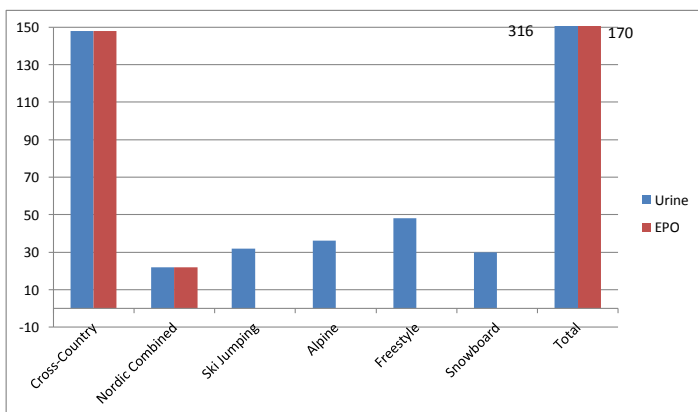

### FIS Out-of-Competition Tests Season 2011/2012

	Urine	EPO	Blood tests	Blood passport
Cross-Country	190	190	58	1432
Nordic Combined	45	45	25	208
Ski Jumping	19		19	3
Alpine	91		76	97
Freestyle	10			
Snowboard	14			
<b>Total</b>	<b>369</b>	<b>244</b>	<b>178</b>	<b>1740</b>

### FIS In-Competition Tests Season 2011/2012

	Urine	EPO
Cross-Country	148	148
Nordic Combined	22	22
Ski Jumping	32	
Alpine	36	
Freestyle	48	
Snowboard	30	
<b>Total</b>	<b>316</b>	<b>170</b>

### WADA Out-of-Competition Tests Season 2011/2012

	Urine	EPO	Blood tests
Cross-Country	6	6	12
Nordic Combined			
Ski Jumping			
Alpine	1	1	
Freestyle			
Snowboard			
<b>Total</b>	<b>7</b>	<b>7</b>	<b>12</b>