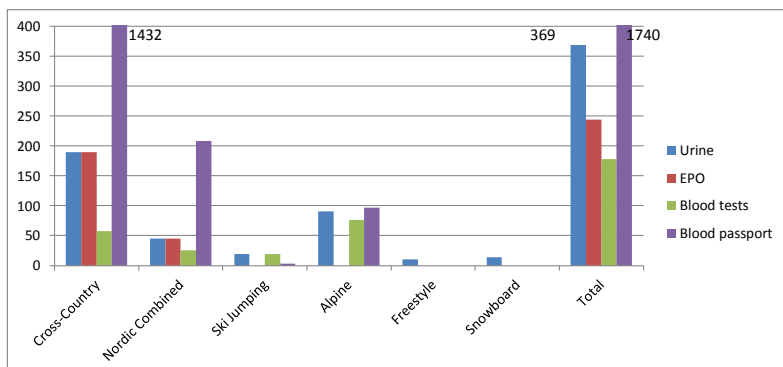

### FIS Out-of-Competition Tests Season 2011/2012

	Urine	EPO	Blood tests	Blood passport
Cross-Country	190	190	58	1432
Nordic Combined	45	45	25	208
Ski Jumping	19		19	3
Alpine	91		76	97
Freestyle	10			
Snowboard	14			
<b>Total</b>	<b>369</b>	<b>244</b>	<b>178</b>	<b>1740</b>

### FIS In-Competition Tests Season 2011/2012

	Urine	EPO
Cross-Country	148	148
Nordic Combined	22	22
Ski Jumping	32	
Alpine	36	
Freestyle	48	
Snowboard	30	
<b>Total</b>	<b>316</b>	<b>170</b>

### WADA Out-of-Competition Tests Season 2011/2012

	Urine	EPO	Blood tests
Cross-Country	6	6	12
Nordic Combined			
Ski Jumping			
Alpine	1	1	
Freestyle			
Snowboard			
<b>Total</b>	<b>7</b>	<b>7</b>	<b>12</b>