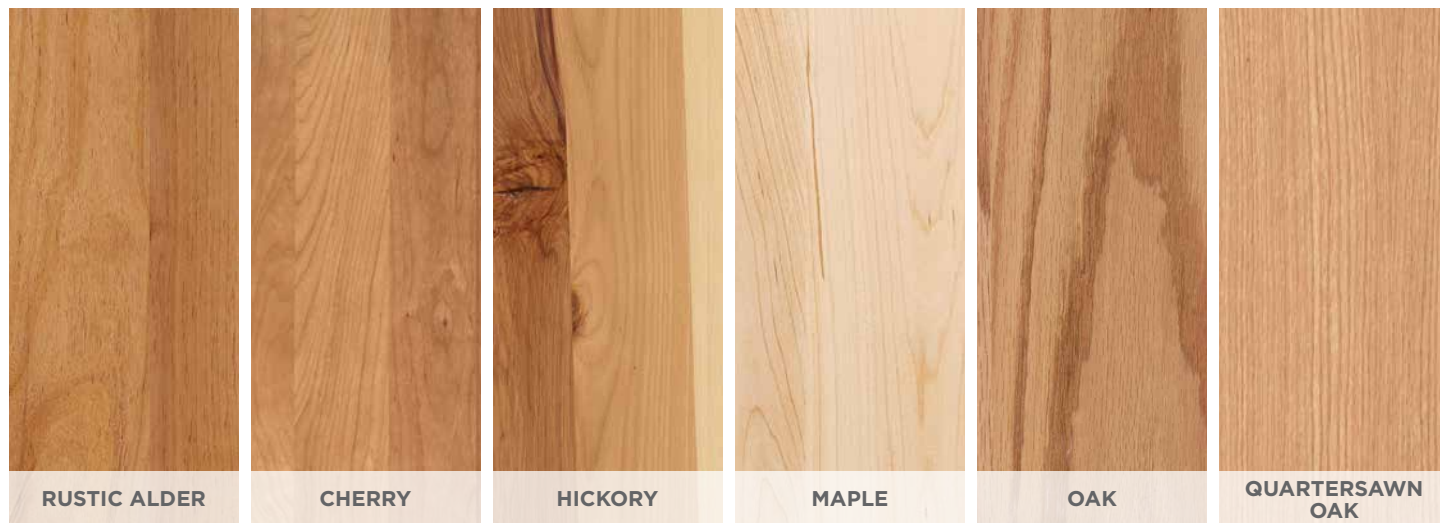

RUSTIC ALDER

Ranging from pale pink-brown to tan. Featuring knotholes, burls and mineral streaks.

CHERRY

Reddish-brown hues that mellow (darken) over time with a smooth, straight-grain pattern.

HICKORY

Dramatic color contrasts from light cream to dark reddish-brown. Features a random grain pattern with burls and knots.