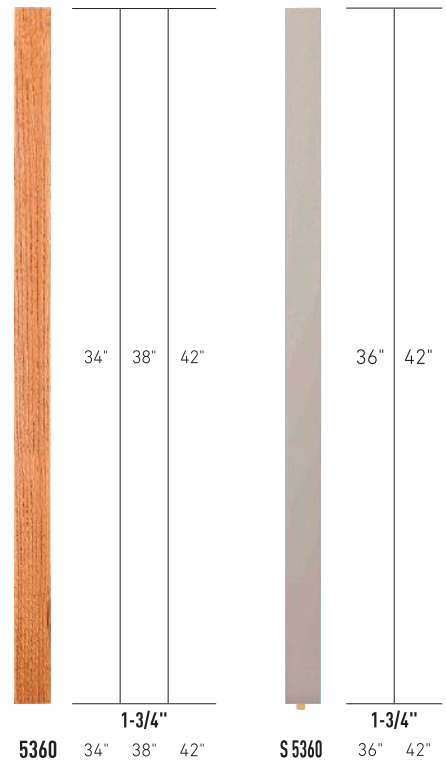

S 5060 and S 5360 balusters have a fixed pin.

Wood Species

Craftsman Newels