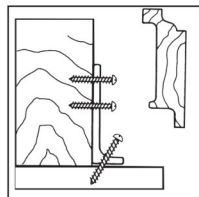

Newel/Rail Installation Hardware

EMPIRE SKU #	LJ SKU #	DESCRIPTION
3000 OAK	LJ-3000-0	Tapered Plug 1" Oak
3001 OAK	LJ-3001	Rail Bolt (No Plug)
3004 OAK	LJ-3004	Newel Mounting Kit
3005 OAK	LJ-3005	Keylock Fastener
3006 OAK	LJ-3006-0	Newel Mounting Plate / Oak Trim
3006 PL OAK	LJ-3006-PLATE	Newel Mounting Plate Only
3008 10 OAKPP	LJ-3008-10-O/P	Newel Fastener Oak/Poplar Plug
3009 OAK	LJ-3009-0	Angle Bracket Post Fastener - 3" Oak Trim
3019 OAK	LJ-3019-0	Angle Bracket Post Fastener - 3-1/2" Oak Trim
3076 OAK	LJ-3076	Baluster Dowel Fast Screws 50 Pack
3078 OAKPP	LJ-3078-0/P	Rail/Post Fastener / Oak/Poplar Plug
3079 OAKPP	LJ-3079-0/P	Rail Bolt Kit / Oak/Poplar Plug

Rail Tube

5/8" HOLLOW STEEL TUBE LOW SHEEN BLACK FINISH

Use with Craftsman
Newels or solid
Box Newels.

EMPIRE SKU #	LJ SKU #
M 008 58 TUBE	TUBE-58-008-LSB