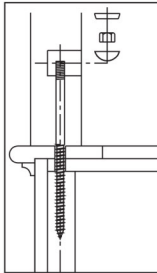

3001 / 3079
RAIL BOLT

3078
RAIL / POST FASTENER

3004
NEWEL MOUNTING KIT

3000
1" TAPERED PLUG

3005
KEYLOCK™ NEWEL
MOUNTING FASTENER

3008-10
NEWEL POST FASTENER
10-3/4"

EMPIRE SKU #	LJ SKU #	DESCRIPTION
3000 OAK	LJ-3000-0	Tapered Plug 1" Oak
3001 OAK	LJ-3001	Rail Bolt (No Plug)
3004 OAK	LJ-3004	Newel Mounting Kit
3005 OAK	LJ-3005	Keylock Fastener
3006 OAK	LJ-3006-0	Newel Mounting Plate / Oak Trim
3006 PL OAK	LJ-3006-PLATE	Newel Mounting Plate Only
3008 10 OAKPP	LJ-3008-10-O/P	Newel Fastener Oak/Poplar Plug
3009 OAK	LJ-3009-0	Angle Bracket Post Fastener - 3" Oak Trim
3019 OAK	LJ-3019-0	Angle Bracket Post Fastener - 3-1/2" Oak Trim
3076 OAK	LJ-3076	Baluster Dowel Fast Screws 50 Pack
3078 OAKPP	LJ-3078-0/P	Rail/Post Fastener / Oak/Poplar Plug
3079 OAKPP	LJ-3079-0/P	Rail Bolt Kit / Oak/Poplar Plug