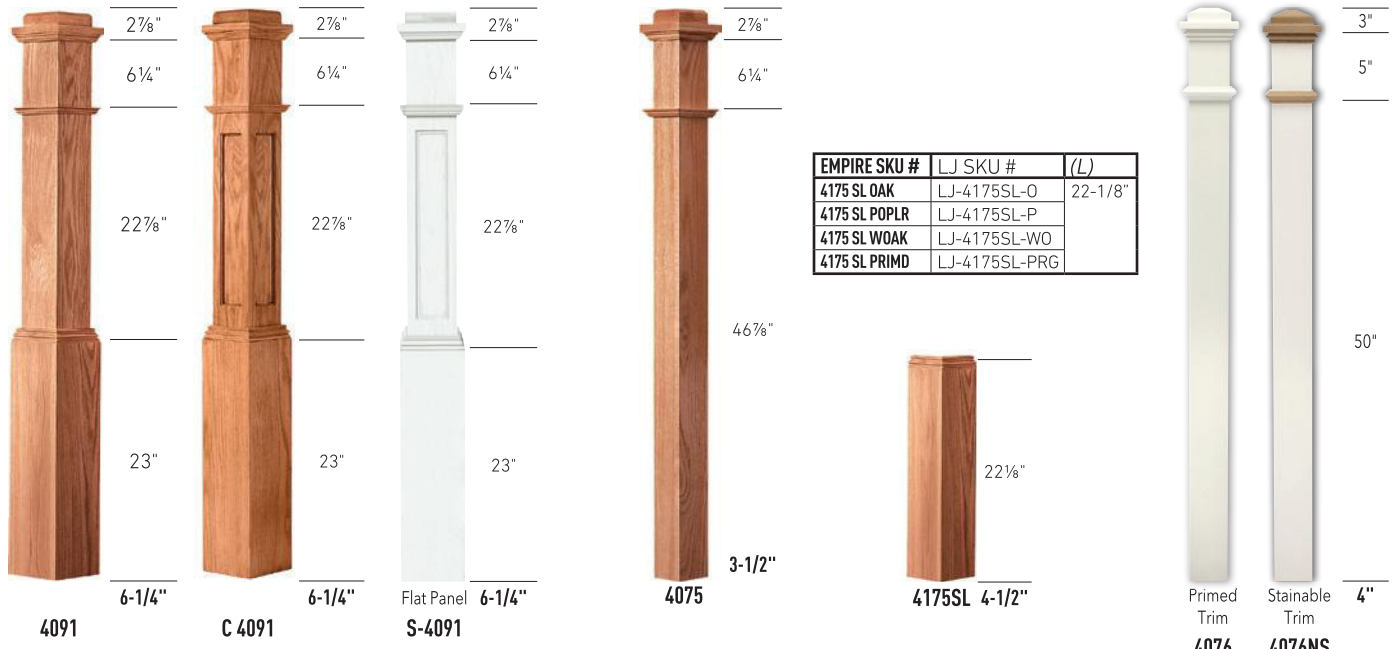

Box Newels

EMPIRE SKU #	LJ SKU #	(L)
4175 SL OAK	LJ-4175SL-O	22-1/8"
4175 SL POPLR	LJ-4175SL-P	
4175 SL WOAK	LJ-4175SL-WO	
4175 SL PRIMD	LJ-4175SL-PRG	

EMPIRE SKU #	LJ SKU #	(L)
4091 MAPLE	LJ-4091-M	55"
4091 OAK	LJ-4091-O	
4091 POPLR	LJ-4091-P	
4091 PRIMD	LJ-4091-PRG	
4091 WOAK	LJ-4091-WO	
C 4091 OAK	LJRC-4091-O	
C 4091 PRIMD	LJRC-4091-PRG	
S 4091 PRIMD	LJSK-4091-PRG	

EMPIRE SKU #	LJ SKU #	(L)
4075 OAK	LJ-4075-O	56"
4075 POPLR	LJ-4075-P	
4075 PRIMD	LJ-4075-PRG	
4075 WOAK	LJ-4075-WO	
4075 LM OAK	Middle moulding comes unattached	
4075 LM POPLR		

EMPIRE SKU #	LJ SKU #	(L)
4076 PRIMD	LJ-4076-PRG	58"
4076 NS PRIMD	LJ-4076NS-PRG