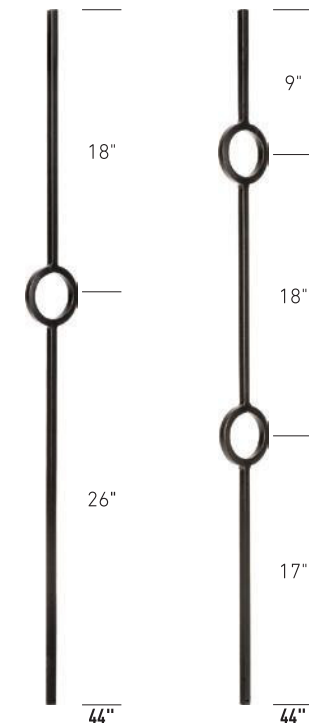

401 44 1/2" Single Ring
402 44 1/2" Double Ring

EMPIRE SKU #	LJ SKU #
M 401 44 HIRON ☐	LIH-HOL40144-LSB
M 402 44 HIRON ☐	LIH-HOL40244-LSB