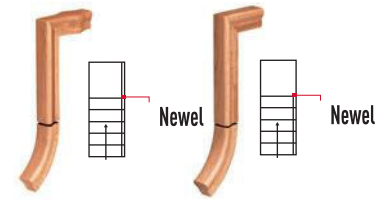

Wall Rail Fitting

EMPIRE SKU #	LJ SKU #
7023 OAK	LJ-7023-O

Goosenecks match 6010 handrail profile

Left-hand 2 Riser With Cap
Right-hand 2 Riser With Cap

EMPIRE SKU #	LJ SKU #
7081 OAK	S-7081-0 (LH)
7086 OAK	S-7086-0 (RH)

Left-hand 2 Riser With Cap
Right-hand 2 Riser With Cap

EMPIRE SKU #	LJ SKU #
7060 OAK	S-7060-0 (LH)
7065 OAK	S-7065-0 (RH)

7088-2
2 Rise with Tandem Cap

7099
2 Rise No Cap Post to Post Application

EMPIRE SKU #	LJ SKU #
7088-2 OAK	S-7088-2-0
7099 OAK	S-7099-0