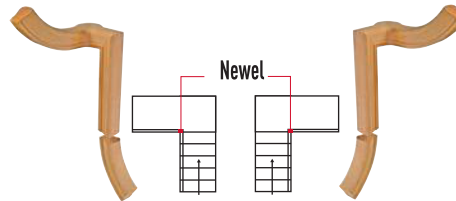

Wall Rail Fitting

EMPIRE SKU #	LJ SKU #
7023 OAK	LJ-7023-O

Goosenecks match 6010 handrail profile

Left-hand 2 Riser With Cap
Right-hand 2 Riser With Cap

EMPIRE SKU #	LJ SKU #
7081 OAK	S-7081-0 (LH)
7086 OAK	S-7086-0 (RH)

Left-hand 2 Riser With Cap
Right-hand 2 Riser With Cap

EMPIRE SKU #	LJ SKU #
7060 OAK	S-7060-0 (LH)
7065 OAK	S-7065-0 (RH)

7088-2
2 Rise with Tandem Cap

7099
2 Rise No Cap Post to Post Application

EMPIRE SKU #	LJ SKU #
7088-2 OAK	S-7088-2-0
7099 OAK	S-7099-0