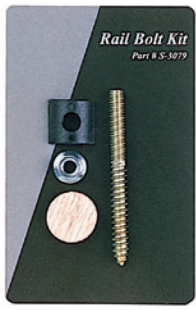

Newel/Rail Installation Hardware

3001 / 3079
RAIL BOLT