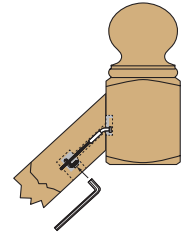

Rail Tube

5/8" HOLLOW STEEL TUBE LOW SHEEN BLACK FINISH

Use with Craftsman
Newels or solid
Box Newels.

EMPIRE SKU #	LJ SKU #
M 008 58 TUBE	TUBE-58-008-LSB

ZipBolt™ Rail Installation Hardware

EMPIRE SKU #	LJ SKU #
3001 DG OAK	ZIPBOLT DRILL GUIDE
3001 DR OAK	ZIPBOLT DRIVER
A 3001 SF OAK	ZIPBOLT ANGLEDSF2-0
3001 SF OAK	ZIPBOLT SLIPFIX 2-0 (2-PACK)
3001 SP OAK	ZIPBOLT RAILBOLT
2 3001 SP OAK	ZIPBOLT RAILBOLT 2-0 (2-PACK)
A 3001 OAK	ZIPBOLT ANGLED
A 3001-2 OAK	ZIPBOLT ANGLED 2-0 (2-PACK)

A3001 — Single
A3001-2 — 2-Pack
RAKE INSTALLATION
ANGLED ZIPBOLT™

3001 SP
2 3001 SP — 2-Pack
ZIPBOLT™

3001SF — 2 Pack
BALCONY INSTALLATION
SLIPFIX ZIPBOLT™

A3001SF — 2 Pack
RAKE INSTALLATION
ANGLED SLIPFIX ZIPBOLT™