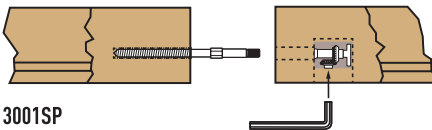

3001 SP
2 3001 SP — 2-Pack
ZIPBOLT™