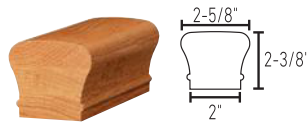

EMPIRE SKU #	LJ SKU #	(L')
6010 8 BEECH	LJAN-6010-08-B	8
6010 8 OAK	LJAN-6010-08-O	
6010 8 POPLR	LJAN-6010-08-P	
6010 10 BEECH	LJAN-6010-10-B	10
6010 10 OAK	LJAN-6010-10-O	
6010 12 BEECH	LJAN-6010-12-B	12
6010 12 OAK	LJAN-6010-12-O	
6010 12 POPLR	LJAN-6010-12-P	
6010 14 BEECH	LJAN-6010-14-B	14
6010 14 OAK	LJAN-6010-14-O	
6010 16 BEECH	LJAN-6010-16-B	16
6010 16 OAK	LJAN-6010-16-O	
6010 16 POPLR	LJAN-6010-16-P	
6010 18 OAK	LJAN-6010-18-O	18
6010 20 OAK	LJAN-6010-20-O	20
6010 8 OAKSC	LJAN-6010SC-08-O	8
6010 8 WOKSC	LJAN-6010SC-08-WO	
6010 10 OAKSC	LJAN-6010SC-10-O	10
6010 10 WOKSC	LJAN-6010SC-10-WO	
6010 12 OAKSC	LJAN-6010SC-12-O	12
6010 12 WOKSC	LJAN-6010SC-12-WO	
6010 14 OAKSC	LJAN-6010SC-14-O	14
6010 14 WOKSC	LJAN-6010FJ114-WO	
6010 16 OAKSC	LJAN-6010FJ1-O	16
6010 16 WOKSC	LJAN-6010FJ1-WO	
6010 6 EOAK	LJAN-6010U-06-O	6
6010 8 EOAK	LJAN-6010U-08-O	8
6010 10 EOAK	LJAN-6010U-10-O	10
6010 12 EOAK	LJAN-6010U-12-O	12
6010 14 EOAK	LJAN-6010UJ1-14-O	14
6010 16 EOAK	LJAN-6010UJ1-16-O	16
6010 20 EOAK	LJAN-6010UJ-20-O	20

EMPIRE SKU #	LJ SKU #	(L')
6210 8 OAK	LJAN-6210-08-O	8
6210 10 OAK	LJAN-6210-10-O	10
6210 12 OAK	LJAN-6210-12-O	12
6210 14 OAK	LJAN-6210-14-O	14
6210 16 OAK	LJAN-6210-16-O	16
6210 8 OAKSC	LJAN-6210SC-08-O	8
6210 8 WOKSC	LJAN-6210SC-08-WO	
6210 10 OAKSC	LJAN-6210SC-10-O	10
6210 10 WOKSC	LJAN-6210SC-10-WO	
6210 12 OAKSC	LJAN-6210SC-12-O	12
6210 12 WOKSC	LJAN-6210SC-12-WO	
6210 14 OAKSC	LJAN-6210SC-14-O	14
6210 14 WOKSC	LJAN-6210FJ114-WO	
6210 16 OAKSC	LJAN-6210FJ1-O	16
6210 16 WOKSC	LJAN-6210FJ1-WO	

EMPIRE SKU #	LJ SKU #	(L')
6519 8 OAK	LJAN-6519-08-O	8
6519 12 OAK	LJAN-6519-12-O	12
6519 16 OAK	LJAN-6519-16-O	16

EMPIRE SKU #	LJ SKU #	(L')
684 8 OAK	AN684-08-O	8
684 16 OAK	AN684-16-O	16
684 16 WOAK	AN684-16-WO