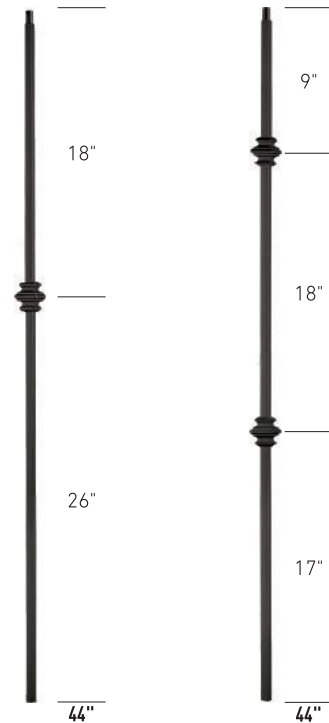

1KNU 44 1/2" Single Knuckle
2KNU 44 1/2" Double Knuckle

EMPIRE SKU #	LJ SKU #
M 1KNU 44 HIRON ☐	LIH-HOL1KNUC44-LSB
M 2KNU 44 HIRON ☐	LIH-HOL2KNUC44-LSB