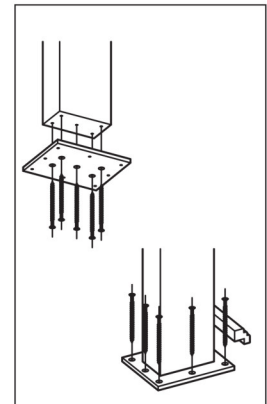

3009 - 3" Angle Bracket Post Fastener Kit
3019 - 3-1/2" Angle Bracket Post Fastener Kit
ANGLE BRACKET POST FASTENER