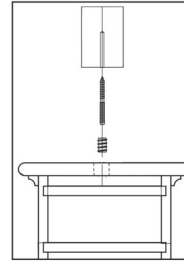

3000
1" TAPERED PLUG