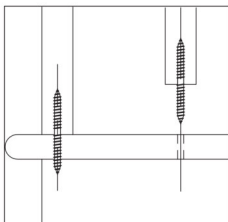

3076
BALUSTER DOWEL FAST SCREWS
50 pack