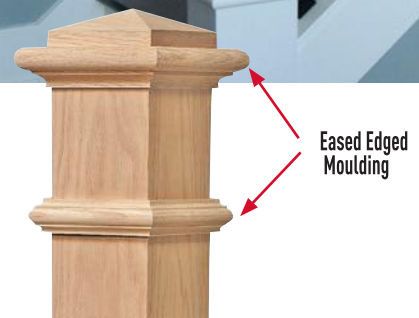

Box Newels

3 1/2"
5"
22 1/2"
24"

Chamfered Top
Flat Top

4191 | 4291
Interchangeable pyramid and flat caps included.
Can also be purchased separately.

EMPIRE SKU #	LJ SKU #	(L)
P 4191 OAK	LJP-4491-O	55"
P 4191 POPLR	LJP-4491-P	
P 4191 PRIMD	LJP-4491-PRG	
R 4191 OAK	LJRC-4491-O	
R 4191 POPLR	LJRC-4491-P	
P 4291 OAK	LJP-4591-O	55"
P 4291 POPLR	LJP-4591-P	
R 4291 OAK	LJRC-4591-O	
R 4291 POPLR	LJRC-4591-P	

Plain 3-1/2"
S 4075 Inter.
53 3/8"

Plain Rec. Panel Starting
P-4191 R-4191 5-1/2"
P-4291 R-4291 6-1/4"

Newel Mounting Block included.

EMPIRE SKU #	LJ SKU #	(L)
S 4075 OAK	S-4075-O	63-3/4"
S 4075 POPLR	S-4075-P	

4075 C OAK
4091 C OAK

7 1/2"
7 1/2"
22 7/8"
23"
46 7/8"

Plain 3-1/2"
4075NC
without cap

Plain 6-1/4"
4091NC
without cap

EMPIRE SKU #	LJ SKU #	(L)
4075 C OAK	LJ-C4075-O	CAP
4091 C OAK	LJ-C4091-O	CAP
4075 NC PRIMD	LJ-4075NC-PRG	54-23/64"
4091 NC PRIMD	LJ-4091NC-PRG	53-3/8"

3 1/2"
5"
22 1/2"
24"

Chamfered Top
Flat Top

4391
Interchangeable pyramid and flat caps included.
Can also be purchased separately.

EMPIRE SKU #	LJ SKU #	(L)
P 4391 OAK	LJP-4691-O	55"
P 4391 POPLR	LJP-4691-P	
R 4391 OAK	LJRC-4691-O	
R 4391 POPLR	LJRC-4691-P	

Plain 7-1/2"
Rec. Panel Starting
P-4391 R-4391

Newel Mounting Block included.

Achieve a similar look using: **6010** Rail | **R4191** Box Newel
PLA 4 Balusters w **AK01** Knuckles | **PS02** Shoes