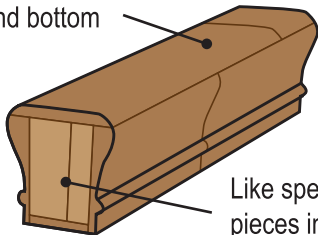

Engineered Hand Rail

- Constructed using butt joints instead of finger joints.
- Solid wood filler pieces wrapped in profiled finish wood pieces.

Solid wood top, sides and bottom