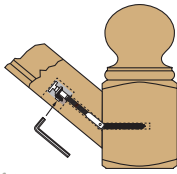

ZipBolt™ Rail Installation Hardware

EMPIRE SKU #	LJ SKU #
3001 DG OAK	ZIPBOLT DRILL GUIDE
3001 DR OAK	ZIPBOLT DRIVER
A 3001 SF OAK	ZIPBOLT ANGLEDSF2-0
3001 SF OAK	ZIPBOLT SLIPFIX 2-0 (2-PACK)
3001 SP OAK	ZIPBOLT RAILBOLT
2 3001 SP OAK	ZIPBOLT RAILBOLT 2-0 (2-PACK)
A 3001 OAK	ZIPBOLT ANGLED
A 3001-2 OAK	ZIPBOLT ANGLED 2-0 (2-PACK)

Wall Rail Brackets

EMPIRE SKU #	LJ SKU #	DESCRIPTION
3012 AN SIRON	LJ-3012-AN	Wall Bracket Ant. Nickel
3012 BB SIRON	LJ-3012-BB	Wall Bracket Bright Brass
3012 BM SIRON	LJ-3012-BM	Wall Bracket Black Matte
3012 BZ SIRON	LJ-3012-BZ	Wall Bracket Bronze
3012 PC SIRON	LJ-3012-PC	Wall Bracket Pol Chrome
3012 SN SIRON	LJ-3012-SN	Wall Bracket Satin Nickel

EMPIRE SKU #	LJ SKU #	DESCRIPTION
3127 BB SIRON	LJ-3127-BB	Wall Bracket Bright Brass
3127 BM SIRON	LJ-3127-BM	Wall Bracket Black Matte
3127 BZ SIRON	LJ-3127-BZ	Wall Bracket Oil Rub Bronze
3127 PC SIRON	LJ-3127-PC	Wall Bracket Polished Chrome
3127 SN SIRON	LJ-3127-SN	Wall Bracket Satin Nickel