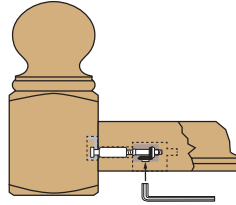

A3001SF — 2 Pack
RAKE INSTALLATION
ANGLED SLIPFIX ZIPBOLT™