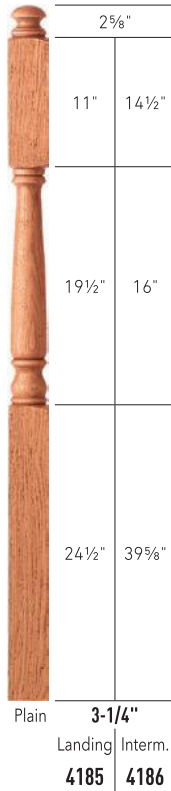

Post to Post Newels

3-1/2" Universal Landing
3040 | 3042 | 3045

EMPIRE SKU #	LJ SKU #	(L)
P3040 OAK	LJP-3040-0	48"
P3042 OAK	LJP-3042-0	58"
P3045 OAK	LJP-3045-0	

Plain 3-1/4" Starting
4180 | 4182

EMPIRE SKU #	LJ SKU #	(L)
4180 OAK	LJ-4180-0	48"
4182 OAK	LJ-4182-0	58"
4185 OAK	LJ-4185-0	
4186 OAK	LJ-4186-0	73"