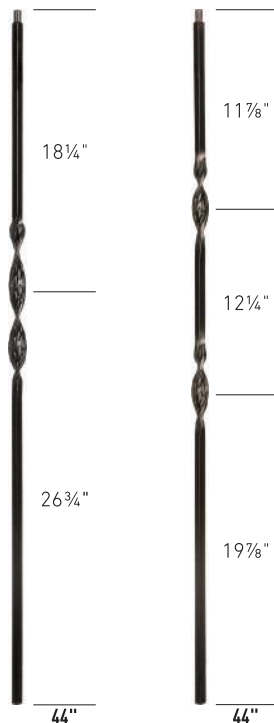

1RIB 44 1/2" Single Ribbon
2RIB 44 1/2" Double Ribbon

EMPIRE SKU #	LJ SKU #
M 1RIB 44 HIRON ☐	LIH-HOL1RIB44-LSB
M 2RIB 44 HIRON ☐	LIH-HOL2RIB44-LSB