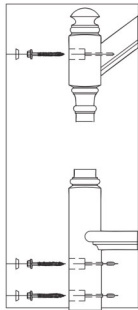

Plain 7-1/2"
Rec. Panel Starting
P-4391 R-4391

Newel Mounting Block included.

Achieve a similar look using: **6010** Rail | **R4191** Box Newel
PLA 4 Balusters w **AK01** Knuckles | **PS02** Shoes

Newel/Rail Installation Hardware

3001 / 3079
RAIL BOLT

3078
RAIL / POST FASTENER

3004
NEWEL MOUNTING KIT

3000
1" TAPERED PLUG

3005
KEYLOCK™ NEWEL
MOUNTING FASTENER

3008-10
NEWEL POST FASTENER
10-3/4"

EMPIRE SKU #	LJ SKU #	DESCRIPTION
3000 OAK	LJ-3000-0	Tapered Plug 1" Oak
3001 OAK	LJ-3001	Rail Bolt (No Plug)
3004 OAK	LJ-3004	Newel Mounting Kit
3005 OAK	LJ-3005	Keylock Fastener
3006 OAK	LJ-3006-0	Newel Mounting Plate / Oak Trim
3006 PL OAK	LJ-3006-PLATE	Newel Mounting Plate Only
3008 10 OAKPP	LJ-3008-10-O/P	Newel Fastener Oak/Poplar Plug
3009 OAK	LJ-3009-0	Angle Bracket Post Fastener - 3" Oak Trim
3019 OAK	LJ-3019-0	Angle Bracket Post Fastener - 3-1/2" Oak Trim
3076 OAK	LJ-3076	Baluster Dowel Fast Screws 50 Pack
3078 OAKPP	LJ-3078-0/P	Rail/Post Fastener / Oak/Poplar Plug
3079 OAKPP	LJ-3079-0/P	Rail Bolt Kit / Oak/Poplar Plug