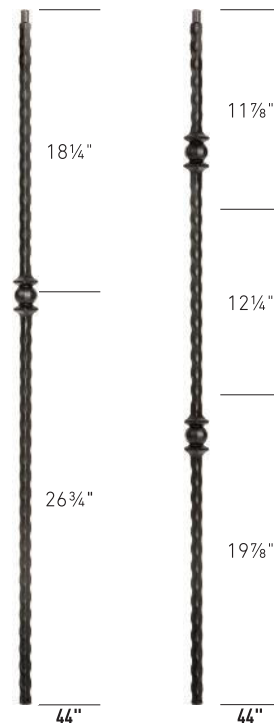

305 44 9/16" Single Ball
308 44 9/16" Double Ball

EMPIRE SKU #	LJ SKU #
M 305 44 HIRON ☐	LIH-HOL30544-LSB
M 308 44 HIRON ☐	LIH-HOL30844-LSB