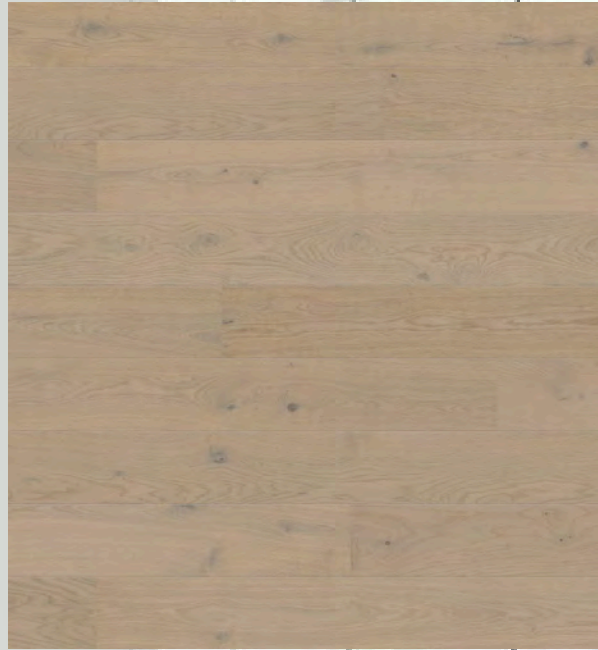

PRODUCT GUIDE -SUMMER 2021

LOCALLY STOCKED IN KENT, WA

Waterville Supply LLC

People, Products and Performance you can count on.

Fencing ◦ Flooring

ENGINEERED HARDWOOD
EUROPEAN OAK
MADE IN GERMANY
1/2" X 7" X 86"
BRUSHED 2MM WEAR LAYER
2S BEVEL
DROP LOCK
FLOAT, GLUE, NAIL
ON, ABOVE, BELOW GRADE
RADIANT HEAT APPROVED

OAK UNIVERSAL
- BRUSHED W/ 2S BEVEL

OAK LIGHT WHITE
- BRUSHED W/ 2S BEVEL

OAK NUTMEG
- BRUSHED W/ 2S BEVEL

OAK SAND GREY
- BRUSHED W/ 2S BEVEL

OAK FAVORIT – LONG STRIP
–SMOOTH SQ EDGE

OAK LIGHT WHITE – LONG STRIP
–BRUSHED SQ EDGE

WHITE OAK BAREWOOD

- Smooth Texture
- Matte Finish
- 4s Bevel
- 1'-7' (36" average)
- Cottage Grade

WHITE OAK BEACH

- Smooth Texture
- Matte Finish
- 4s Bevel
- 1'-7' (36" average)
- Cottage Grade

WHITE OAK SANDBANK