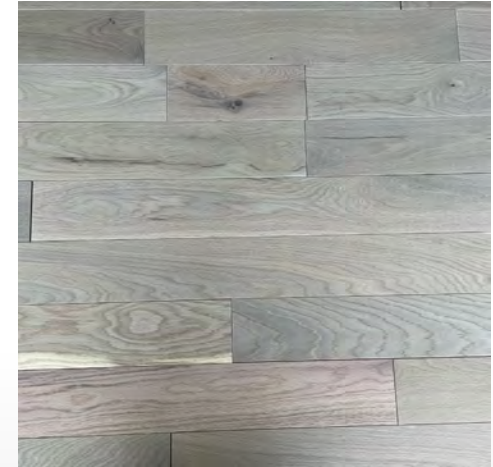

OAK UNIVERSAL
- BRUSHED W/ 2S BEVEL

OAK LIGHT WHITE
- BRUSHED W/ 2S BEVEL

OAK NUTMEG
- BRUSHED W/ 2S BEVEL

OAK SAND GREY
- BRUSHED W/ 2S BEVEL

OAK FAVORIT – LONG STRIP
–SMOOTH SQ EDGE

OAK LIGHT WHITE – LONG STRIP
–BRUSHED SQ EDGE

SOLID HARDWOOD
WHITE OAK, HICKORY, BIRCH
MADE IN CANADA
3/4" X 4-1/4" X RL-84"

HICKORY NATURAL

- Smooth Texture
- Matte Finish
- 4s Bevel
- 1'-7' (36" average)
- Cottage Grade

WHITE OAK NATURAL

- Smooth Texture
- Matte Finish
- 4s Bevel
- 1'-7' (36" average)
- Cottage Grade

WHITE OAK BAREWOOD

- Smooth Texture
- Matte Finish
- 4s Bevel
- 1'-7' (36" average)
- Cottage Grade

WHITE OAK BEACH

- Smooth Texture
- Matte Finish
- 4s Bevel
- 1'-7' (36" average)
- Cottage Grade

WHITE OAK SANDBANK

- Smooth Texture
- Matte Finish
- 4s Bevel
- 1'-7' (36" average)
- Cottage Grade

BIRCH NATURAL

- Smooth Texture
- Matte Finish
- 4s Bevel
- 1'-7' (36" average)
- Cottage Grade

BIRCH CREAM

- Smooth Texture
- Matte Finish
- 4s Bevel
- 1'-7' (36" average)
- Cottage Grade