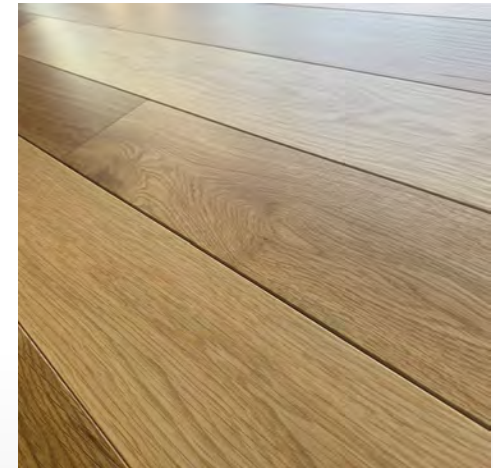

OAK UNIVERSAL
- BRUSHED W/ 2S BEVEL

OAK LIGHT WHITE
- BRUSHED W/ 2S BEVEL

OAK NUTMEG
- BRUSHED W/ 2S BEVEL

OAK SAND GREY
- BRUSHED W/ 2S BEVEL

OAK FAVORIT – LONG STRIP
–SMOOTH SQ EDGE

OAK LIGHT WHITE – LONG STRIP
–BRUSHED SQ EDGE

SOLID HARDWOOD
WHITE OAK, HICKORY, BIRCH
MADE IN CANADA
3/4" X 4-1/4" X RL-84"

HICKORY NATURAL

- Smooth Texture
- Matte Finish
- 4s Bevel
- 1'-7' (36" average)
- Cottage Grade

WHITE OAK NATURAL

- Smooth Texture
- Matte Finish
- 4s Bevel
- 1'-7' (36" average)
- Cottage Grade

WHITE OAK BAREWOOD

- Smooth Texture
- Matte Finish
- 4s Bevel
- 1'-7' (36" average)
- Cottage Grade

WHITE OAK BEACH

- Smooth Texture
- Matte Finish
- 4s Bevel
- 1'-7' (36" average)
- Cottage Grade

WHITE OAK SANDBANK

- Smooth Texture
- Matte Finish
- 4s Bevel
- 1'-7' (36" average)
- Cottage Grade

BIRCH NATURAL

- Smooth Texture
- Matte Finish
- 4s Bevel
- 1'-7' (36" average)
- Cottage Grade

BIRCH CREAM

- Smooth Texture
- Matte Finish
- 4s Bevel
- 1'-7' (36" average)
- Cottage Grade