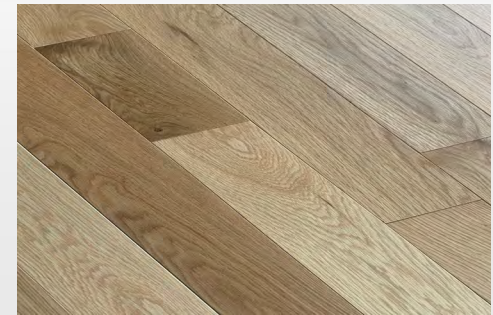

OAK UNIVERSAL
- BRUSHED W/ 2S BEVEL

OAK LIGHT WHITE
- BRUSHED W/ 2S BEVEL

OAK NUTMEG
- BRUSHED W/ 2S BEVEL

OAK SAND GREY
- BRUSHED W/ 2S BEVEL

OAK FAVORIT – LONG STRIP
–SMOOTH SQ EDGE

OAK LIGHT WHITE – LONG STRIP
–BRUSHED SQ EDGE

SOLID HARDWOOD
WHITE OAK, HICKORY, BIRCH
MADE IN CANADA
3/4" X 4-1/4" X RL-84"

HICKORY NATURAL

- Smooth Texture
- Matte Finish
- 4s Bevel
- 1'-7' (36" average)
- Cottage Grade

WHITE OAK NATURAL

- Smooth Texture
- Matte Finish
- 4s Bevel
- 1'-7' (36" average)
- Cottage Grade

WHITE OAK BAREWOOD

- Smooth Texture
- Matte Finish
- 4s Bevel
- 1'-7' (36" average)
- Cottage Grade

WHITE OAK BEACH

- Smooth Texture
- Matte Finish
- 4s Bevel
- 1'-7' (36" average)
- Cottage Grade

WHITE OAK SANDBANK

- Smooth Texture
- Matte Finish
- 4s Bevel
- 1'-7' (36" average)
- Cottage Grade

BIRCH NATURAL

- Smooth Texture
- Matte Finish
- 4s Bevel
- 1'-7' (36" average)
- Cottage Grade

BIRCH CREAM

- Smooth Texture
- Matte Finish
- 4s Bevel
- 1'-7' (36" average)
- Cottage Grade