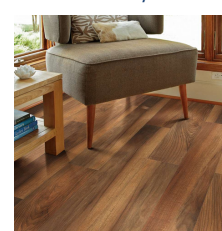

McCULLOUGH'S
FLOORING
& Outlet Center

IN STOCK COLLECTIONS

Call 618-234-5005 for pricing and availability

*Good thru
November 2022*

LUXURY VINYL PLANK

-GALVESTON OAK
-7" X 48" X 5 MM
-28.84/SF CARTON

-QUINCY OAK
-7" X 48" X 5 MM
-28.84/SF CARTON

Call 618-234-5005 for pricing and availability

*Good thru
November 2022*

LUXURY VINYL PLANK

AGED HICKORY
7.72" X 48" X 7.0MM
-28.2 SF/CARTON

LIGHT ELM
7.25" X 48" X 4.5MM
-28.97SF/CARTON

BARNWOOD
6" X 48" X 4.7MM
-23.64 SF/CARTON

ROLLING HILLS
6" X 48" X 4.7MM
-23.64 SF/CARTON

ALMONT (TILE FORMAT)
-12" X 24" X 5MM
-20.00/SF CARTON

LOS ADES
7.72" X 48" X 7.0MM
-28.2 SF/CARTON

NATURAL WHITE OAK
5.91" X 48" X 5MM
-23.64 SF/CARTON

AMBER OAK
7" X 48" X 4.8MM
-18.68 SF/CARTON