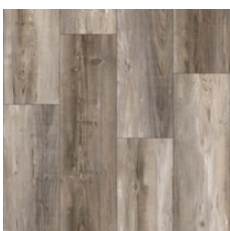

LOS ADES
7.72" X 48" X 7.0MM
-28.2 SF/CARTON