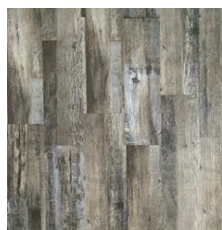

ROLLING HILLS
6" X 48" X 4.7MM
-23.64 SF/CARTON