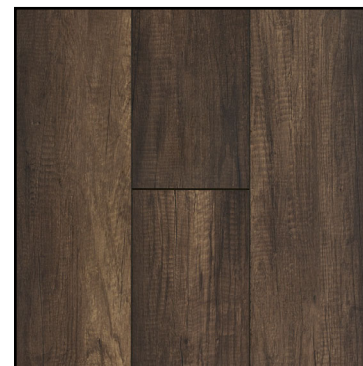

Liberty Plus

BY  CHESAPEAKE FLOORING

Features & Benefits

- ◆ Waterproof - top down moisture protection for up to 24 hours.
- ◆ Range of popular colors with realistic textures.
- ◆ Durable 10mm planks with 2mm pad
- ◆ Quick and easy locking installation

Bering

Montauk

Arches

Princeton

Napa

Chimney

Sierra

Sequoia