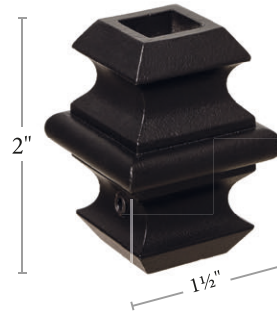

9064AK- * -1/2
9064AK- * -9/16
Adjustable Knuckle
50 pcs per box