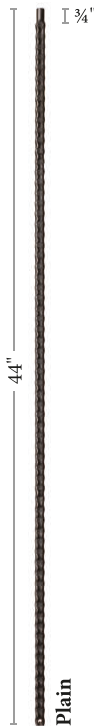

Gothic Series

3/16" Hollow Balusters

Plain

9016HG- * -44
20 pcs per box
1120 pcs per skid