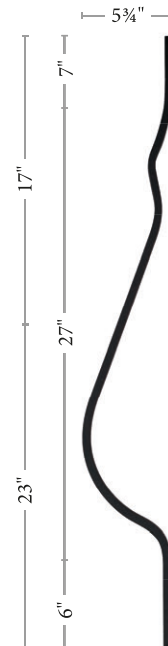

Balcony Series

1/2" Hollow Balusters

9086BB- * -40
1 pcs per box
420 pcs per skid

Plain Balcony