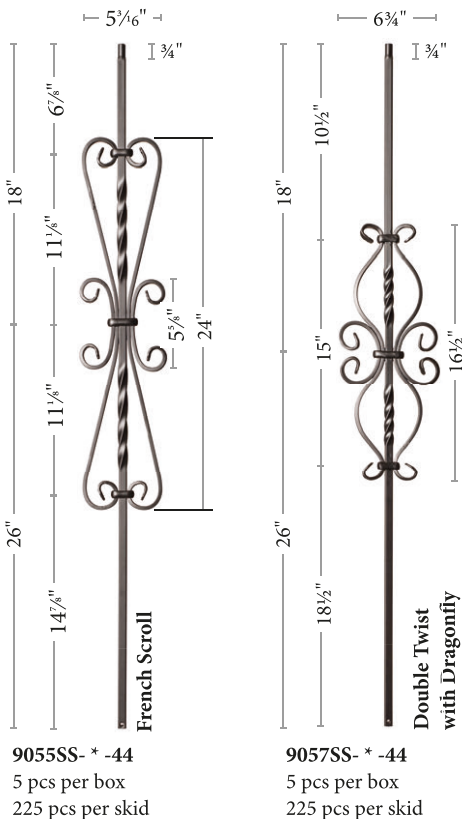

Scroll Series

1/2" Hollow Balusters