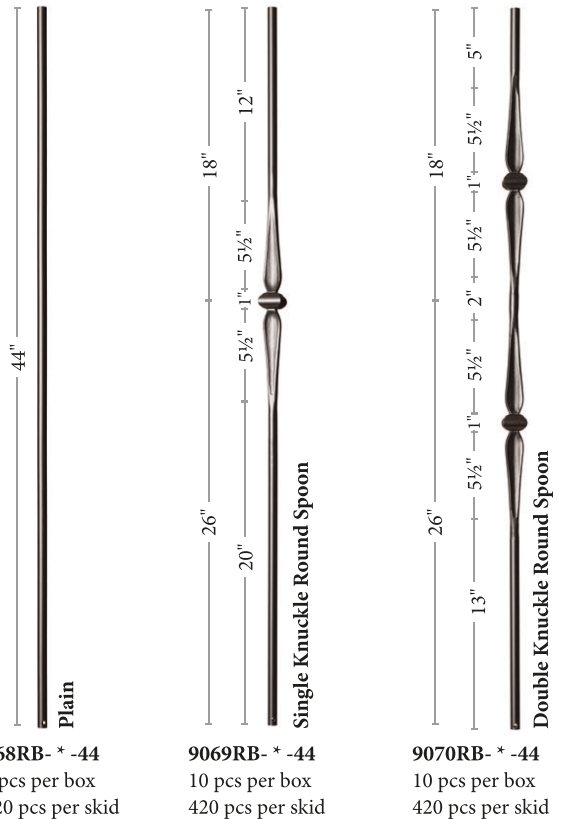

Round Series

1/16" Hollow Balusters