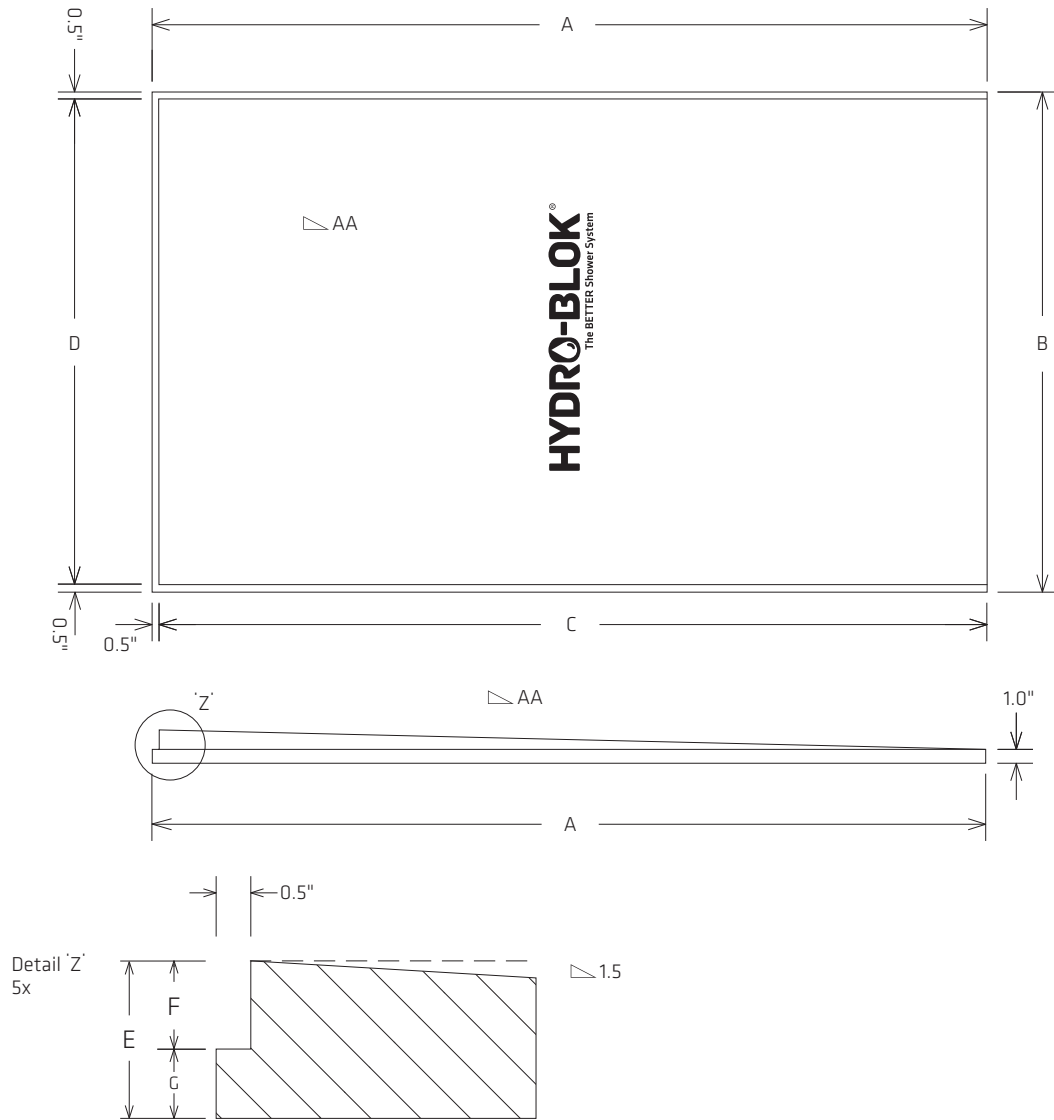

STANDARD SINGLE SLOPE SHOWER PANS

SKU	SIZE	A	B	C	D	E	F	G	SLOPE AA
HBSSSP3660	36" x 60"	60	36	59.5	35	2.25	1.25	1	2.1
HBSSSP6036	60" x 36"	36	60	35.5	59	1.75	0.75	1	2.1
HBSSSP4872	48" x 72"	72	48	71.5	47	2.5	1.5	1	2.1
HBSSSP7248	72" x 48"	48	72	47.5	71	2	1	1	2.1

THIN SINGLE SLOPE SHOWER PANS

SKU	SIZE	A	B	C	D	E	F	G	SLOPE AA
HBTSSSP3660	36" x 60"	60	36	59.5	35	1.5	1.25	0.25	2.1
HBTSSSP6036	60" x 36"	36	60	35.5	59	1	0.75	0.25	2.1
HBTSSSP4872	48" x 72"	72	48	71.5	47	1.75	1.5	0.25	2.1
HBTSSSP7248	72" x 48"	48	72	47.5	71	1.25	1	0.25	2.1