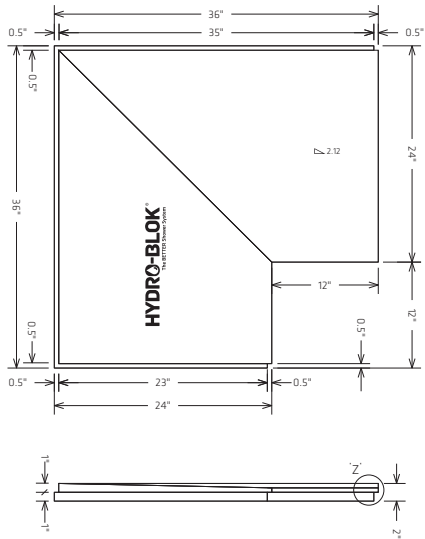

**CLASSIC CORNER SHOWER PAN
EXTENSION 36" X 36"**

HBSPCE3636