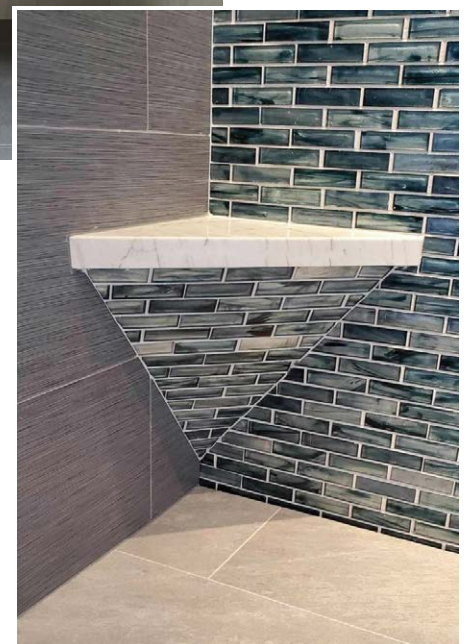

Classic Offset Drain Pan

Low Profile Offset Drain Pan

SHOWER CURBS

HYDRO-BLOK Shower Curbs are available in both Standard (4" tall) and Mini (2.5" tall) sizes and feature high-quality construction with a 100% waterproof XPS foam core covered by fiberglass mesh for added strength, and then coated in our modified cement surface for setting your choice of tile, stone, glass or mosaics.

STANDARD 3.5" X 4" SHOWER CURB

60" HBSC312460 / 96" HBSC312496

MINI 2" X 2.5" SHOWER CURB

60" HBSCM60 / 84" HBSCM84

SHOWER BENCHES

SKU	SIZE	DIM A	DIM B
HBSPL	Large Suspended Bench	22"	31.1"
HBSBM	Medium Suspended Bench	17"	24"

SKU	SIZE	DIM A	DIM B	ANGLE C
HBDPL	Large Diamond Bench	22"	31.1"	47.7°
HBDBM	Med. Diamond Bench	17"	24.06"	40.4°

SHOWER NICHE & CADDY

HYDRO-BLOK Shower Niches are available in a range of sizes and styles to make customizing your HYDRO-BLOK Shower System quick and easy without having to worry about custom designs and framing. Our niches are manufactured from a single piece of 100% water-proof XPS foam and then covered in fiberglass mesh and coated in our modified cement coating for both strength and ease of tiling. They install easily on any 16" OC stud wall without modifications. The HYDRO-BLOK Shower Caddy also provides a quick way to add a small storage shelf to any shower system.