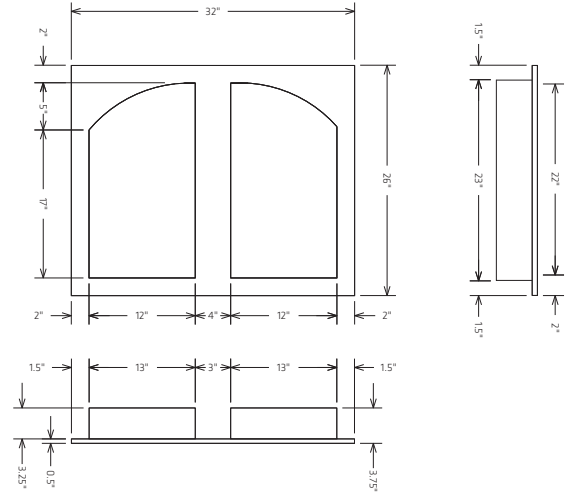

SKU	SIZE	DIM A	DIM B	ANGLE C
HBDPL	Large Diamond Bench	22"	31.1"	47.7°
HBDBM	Med. Diamond Bench	17"	24.06"	40.4°

SHOWER NICHE & CADDY

HYDRO-BLOK Shower Niches are available in a range of sizes and styles to make customizing your HYDRO-BLOK Shower System quick and easy without having to worry about custom designs and framing. Our niches are manufactured from a single piece of 100% water-proof XPS foam and then covered in fiberglass mesh and coated in our modified cement coating for both strength and ease of tiling. They install easily on any 16" OC stud wall without modifications. The HYDRO-BLOK Shower Caddy also provides a quick way to add a small storage shelf to any shower system.

16" x 28"
RECESSED
SHOWER NICHE
HBRSN1628

32" x 16"
RECESSED
DOUBLE WIDE
NICHE
HBRDWSN3216

16" x 16"
RECESSED
SHOWER NICHE
HBRSN1616

32" X 26"
RECESSED
DOUBLE ARCH
SHOWER NICHE
HBRDASN1616

16" X 22"
RECESSED
BARREL HEAD
SHOWER NICHE
HBRBHSN1622