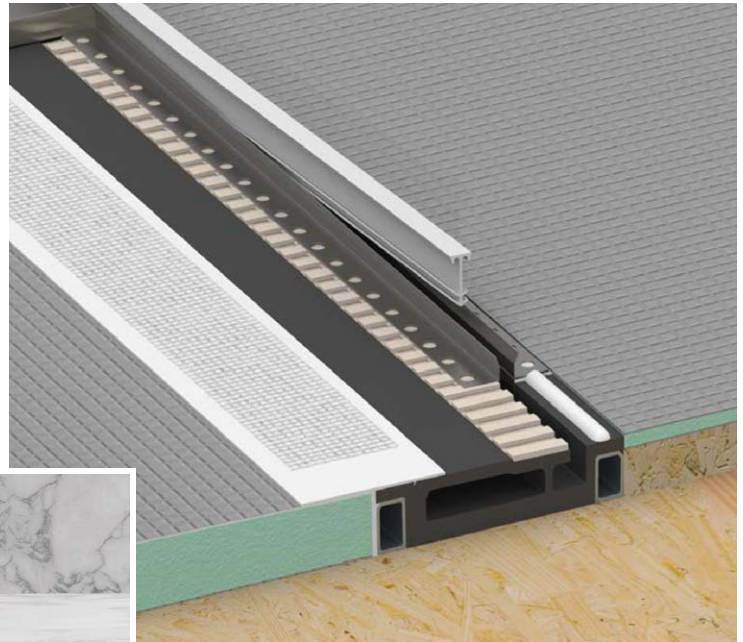

LINEAR DRAIN INSTALLATION OPTIONS

IN-SIGHT TRIM KIT

The HYDRO-BLOK IN-Sight Trim kit gives the option of having a metal finished edge along the length of the linear drain gap.

IMPORTANT: The IN-Sight Trim Kit is MANDATORY when your Linear Drain is located at the entry to your shower