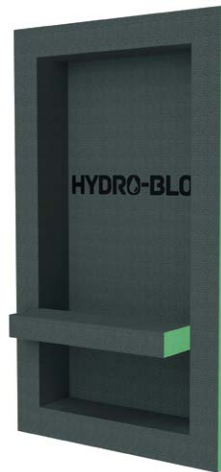

SHOWER NICHE & CADDY

HYDRO-BLOK Shower Niches are available in a range of sizes and styles to make customizing your HYDRO-BLOK Shower System quick and easy without having to worry about custom designs and framing. Our niches are manufactured from a single piece of 100% water-proof XPS foam and then covered in fiberglass mesh and coated in our modified cement coating for both strength and ease of tiling. They install easily on any 16" OC stud wall without modifications. The HYDRO-BLOK Shower Caddy also provides a quick way to add a small storage shelf to any shower system.