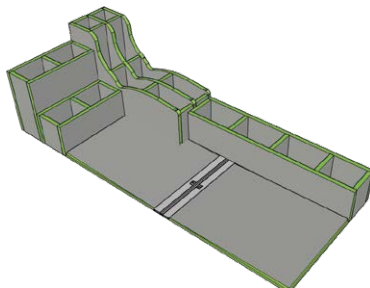

WALLBOARD & BUILDING BOARD

HYDRO-BLOK Wallboard and Building Board products are built with the same high quality construction as the rest of our foam products with a 100% waterproof XPS foam core, covered by fiberglass mesh and then coated in a modified cement coating to provide superior strength and an excellent bonding surface for your tile, stone, glass or mosaics. All boards can be easily cut with a utility knife, hand saw or small circular saw. Building Board is ideal for the construction of custom benches and other features. They can be custom cut to bend around inside or outside corners for creative and unique shower features.

AVAILABLE SIZES & THICKNESSES

SKU	SIZE	DIM A	DIM B	DIM C	USES
HBWB366014	36" x 60" x 1/4" Board	36	60	0.25	Floor Insulation
HBWB366012	36" x 60" x 1/2" Board	36	60	0.5	Wallboard
HBWB486412	48" x 64" x 1/2" Board	48	64	0.5	Wallboard
HBWB489612	48" x 96" x 1/2" Board	48	96	0.5	Wallboard
HBWB366058	36" x 60" x 5/8" Board	36	60	0.625	Commercial or Residential Wallboard
HBWB36601	36" x 60" x 1" Board	36	60	1	Custom Features
HBWB2548112	25" x 48" x 1 1/2" Board	25	48	1.5	All Custom Features - benches, partitions
HBWB3648112	36" x 48" x 1 1/2" Board	36	48	1.5	All Custom Features - benches, partitions
HBWB48602	48" x 60" x 2" Board	48	60	2	Building Board, Benches, Custom Features

Custom curved residential shower bench created with HYDRO-BLOK 2" Building Board - see it built and installed on the HYDRO-BLOK YouTube Channel!