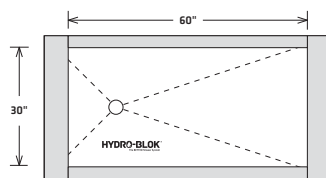

3' x 6' Offset Drain Shower Pan
Cut to Size in all Dimensions