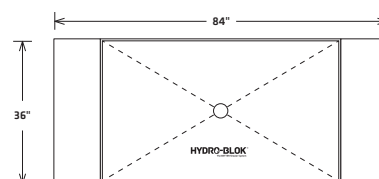

MORE SIZE OPTIONS FROM COMMON SHOWER PANS

4'x4' PAN OPTIONS

4' x 4' Shower Pan

4' x 4' Shower Pan
Cut to Size

4' x 4' Shower Pan with two 4' x 2'
Pan Extensions Cut to Size

4' x 4' Shower Pan with two
4' x 2' Pan Extensions

3'x5' PAN OPTIONS

3' x 5' Shower Pan

3' x 5' Shower Pan
Cut to Size

3' x 5' Shower Pan with a 6' x 1'
Pan Extension cut into two sections

3' x 5' Shower Pan with two
6' x 1' Pan Extensions

3'x6' OFFSET DRAIN PAN OPTIONS