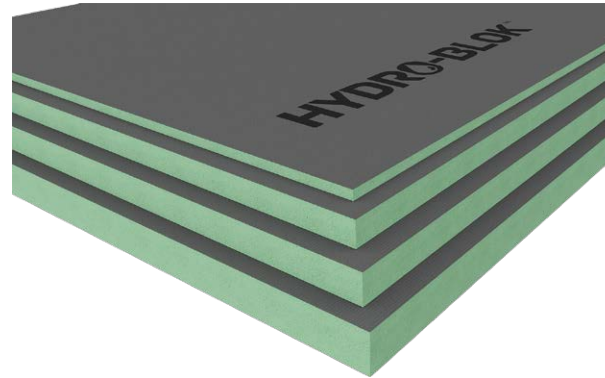

WALLBOARD & BUILDING BOARD

HYDRO-BLOK Wallboard and Building Board products are built with the same high quality construction as the rest of our foam products with a 100% waterproof XPS foam core, covered by fiberglass mesh and then coated in a modified cement coating to provide superior strength and an excellent bonding surface for your tile, stone, glass or mosaics. All boards can be easily cut with a utility knife, hand saw or small circular saw. Building Board is ideal for the construction of custom benches and other features. They can be custom cut to bend around inside or outside corners for creative and unique shower features.