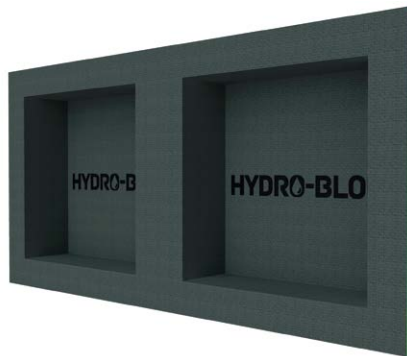

SHOWER NICHE & CADDY

HYDRO-BLOK Shower Niches are available in a range of sizes and styles to make customizing your HYDRO-BLOK Shower System quick and easy without having to worry about custom designs and framing. Our niches are manufactured from a single piece of 100% water-proof XPS foam and then covered in fiberglass mesh and coated in our modified cement coating for both strength and ease of tiling. They install easily on any 16" OC stud wall without modifications. The HYDRO-BLOK Shower Caddy also provides a quick way to add a small storage shelf to any shower system.