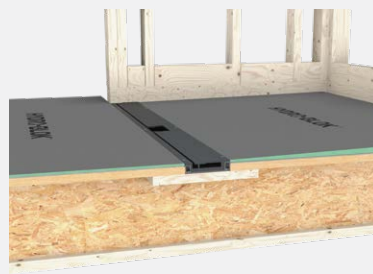

THIN Single Slope Shower Pans