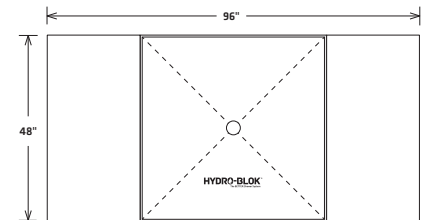

MORE SIZE OPTIONS FROM COMMON SHOWER PANS

4'x4' PAN OPTIONS

4' x 4' Shower Pan

4' x 4' Shower Pan
Cut to Size

4' x 4' Shower Pan with two 4' x 2'
Pan Extensions Cut to Size

4' x 4' Shower Pan with two
4' x 2' Pan Extensions

3'x5' PAN OPTIONS

3' x 5' Shower Pan

3' x 5' Shower Pan
Cut to Size

3' x 5' Shower Pan with a 6' x 1'
Pan Extension cut into two sections

3' x 5' Shower Pan with two
6' x 1' Pan Extensions

3'x6' OFFSET DRAIN PAN OPTIONS