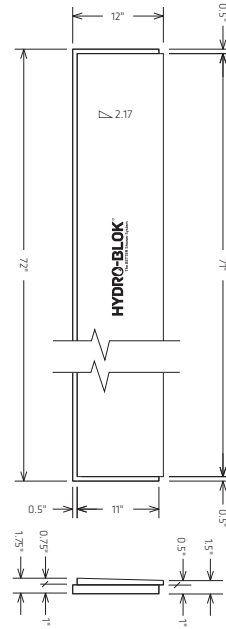

Grout over frame gives a clean finish for your shower.

Grate location can be adjusted 1/2" in any direction from center.

SKU	SIZE	A	B	C	D	E	F	G	H	SLOPE AA	SLOPE BB
HBLPSP3636	36" x 36"	36	36	18	18	35	35	1	0.75	5.3	5.3
HBLPSP3648	36" x 48"	36	48	18	24	35	47	1	0.75	5.3	3.5
HBLPSP3660	36" x 60"	36	60	18	30	35	59	1	0.75	5.3	2.6
HBLPSP3672	36" x 72"	36	72	18	36	35	71	1	0.75	5.3	2.1
HBLPSP36720D	36" x 72"	36	72	16	36	35	71	1.25	1	9	2.9
	Off-set Drain	* see page 17 for offset drain location dimensions									
HBLPSP4848	48" x 48"	48	48	24	24	47	47	1	0.75	3.5	3.5
HBLPSP4860	48" x 60"	48	60	24	30	47	59	1	0.75	3.5	2.6
HBLPSP4872	48" x 72"	48	72	24	36	47	71	1	0.75	3.5	2.1
HBLPSP4884	48" x 84"	48	84	24	42	47	83	1.25	1	3.5	1.7
HBLPSP6060	60" x 60"	60	60	30	30	59	59	1	0.75	2.6	2.6
HBLPSP6072	60" x 72"	60	72	30	36	59	71	1	0.75	2.6	2.1
HBLPSP6084	60" x 84"	60	84	30	42	59	83	1.25	1	3.7	2.4
HBLPSP7272	72" x 72"	72	72	36	36	71	71	1	0.75	2.1	2.1

3'x5' PAN OPTIONS

3' x 5' Shower Pan

3' x 5' Shower Pan
Cut to Size

3' x 5' Shower Pan with a 6' x 1'
Pan Extension cut into two sections

3' x 5' Shower Pan with two
6' x 1' Pan Extensions

3'x6' OFFSET DRAIN PAN OPTIONS

3' x 6' Offset Drain
Shower Pan

3' x 6' Offset Drain Shower Pan
Cut to Size in all Dimensions

3' x 6' Offset Drain Shower Pan
Cut to Size

3' x 6' Offset Drain Shower Pan with
two 6' x 1' Pan Extensions

**CLASSIC CORNER SHOWER PAN
EXTENSION 36" X 36"**

HBSPCE3636

Tileable Surface Slopes
1.5" at inner corner to
2.0" in overall height

**CLASSIC SHOWER PAN
EXTENSION 12" X 72"**

HBSPE1272

**CLASSIC SHOWER PAN
EXTENSION 24" X 48"**

HBSPE2448

**LOW PROFILE SHOWER PAN
EXTENSION 24" X 48"**