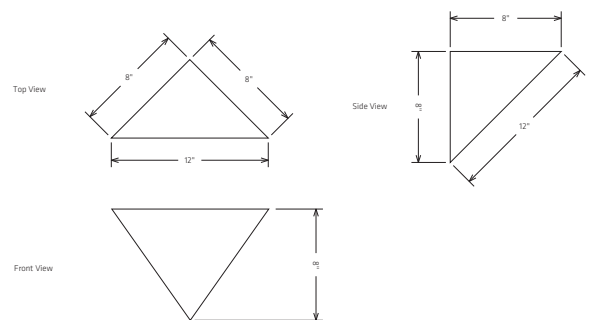

DIAMOND
SHAMPOO
CADDY
8" X 8" X 11"
HBDSC