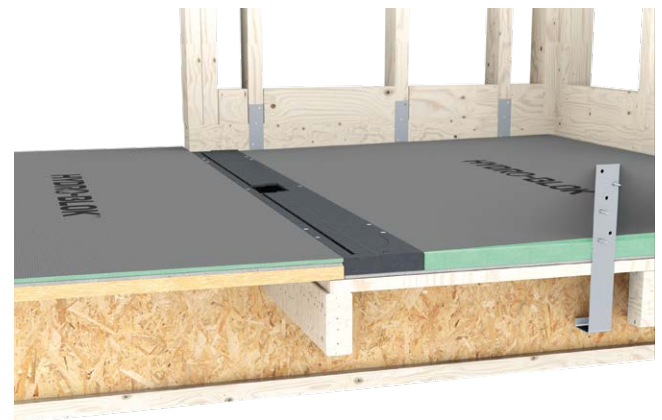

Provides a strong and sturdy base for installing a low profile shower pan for curb-less entry.