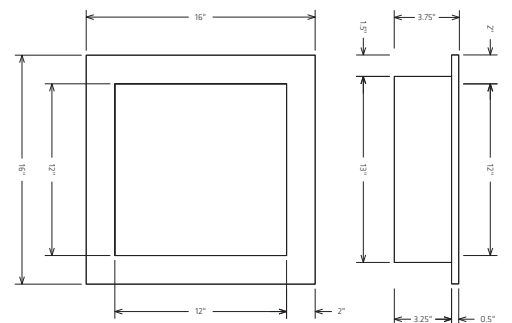

SHOWER NICHE & CADDY

HYDRO-BLOK Shower Niches are available in a range of sizes and styles to make customizing your HYDRO-BLOK Shower System quick and easy without having to worry about custom designs and framing. Our niches are manufactured from a single piece of 100% water-proof XPS foam and then covered in fiberglass mesh and coated in our modified cement coating for both strength and ease of tiling. They install easily on any 16" OC stud wall without modifications. The HYDRO-BLOK Shower Caddy also provides a quick way to add a small storage shelf to any shower system.