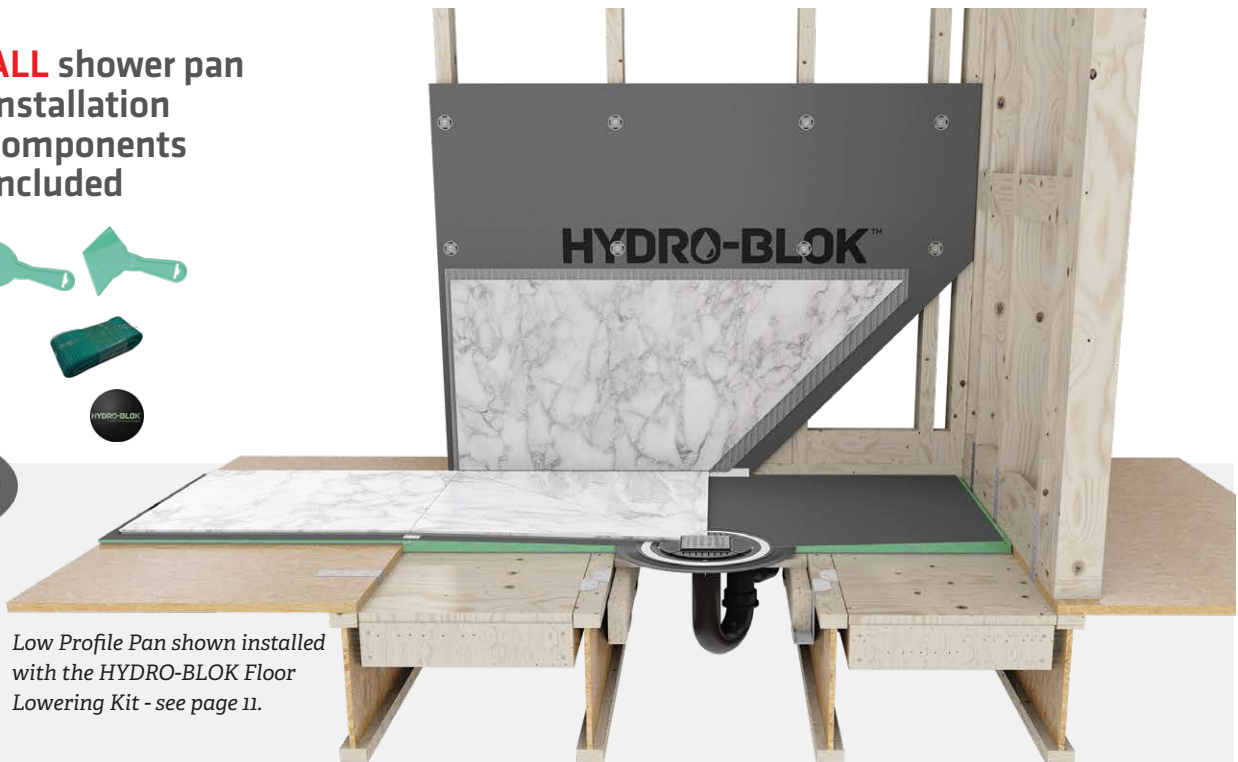

Low Profile Pan shown installed with the HYDRO-BLOK Floor Lowering Kit - see page 11.