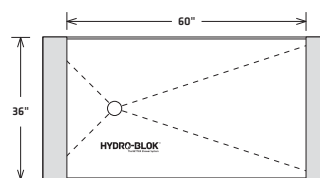

3' x 6' Offset Drain Shower Pan
Cut to Size