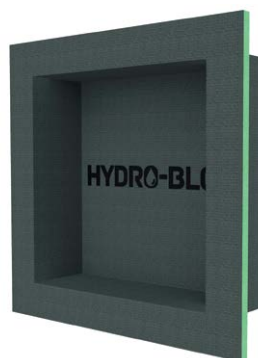

SHOWER NICHE & CADDY

HYDRO-BLOK Shower Niches are available in a range of sizes and styles to make customizing your HYDRO-BLOK Shower System quick and easy without having to worry about custom designs and framing. Our niches are manufactured from a single piece of 100% water-proof XPS foam and then covered in fiberglass mesh and coated in our modified cement coating for both strength and ease of tiling. They install easily on any 16" OC stud wall without modifications. The HYDRO-BLOK Shower Caddy also provides a quick way to add a small storage shelf to any shower system.