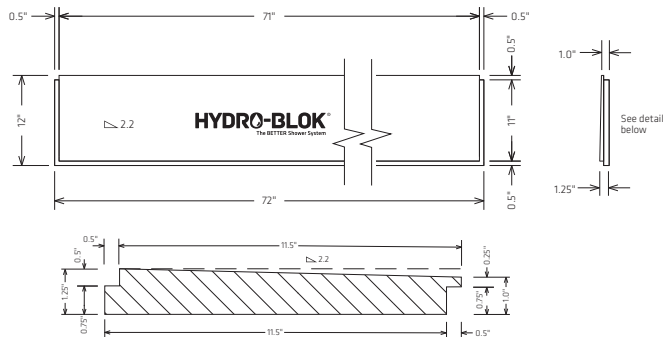

LOW PROFILE SHOWER PAN EXTENSION 12" X 72"

HBLPSPE1272