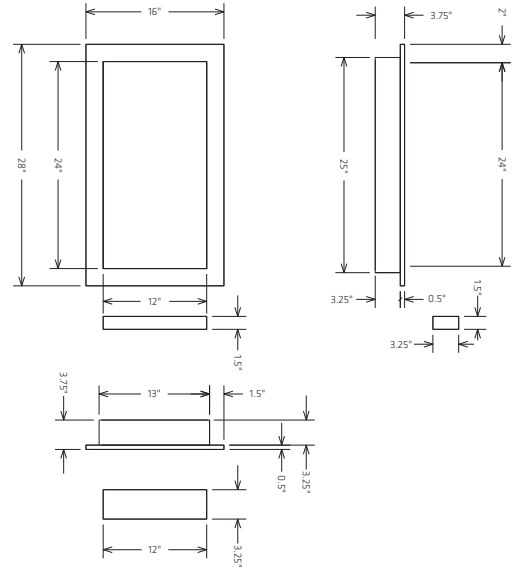

SHOWER NICHE & CADDY

HYDRO-BLOK Shower Niches are available in a range of sizes and styles to make customizing your HYDRO-BLOK Shower System quick and easy without having to worry about custom designs and framing. Our niches are manufactured from a single piece of 100% water-proof XPS foam and then covered in fiberglass mesh and coated in our modified cement coating for both strength and ease of tiling. They install easily on any 16" OC stud wall without modifications. The HYDRO-BLOK Shower Caddy also provides a quick way to add a small storage shelf to any shower system.