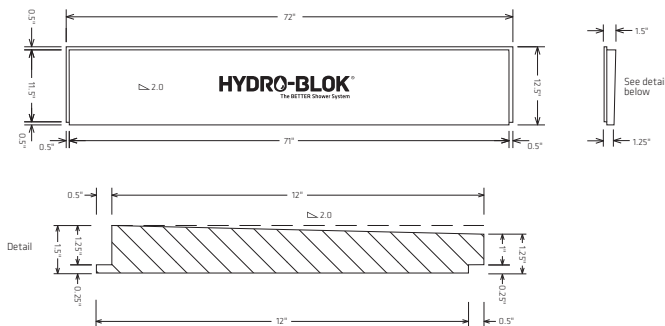

HBLPSPE2448

LOW PROFILE SHOWER PAN EXTENSION 12" X 72"

HBLPSPE1272

SINGLE SLOPE SHOWER PAN SIDE EXTENSION 18" X 72"

HBSSSPE1872

THIN SINGLE SLOPE SHOWER PAN EXTENSION 72" X 12"

HBTSSSPE7212

SINGLE SLOPE SHOWER PAN EXTENSION 72" X 12"

HBSSSPE7212

SHOWER RAMP FOR LOW-PROFILE SHOWER PANS

The HYDRO-BLOK EZ Access Shower Ramp is designed to allow easy no-barrier access into a shower. Starting at 1/8" and rising to match our Low Profile shower pans, this ramp provides a smooth transition and entry into any of our showers.