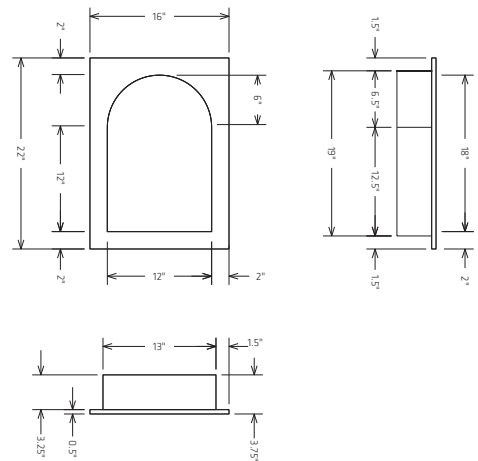

SKU	SIZE	DIM A	DIM B	ANGLE C
HBDPL	Large Diamond Bench	22"	31.1"	47.7°
HBDBM	Med. Diamond Bench	17"	24.06"	40.4°

SHOWER NICHE & CADDY

HYDRO-BLOK Shower Niches are available in a range of sizes and styles to make customizing your HYDRO-BLOK Shower System quick and easy without having to worry about custom designs and framing. Our niches are manufactured from a single piece of 100% water-proof XPS foam and then covered in fiberglass mesh and coated in our modified cement coating for both strength and ease of tiling. They install easily on any 16" OC stud wall without modifications. The HYDRO-BLOK Shower Caddy also provides a quick way to add a small storage shelf to any shower system.

16" x 28"
RECESSED
SHOWER NICHE
HBRSN1628

32" x 16"
RECESSED
DOUBLE WIDE
NICHE
HBRDWSN3216

16" x 16"
RECESSED
SHOWER NICHE
HBRSN1616

32" X 26"
RECESSED
DOUBLE ARCH
SHOWER NICHE
HBRDASN1616

16" X 22"
RECESSED
BARREL HEAD
SHOWER NICHE
HBRBHSN1622