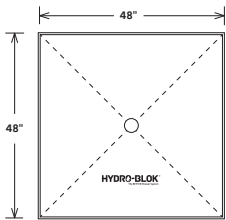

MORE SIZE OPTIONS FROM COMMON SHOWER PANS

4'x4' PAN OPTIONS

4' x 4' Shower Pan