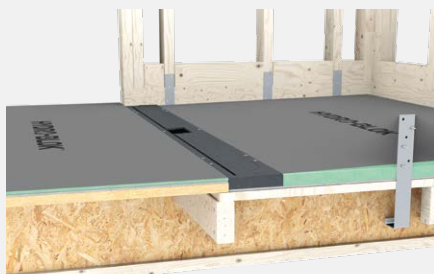

Single Slope Shower Pans