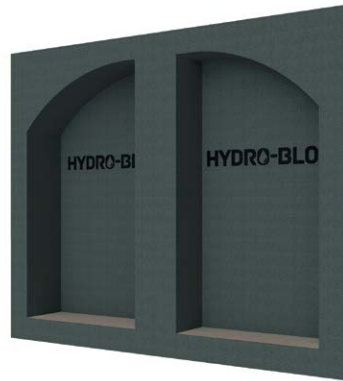

SKU	SIZE	DIM A	DIM B	ANGLE C
HBDPL	Large Diamond Bench	22"	31.1"	47.7°
HBDBM	Med. Diamond Bench	17"	24.06"	40.4°

SHOWER NICHE & CADDY

HYDRO-BLOK Shower Niches are available in a range of sizes and styles to make customizing your HYDRO-BLOK Shower System quick and easy without having to worry about custom designs and framing. Our niches are manufactured from a single piece of 100% water-proof XPS foam and then covered in fiberglass mesh and coated in our modified cement coating for both strength and ease of tiling. They install easily on any 16" OC stud wall without modifications. The HYDRO-BLOK Shower Caddy also provides a quick way to add a small storage shelf to any shower system.

16" x 28"
RECESSED
SHOWER NICHE
HBRSN1628

32" x 16"
RECESSED
DOUBLE WIDE
NICHE
HBRDWSN3216

16" x 16"
RECESSED
SHOWER NICHE
HBRSN1616

32" X 26"
RECESSED
DOUBLE ARCH
SHOWER NICHE
HBRDASN1616

16" X 22"
RECESSED
BARREL HEAD
SHOWER NICHE
HBRBHSN1622