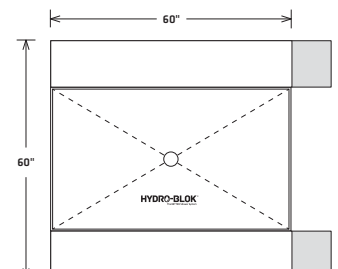

MORE SIZE OPTIONS FROM COMMON SHOWER PANS

4'x4' PAN OPTIONS

4' x 4' Shower Pan

4' x 4' Shower Pan
Cut to Size

4' x 4' Shower Pan with two 4' x 2'
Pan Extensions Cut to Size

4' x 4' Shower Pan with two
4' x 2' Pan Extensions

3'x5' PAN OPTIONS

3' x 5' Shower Pan

3' x 5' Shower Pan
Cut to Size

3' x 5' Shower Pan with a 6' x 1'
Pan Extension cut into two sections

3' x 5' Shower Pan with two
6' x 1' Pan Extensions

3'x6' OFFSET DRAIN PAN OPTIONS