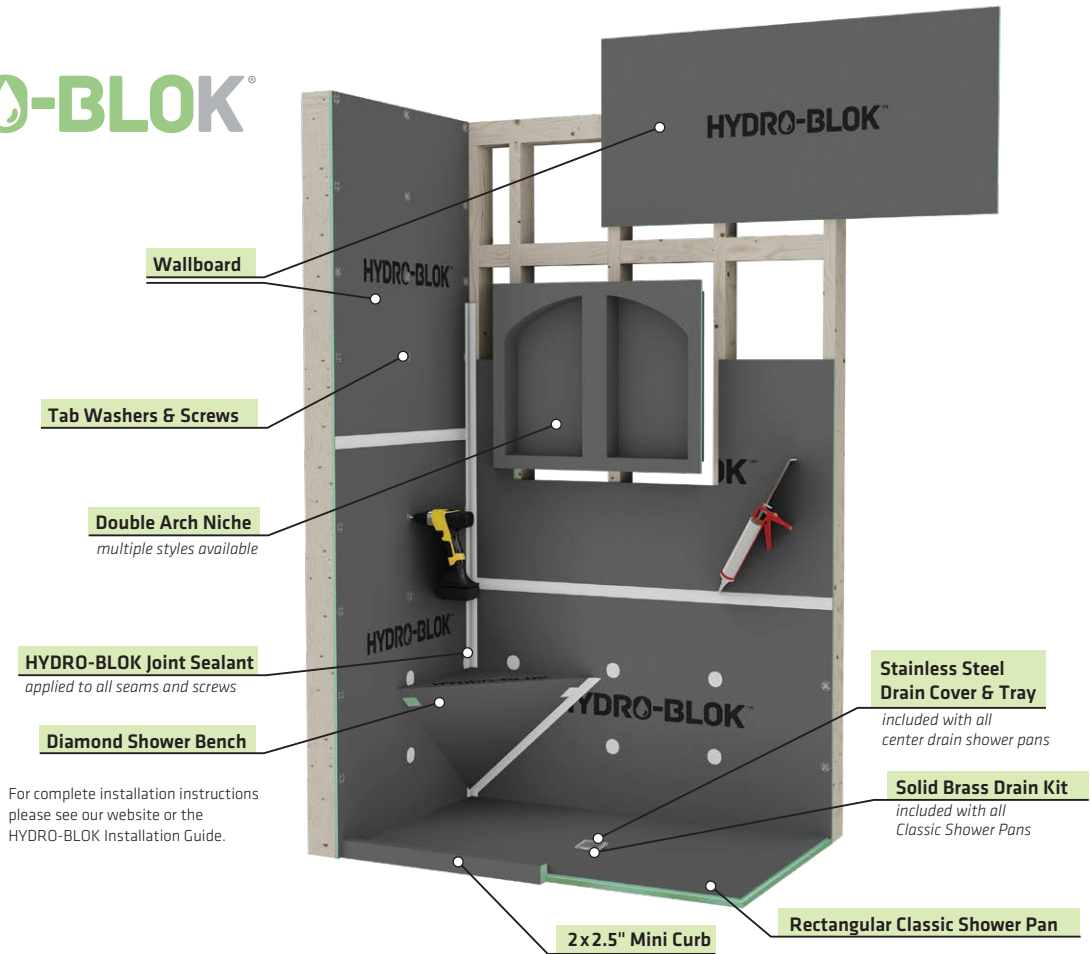

THE HYDRO-BLOK® SHOWER SYSTEM

HYDRO-BLOK® Shower Systems are a convenient, cost-effective and easy way to build and fully customize a modern, elegant and 100% waterproof shower. Whether you are a Do-It-Yourselfer or contractor, HYDRO-BLOK products help make your next shower installation a breeze.

With HYDRO-BLOK's multiple drain and shower pan options along with our full range of accessories including benches, niches and building board for custom features, anyone can create a stunning custom shower easily and quickly.

For complete installation instructions please see our website or the HYDRO-BLOK Installation Guide.