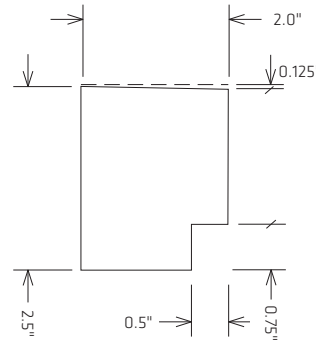

MINI 2" X 2.5" SHOWER CURB

60" HBSCM60 / 84" HBSCM84