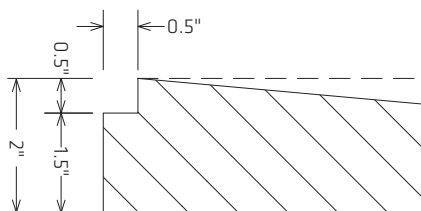

HBLPSR1072

HBSR1272 Shower Ramp also available for HYDRO-BLOK Classic Shower Pans

TUB CONVERSIONS

CLASSIC & LOW PROFILE OFFSET DRAIN PANS

HYDRO-BLOK Offset-Drain Shower Pans are designed to make the conversion of a typical bathtub to a modern tiled shower as easy as possible. With a drain placed 16" from one end, these pans eliminate the need to make any plumbing alterations when installing a shower. The Shower Pans are easy to cut to size with simple tools or extend to fit your space using HYDRO-BLOK Shower Pan Extensions. Offset-Drain Pans are available in Classic version for use with a Shower Curb or as a Low-Profile version allowing the possibility of modern barrier-free entry to your shower conversion.

Classic Offset Drain Pan

Low Profile Offset Drain Pan

SHOWER CURBS

HYDRO-BLOK Shower Curbs are available in both Standard (4" tall) and Mini (2.5" tall) sizes and feature high-quality construction with a 100% waterproof XPS foam core covered by fiberglass mesh for added strength, and then coated in our modified cement surface for setting your choice of tile, stone, glass or mosaics.