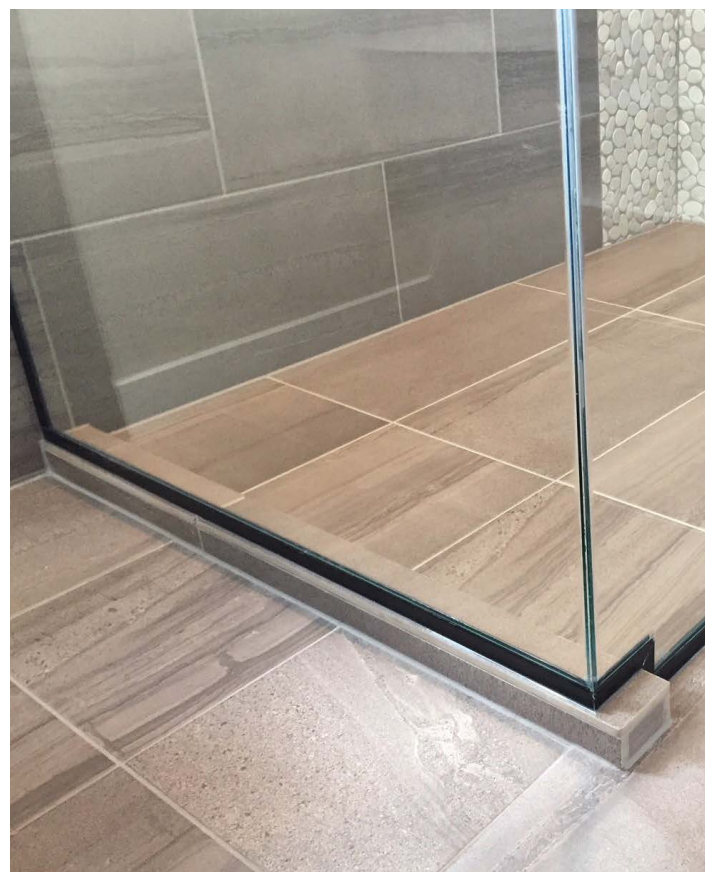

Classic Offset Drain Pan

Low Profile Offset Drain Pan

SHOWER CURBS

HYDRO-BLOK Shower Curbs are available in both Standard (4" tall) and Mini (2.5" tall) sizes and feature high-quality construction with a 100% waterproof XPS foam core covered by fiberglass mesh for added strength, and then coated in our modified cement surface for setting your choice of tile, stone, glass or mosaics.

STANDARD 3.5" X 4" SHOWER CURB

60" HBSC312460 / 96" HBSC312496

MINI 2" X 2.5" SHOWER CURB

60" HBSCM60 / 84" HBSCM84

SHOWER BENCHES

SKU	SIZE	DIM A	DIM B
HBSPL	Large Suspended Bench	22"	31.1"
HBSBM	Medium Suspended Bench	17"	24"

SKU	SIZE	DIM A	DIM B	ANGLE C
HBDPL	Large Diamond Bench	22"	31.1"	47.7°
HBDBM	Med. Diamond Bench	17"	24.06"	40.4°

SHOWER NICHE & CADDY

HYDRO-BLOK Shower Niches are available in a range of sizes and styles to make customizing your HYDRO-BLOK Shower System quick and easy without having to worry about custom designs and framing. Our niches are manufactured from a single piece of 100% water-proof XPS foam and then covered in fiberglass mesh and coated in our modified cement coating for both strength and ease of tiling. They install easily on any 16" OC stud wall without modifications. The HYDRO-BLOK Shower Caddy also provides a quick way to add a small storage shelf to any shower system.