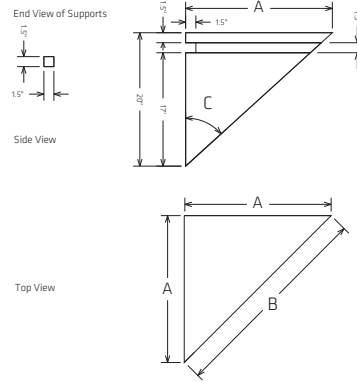

Classic Offset Drain Pan

Low Profile Offset Drain Pan

SHOWER CURBS

HYDRO-BLOK Shower Curbs are available in both Standard (4" tall) and Mini (2.5" tall) sizes and feature high-quality construction with a 100% waterproof XPS foam core covered by fiberglass mesh for added strength, and then coated in our modified cement surface for setting your choice of tile, stone, glass or mosaics.

STANDARD 3.5" X 4" SHOWER CURB

60" HBSC312460 / 96" HBSC312496

MINI 2" X 2.5" SHOWER CURB

60" HBSCM60 / 84" HBSCM84

SHOWER BENCHES

SKU	SIZE	DIM A	DIM B
HBSPL	Large Suspended Bench	22"	31.1"
HBSBM	Medium Suspended Bench	17"	24"

SKU	SIZE	DIM A	DIM B	ANGLE C
HBDPL	Large Diamond Bench	22"	31.1"	47.7°
HBDBM	Med. Diamond Bench	17"	24.06"	40.4°

SHOWER NICHE & CADDY

HYDRO-BLOK Shower Niches are available in a range of sizes and styles to make customizing your HYDRO-BLOK Shower System quick and easy without having to worry about custom designs and framing. Our niches are manufactured from a single piece of 100% water-proof XPS foam and then covered in fiberglass mesh and coated in our modified cement coating for both strength and ease of tiling. They install easily on any 16" OC stud wall without modifications. The HYDRO-BLOK Shower Caddy also provides a quick way to add a small storage shelf to any shower system.