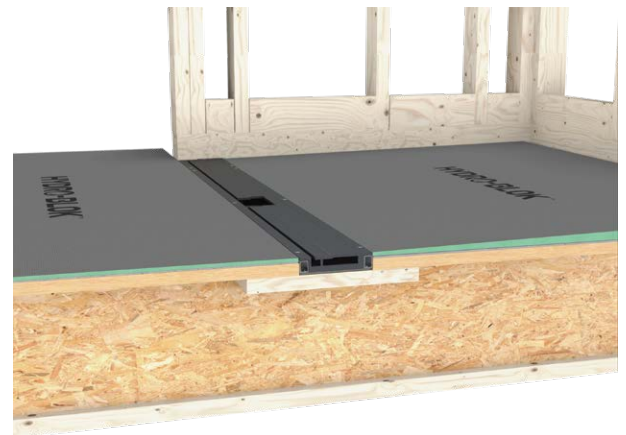

SINGLE SLOPE SHOWER PANS STANDARD AND THIN

Single Slope Shower Pans

Create a clean, minimalist, modern design for your shower

HYDRO-BLOK Single Slope shower pans together with the HYDRO-BLOK Linear Drain by Ebbe are your solution for a clean, modern appearance. The freedom to use any size of tile or stone on your shower pan allows for unique and creative designs with no visible drain cover on the shower floor.

THIN Single Slope Shower Pans

Build a curb-less shower without lowering your sub-floor

HYDRO-BLOK THIN Single Slope Shower Pans offer a flush entry shower solution with only limited subfloor reconstruction work needed and no floor joist re-structuring. They offer savings in time, cost and re-construction effort needed with no special engineering and structure changes needed.

HYDRO-BLOK® Barrier-Free Installation Options

HYDRO-BLOK Thin Single Slope Shower Pans require only the drain area to be lowered to provide barrier free showers in new or renovation installations. HYDRO-BLOK Standard Single

Slope Shower Pans or our new Low-Profile Center Drain pans together with our Sub-Floor Lowering Kit (patent-pending) allow your entire shower area to be set up for a curb-less installation.