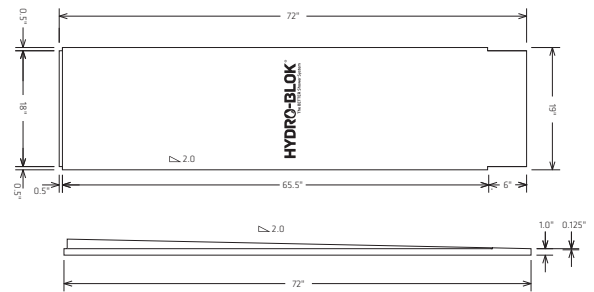

HBLPSPE2448

LOW PROFILE SHOWER PAN EXTENSION 12" X 72"

HBLPSPE1272

SINGLE SLOPE SHOWER PAN SIDE EXTENSION 18" X 72"

HBSSSPE1872

THIN SINGLE SLOPE SHOWER PAN EXTENSION 72" X 12"

HBTSSSPE7212

SINGLE SLOPE SHOWER PAN EXTENSION 72" X 12"