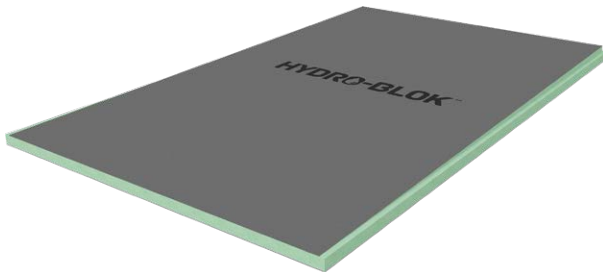

SINGLE SLOPE SHOWER PANS STANDARD AND THIN

Single Slope Shower Pans

Create a clean, minimalist, modern design for your shower

HYDRO-BLOK Single Slope shower pans together with the HYDRO-BLOK Linear Drain by Ebbe are your solution for a clean, modern appearance. The freedom to use any size of tile or stone on your shower pan allows for unique and creative designs with no visible drain cover on the shower floor.

THIN Single Slope Shower Pans

Build a curb-less shower without lowering your sub-floor

HYDRO-BLOK THIN Single Slope Shower Pans offer a flush entry shower solution with only limited subfloor reconstruction work needed and no floor joist re-structuring. They offer savings in time, cost and re-construction effort needed with no special engineering and structure changes needed.

HYDRO-BLOK® Barrier-Free Installation Options

HYDRO-BLOK Thin Single Slope Shower Pans require only the drain area to be lowered to provide barrier free showers in new or renovation installations. HYDRO-BLOK Standard Single

Slope Shower Pans or our new Low-Profile Center Drain pans together with our Sub-Floor Lowering Kit (patent-pending) allow your entire shower area to be set up for a curb-less installation.