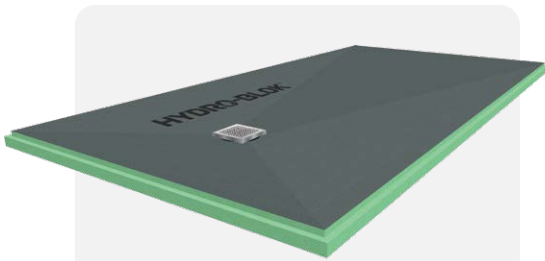

CLASSIC SHOWER PANS

HYDRO-BLOK Classic Shower pans are easy to install and perfect for installing with a curb. Classic pans are available in a range of center-drain sizes and in a typical offset drain tub replacement. They can be quickly and easily customized to fit any shower area by trimming with a power saw or using a HYDRO-BLOK Shower Pan Extension. Every Shower Pan includes a full brass drain kit, stainless steel drain cover & tray, installation template and installation tools.

36" x 72" Offset Drain Shower Pans available for tub replacement installs. (see page 17)