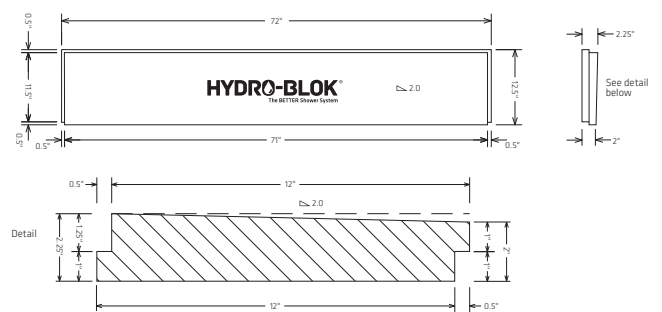

HBLPSPE2448

LOW PROFILE SHOWER PAN EXTENSION 12" X 72"

HBLPSPE1272

SINGLE SLOPE SHOWER PAN SIDE EXTENSION 18" X 72"

HBSSSPE1872

THIN SINGLE SLOPE SHOWER PAN EXTENSION 72" X 12"

HBTSSSPE7212

SINGLE SLOPE SHOWER PAN EXTENSION 72" X 12"