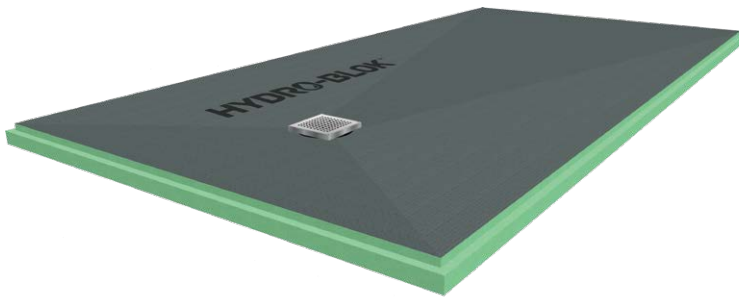

HBLPSR1072

HBSR1272 Shower Ramp also available for HYDRO-BLOK Classic Shower Pans

TUB CONVERSIONS

CLASSIC & LOW PROFILE OFFSET DRAIN PANS

HYDRO-BLOK Offset-Drain Shower Pans are designed to make the conversion of a typical bathtub to a modern tiled shower as easy as possible. With a drain placed 16" from one end, these pans eliminate the need to make any plumbing alterations when installing a shower. The Shower Pans are easy to cut to size with simple tools or extend to fit your space using HYDRO-BLOK Shower Pan Extensions. Offset-Drain Pans are available in Classic version for use with a Shower Curb or as a Low-Profile version allowing the possibility of modern barrier-free entry to your shower conversion.

Classic Offset Drain Pan

Low Profile Offset Drain Pan

SHOWER CURBS

HYDRO-BLOK Shower Curbs are available in both Standard (4" tall) and Mini (2.5" tall) sizes and feature high-quality construction with a 100% waterproof XPS foam core covered by fiberglass mesh for added strength, and then coated in our modified cement surface for setting your choice of tile, stone, glass or mosaics.