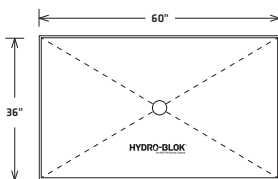

3'x5' PAN OPTIONS

3' x 5' Shower Pan