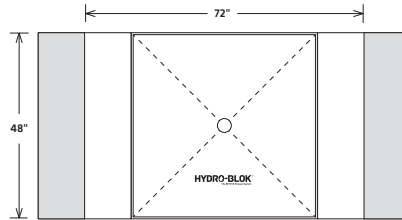

MORE SIZE OPTIONS FROM COMMON SHOWER PANS

4'x4' PAN OPTIONS

4' x 4' Shower Pan

4' x 4' Shower Pan
Cut to Size

4' x 4' Shower Pan with two 4' x 2'
Pan Extensions Cut to Size

4' x 4' Shower Pan with two
4' x 2' Pan Extensions

3'x5' PAN OPTIONS

3' x 5' Shower Pan

3' x 5' Shower Pan
Cut to Size

3' x 5' Shower Pan with a 6' x 1'
Pan Extension cut into two sections

3' x 5' Shower Pan with two
6' x 1' Pan Extensions

3'x6' OFFSET DRAIN PAN OPTIONS