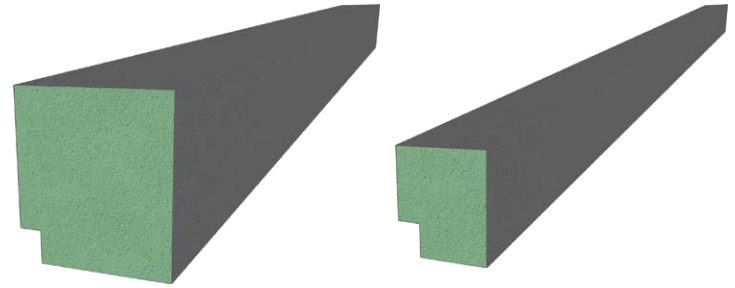

HBLPSR1072

HBSR1272 Shower Ramp also available for HYDRO-BLOK Classic Shower Pans

TUB CONVERSIONS

CLASSIC & LOW PROFILE OFFSET DRAIN PANS

HYDRO-BLOK Offset-Drain Shower Pans are designed to make the conversion of a typical bathtub to a modern tiled shower as easy as possible. With a drain placed 16" from one end, these pans eliminate the need to make any plumbing alterations when installing a shower. The Shower Pans are easy to cut to size with simple tools or extend to fit your space using HYDRO-BLOK Shower Pan Extensions. Offset-Drain Pans are available in Classic version for use with a Shower Curb or as a Low-Profile version allowing the possibility of modern barrier-free entry to your shower conversion.

Classic Offset Drain Pan

Low Profile Offset Drain Pan

SHOWER CURBS

HYDRO-BLOK Shower Curbs are available in both Standard (4" tall) and Mini (2.5" tall) sizes and feature high-quality construction with a 100% waterproof XPS foam core covered by fiberglass mesh for added strength, and then coated in our modified cement surface for setting your choice of tile, stone, glass or mosaics.