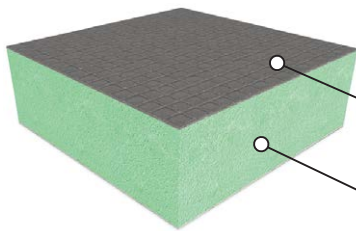

For complete installation instructions please see our website or the HYDRO-BLOK Installation Guide.

Modified cement coating for maximum adhesion of any tile, stone, or mosaics
HCFC-free XPS closed-cell foam interior. 100% waterproof