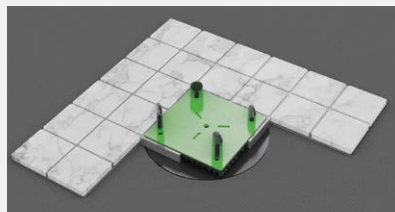

Construction plug and grout over frame is adjustable for tile thickness & laterally for tile layout.