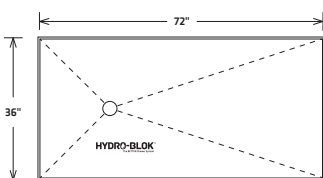

3'x5' PAN OPTIONS

3' x 5' Shower Pan

3' x 5' Shower Pan
Cut to Size

3' x 5' Shower Pan with a 6' x 1'
Pan Extension cut into two sections

3' x 5' Shower Pan with two
6' x 1' Pan Extensions

3'x6' OFFSET DRAIN PAN OPTIONS