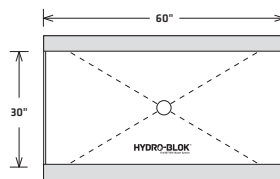

3' x 5' Shower Pan
Cut to Size