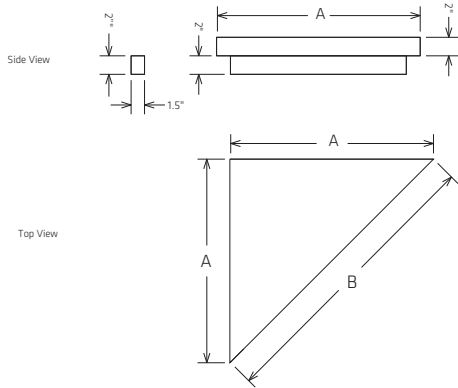

Classic Offset Drain Pan

Low Profile Offset Drain Pan

SHOWER CURBS

HYDRO-BLOK Shower Curbs are available in both Standard (4" tall) and Mini (2.5" tall) sizes and feature high-quality construction with a 100% waterproof XPS foam core covered by fiberglass mesh for added strength, and then coated in our modified cement surface for setting your choice of tile, stone, glass or mosaics.

STANDARD 3.5" X 4" SHOWER CURB

60" HBSC312460 / 96" HBSC312496

MINI 2" X 2.5" SHOWER CURB

60" HBSCM60 / 84" HBSCM84

SHOWER BENCHES

SKU	SIZE	DIM A	DIM B
HBSPL	Large Suspended Bench	22"	31.1"
HBSBM	Medium Suspended Bench	17"	24"

SKU	SIZE	DIM A	DIM B	ANGLE C
HBDPL	Large Diamond Bench	22"	31.1"	47.7°
HBDBM	Med. Diamond Bench	17"	24.06"	40.4°

SHOWER NICHE & CADDY

HYDRO-BLOK Shower Niches are available in a range of sizes and styles to make customizing your HYDRO-BLOK Shower System quick and easy without having to worry about custom designs and framing. Our niches are manufactured from a single piece of 100% water-proof XPS foam and then covered in fiberglass mesh and coated in our modified cement coating for both strength and ease of tiling. They install easily on any 16" OC stud wall without modifications. The HYDRO-BLOK Shower Caddy also provides a quick way to add a small storage shelf to any shower system.