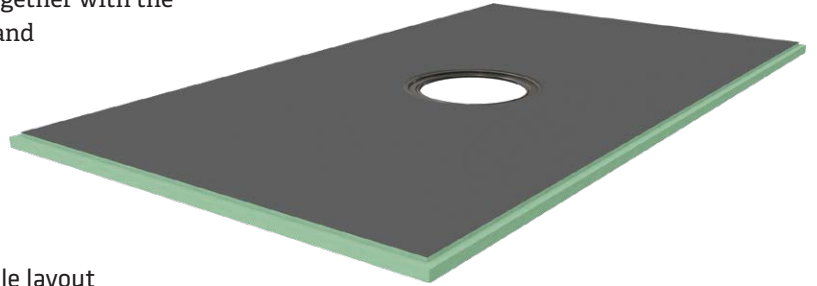

NEW!

LOW PROFILE SHOWER PANS

HYDRO-BLOK Low Profile Shower Pans combine the same quality and ease of installation of our Classic Shower Pans with an industry-exclusive Low Profile pan and drain design. Install with one of our Shower Curbs or together with the HYDRO-BLOK Sub-Floor Lowering Kit to create an elegant and modern Barrier-Free shower entry.

- 💧 No tools or glue required for pipe connection
- 💧 Accommodates angled drain pipes up to 5 degrees.
- 💧 Flexibility for uncentered drain pipes up to 1/4" per side
- 💧 Lateral movement of drain cover to accommodate your tile layout
- 💧 New adjustable drain cover will accommodate tile thickness from 3/16" to 3/4"
- 💧 Easily adjustable to be perfectly flush to finished tile.

ALL shower pan installation components included