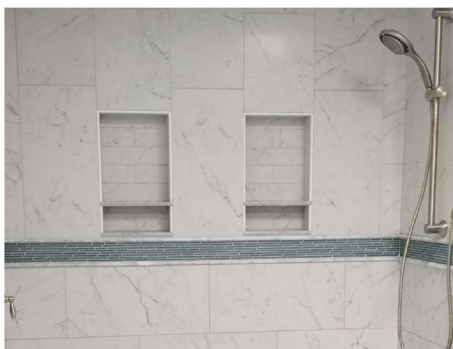

16" x 28"
RECESSED
SHOWER NICHE
HBRSN1628

32" x 16"
RECESSED
DOUBLE WIDE
NICHE
HBRDWSN3216

16" x 16"
RECESSED
SHOWER NICHE
HBRSN1616

DIAMOND
SHAMPOO
CADDY
8" X 8" X 11"
HBDSC