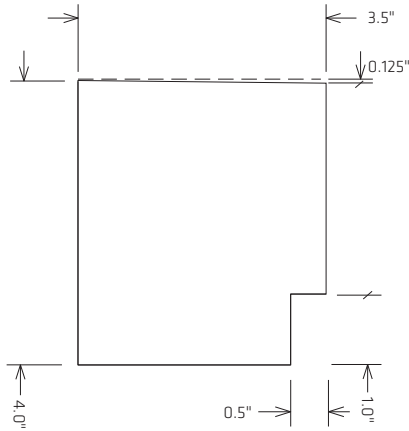

STANDARD 3.5" X 4" SHOWER CURB

60" HBSC312460 / 96" HBSC312496