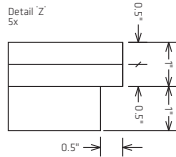

Tileable Surface Slopes
1.5" at inner corner to
2.0" in overall height