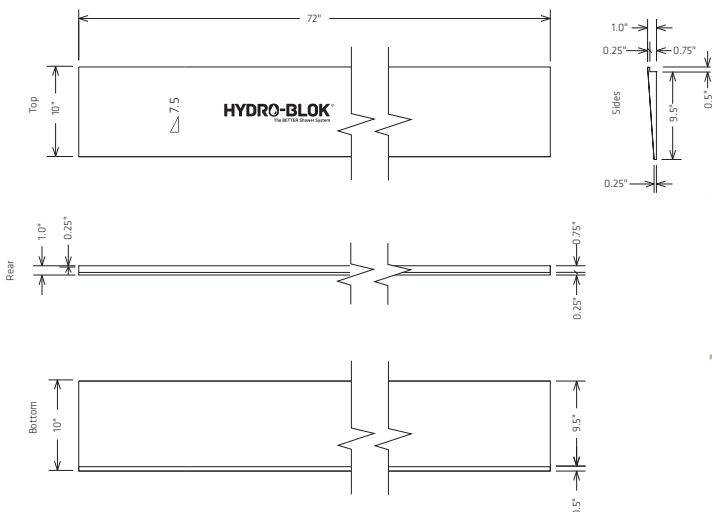

HBSSSPE7212

SHOWER RAMP FOR LOW-PROFILE SHOWER PANS

The HYDRO-BLOK EZ Access Shower Ramp is designed to allow easy no-barrier access into a shower. Starting at 1/8" and rising to match our Low Profile shower pans, this ramp provides a smooth transition and entry into any of our showers.