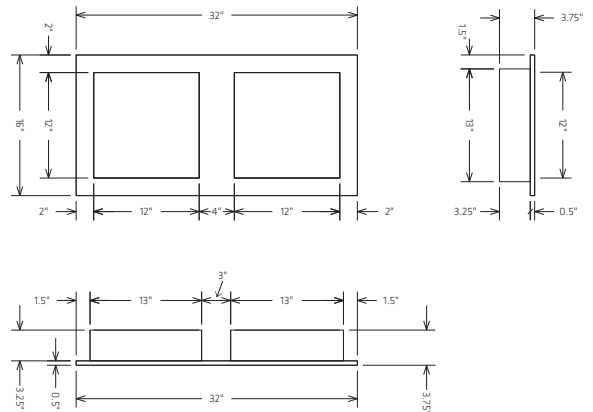

SHOWER NICHE & CADDY

HYDRO-BLOK Shower Niches are available in a range of sizes and styles to make customizing your HYDRO-BLOK Shower System quick and easy without having to worry about custom designs and framing. Our niches are manufactured from a single piece of 100% water-proof XPS foam and then covered in fiberglass mesh and coated in our modified cement coating for both strength and ease of tiling. They install easily on any 16" OC stud wall without modifications. The HYDRO-BLOK Shower Caddy also provides a quick way to add a small storage shelf to any shower system.