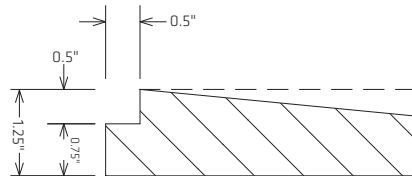

HBLPSR1072

HBSR1272 Shower Ramp also available for HYDRO-BLOK Classic Shower Pans

TUB CONVERSIONS

CLASSIC & LOW PROFILE OFFSET DRAIN PANS

HYDRO-BLOK Offset-Drain Shower Pans are designed to make the conversion of a typical bathtub to a modern tiled shower as easy as possible. With a drain placed 16" from one end, these pans eliminate the need to make any plumbing alterations when installing a shower. The Shower Pans are easy to cut to size with simple tools or extend to fit your space using HYDRO-BLOK Shower Pan Extensions. Offset-Drain Pans are available in Classic version for use with a Shower Curb or as a Low-Profile version allowing the possibility of modern barrier-free entry to your shower conversion.

Classic Offset Drain Pan

Low Profile Offset Drain Pan

SHOWER CURBS

HYDRO-BLOK Shower Curbs are available in both Standard (4" tall) and Mini (2.5" tall) sizes and feature high-quality construction with a 100% waterproof XPS foam core covered by fiberglass mesh for added strength, and then coated in our modified cement surface for setting your choice of tile, stone, glass or mosaics.