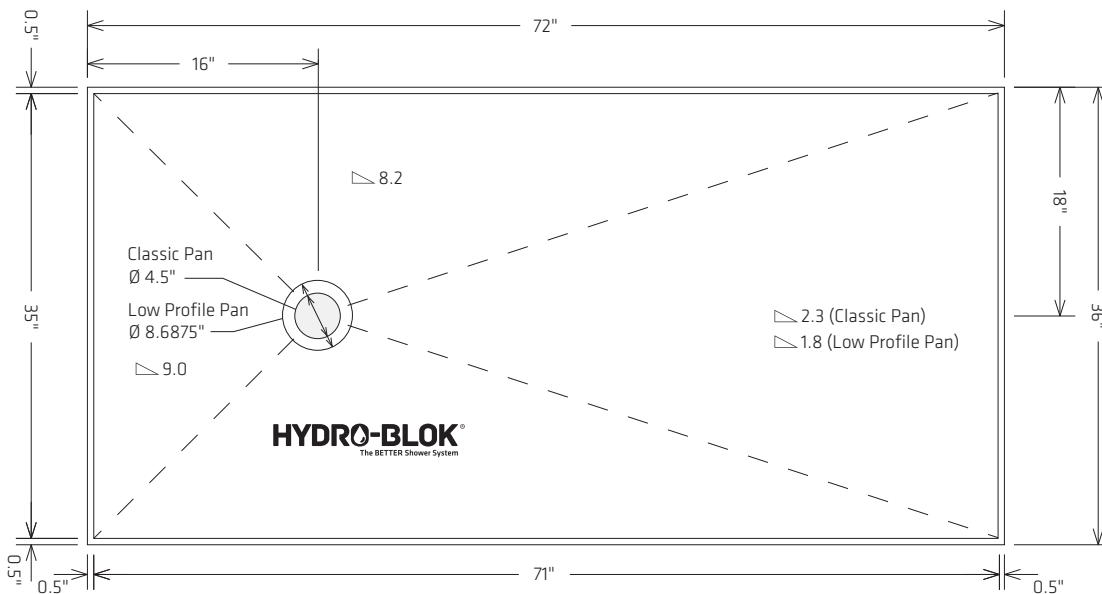

HBLPSR1072

HBSR1272 Shower Ramp also available for HYDRO-BLOK Classic Shower Pans

TUB CONVERSIONS

CLASSIC & LOW PROFILE OFFSET DRAIN PANS

HYDRO-BLOK Offset-Drain Shower Pans are designed to make the conversion of a typical bathtub to a modern tiled shower as easy as possible. With a drain placed 16" from one end, these pans eliminate the need to make any plumbing alterations when installing a shower. The Shower Pans are easy to cut to size with simple tools or extend to fit your space using HYDRO-BLOK Shower Pan Extensions. Offset-Drain Pans are available in Classic version for use with a Shower Curb or as a Low-Profile version allowing the possibility of modern barrier-free entry to your shower conversion.

Classic Offset Drain Pan

Low Profile Offset Drain Pan

SHOWER CURBS

HYDRO-BLOK Shower Curbs are available in both Standard (4" tall) and Mini (2.5" tall) sizes and feature high-quality construction with a 100% waterproof XPS foam core covered by fiberglass mesh for added strength, and then coated in our modified cement surface for setting your choice of tile, stone, glass or mosaics.