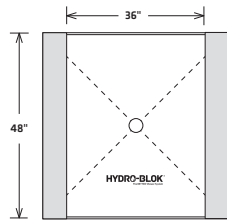

SHOWER PAN EXTENSIONS

CENTER DRAIN & SINGLE SLOPE

Need to make that shower a little larger? Then our line of shower pan extensions is what you need. Start with our corner extension which matches seamlessly to any of our HYDRO-BLOK shower pans to custom build the shower of your dreams. Add our HBSPE2448 24" x 48" Shower Pan Extension to the HYDRO-BLOK Corner Extension and you will soon realize how easy it is to continue your shower floor and maintain proper slope throughout. Built with the same high quality construction and dependability as our full line of shower pans, wallboards and accessories.

MORE SIZE OPTIONS FROM COMMON SHOWER PANS

4'x4' PAN OPTIONS

4' x 4' Shower Pan

4' x 4' Shower Pan
Cut to Size

4' x 4' Shower Pan with two 4' x 2'
Pan Extensions Cut to Size

4' x 4' Shower Pan with two
4' x 2' Pan Extensions