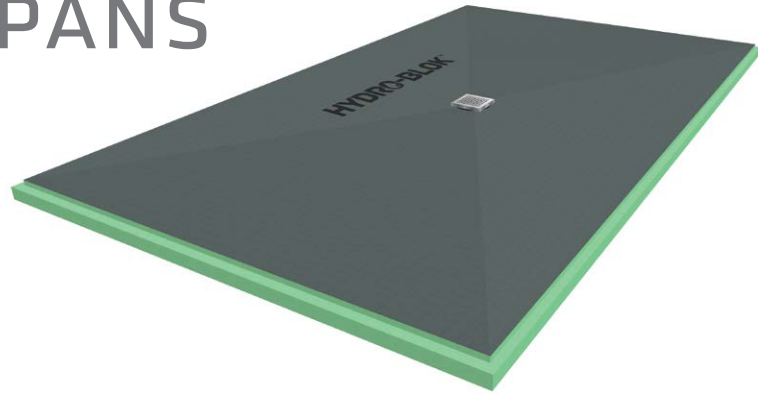

CLASSIC SHOWER PANS

HYDRO-BLOK Classic Shower pans are easy to install and perfect for installing with a curb. Classic pans are available in a range of center-drain sizes and in a typical offset drain tub replacement. They can be quickly and easily customized to fit any shower area by trimming with a power saw or using a HYDRO-BLOK Shower Pan Extension. Every Shower Pan includes a full brass drain kit, stainless steel drain cover & tray, installation template and installation tools.

36" x 72" Offset Drain Shower Pans available for tub replacement installs. (see page 17)