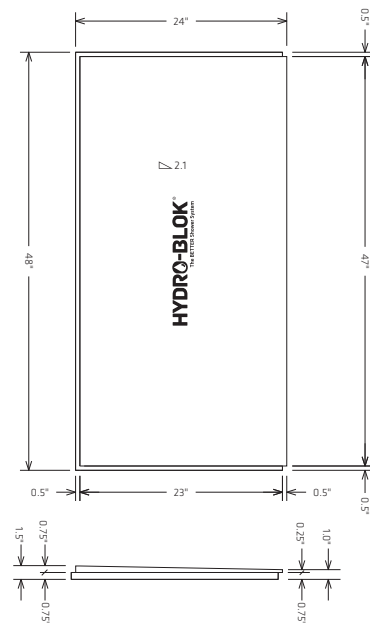

**LOW PROFILE SHOWER PAN
EXTENSION 24" X 48"**

HBLPSPE2448