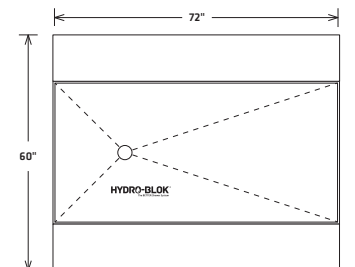

3' x 6' Offset Drain Shower Pan with
two 6' x 1' Pan Extensions