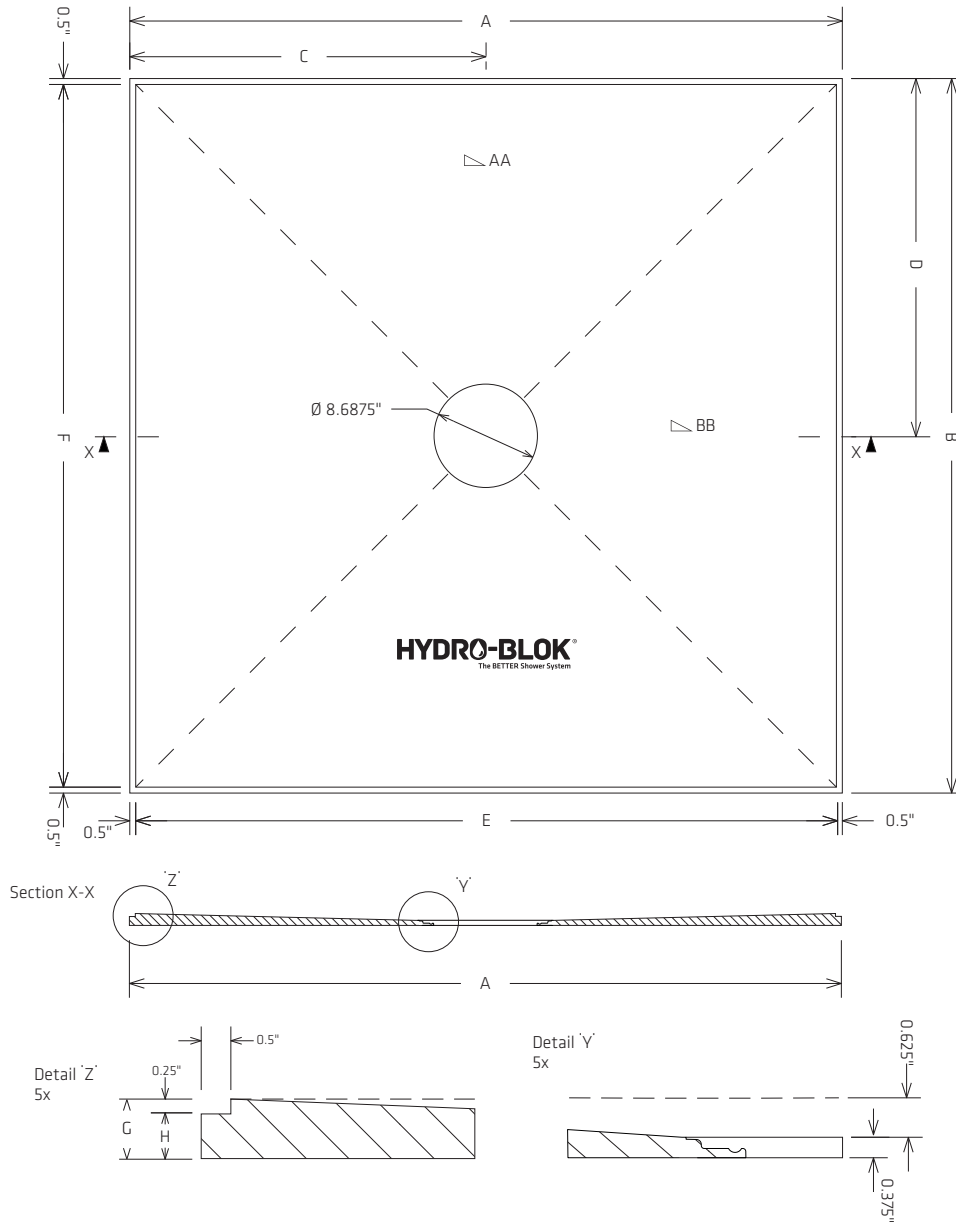

- 💧 No tools or glue required for pipe connection
- 💧 Accommodates angled drain pipes up to 5 degrees.
- 💧 Flexibility for uncentered drain pipes up to 1/4" per side
- 💧 Lateral movement of drain cover to accommodate your tile layout
- 💧 New adjustable drain cover will accommodate tile thickness from 3/16" to 3/4"
- 💧 Easily adjustable to be perfectly flush to finished tile.

ALL shower pan installation components included

Low Profile Pan shown installed with the HYDRO-BLOK Floor Lowering Kit - see page 11.

Construction plug and grout over frame is adjustable for tile thickness & laterally for tile layout.

Grout over frame gives a clean finish for your shower.

Grate location can be adjusted 1/2" in any direction from center.

SKU	SIZE	A	B	C	D	E	F	G	H	SLOPE AA	SLOPE BB
HBLPSP3636	36" x 36"	36	36	18	18	35	35	1	0.75	5.3	5.3
HBLPSP3648	36" x 48"	36	48	18	24	35	47	1	0.75	5.3	3.5
HBLPSP3660	36" x 60"	36	60	18	30	35	59	1	0.75	5.3	2.6
HBLPSP3672	36" x 72"	36	72	18	36	35	71	1	0.75	5.3	2.1
HBLPSP36720D	36" x 72"	36	72	16	36	35	71	1.25	1	9	2.9
	Off-set Drain	* see page 17 for offset drain location dimensions									
HBLPSP4848	48" x 48"	48	48	24	24	47	47	1	0.75	3.5	3.5
HBLPSP4860	48" x 60"	48	60	24	30	47	59	1	0.75	3.5	2.6
HBLPSP4872	48" x 72"	48	72	24	36	47	71	1	0.75	3.5	2.1
HBLPSP4884	48" x 84"	48	84	24	42	47	83	1.25	1	3.5	1.7
HBLPSP6060	60" x 60"	60	60	30	30	59	59	1	0.75	2.6	2.6
HBLPSP6072	60" x 72"	60	72	30	36	59	71	1	0.75	2.6	2.1
HBLPSP6084	60" x 84"	60	84	30	42	59	83	1.25	1	3.7	2.4
HBLPSP7272	72" x 72"	72	72	36	36	71	71	1	0.75	2.1	2.1