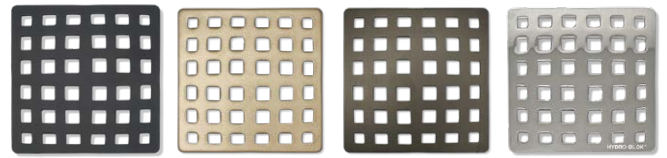

HBLPDCBLACK HBLPDCBRASS HBLPDCBRONZE HBLPDCCHROME

Low Profile Shower Pan Strainer in Matte Black, Satin Brass, Bronze or Polished Chrome