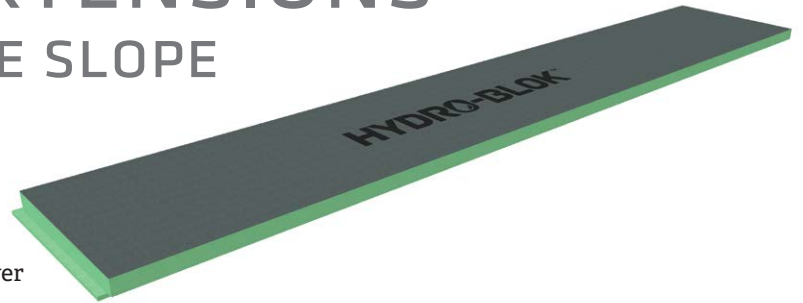

SHOWER PAN EXTENSIONS

CENTER DRAIN & SINGLE SLOPE

Need to make that shower a little larger? Then our line of shower pan extensions is what you need. Start with our corner extension which matches seamlessly to any of our HYDRO-BLOK shower pans to custom build the shower of your dreams. Add our HBSPE2448 24" x 48" Shower Pan Extension to the HYDRO-BLOK Corner Extension and you will soon realize how easy it is to continue your shower floor and maintain proper slope throughout. Built with the same high quality construction and dependability as our full line of shower pans, wallboards and accessories.