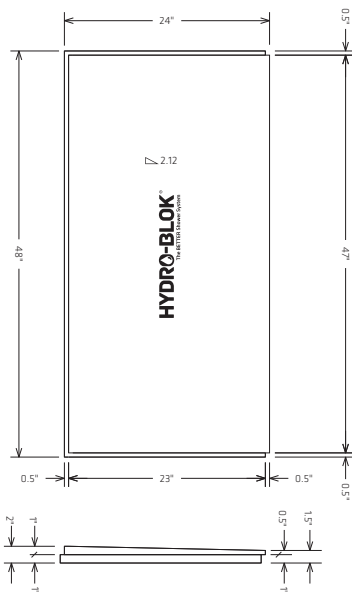

MORE SIZE OPTIONS FROM COMMON SHOWER PANS

4'x4' PAN OPTIONS

4' x 4' Shower Pan

4' x 4' Shower Pan
Cut to Size

4' x 4' Shower Pan with two 4' x 2'
Pan Extensions Cut to Size

4' x 4' Shower Pan with two
4' x 2' Pan Extensions

3'x5' PAN OPTIONS

3' x 5' Shower Pan

3' x 5' Shower Pan
Cut to Size

3' x 5' Shower Pan with a 6' x 1'
Pan Extension cut into two sections

3' x 5' Shower Pan with two
6' x 1' Pan Extensions

3'x6' OFFSET DRAIN PAN OPTIONS

3' x 6' Offset Drain
Shower Pan

3' x 6' Offset Drain Shower Pan
Cut to Size in all Dimensions

3' x 6' Offset Drain Shower Pan
Cut to Size

3' x 6' Offset Drain Shower Pan with
two 6' x 1' Pan Extensions

**CLASSIC CORNER SHOWER PAN
EXTENSION 36" X 36"**

HBSPCE3636

Tileable Surface Slopes
1.5" at inner corner to
2.0" in overall height

**CLASSIC SHOWER PAN
EXTENSION 12" X 72"**

HBSPE1272

**CLASSIC SHOWER PAN
EXTENSION 24" X 48"**

HBSPE2448

**LOW PROFILE SHOWER PAN
EXTENSION 24" X 48"**