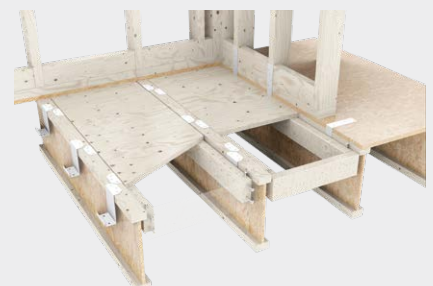

Sub-Floor Lowering Kit