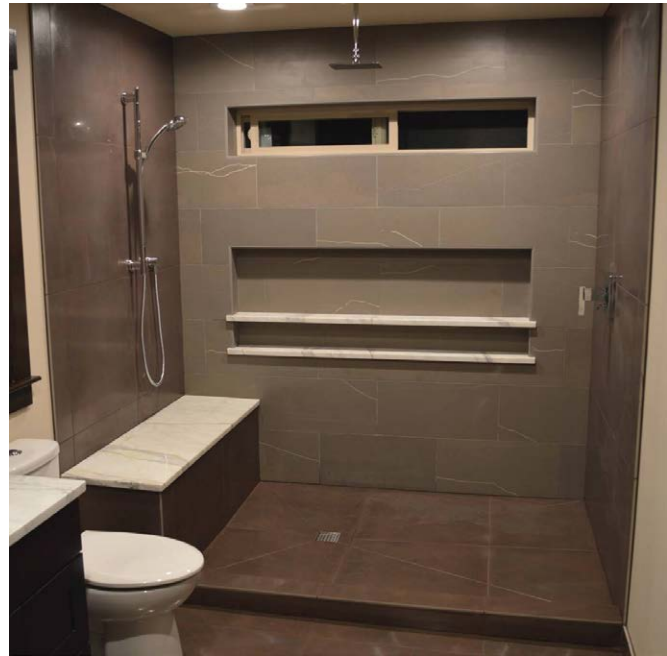

RESIDENTIAL

Visit the HYDRO-BLOK YouTube channel for complete installation videos.

www.HYDROBLOK.com/YouTube

HYDRO-BLOK® shower systems are a great choice for residential or commercial projects