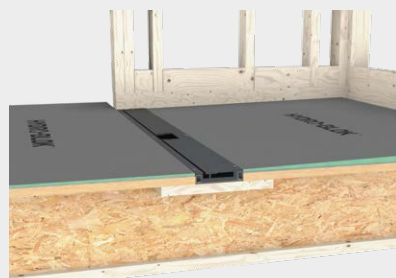

THIN Single Slope Shower Pans