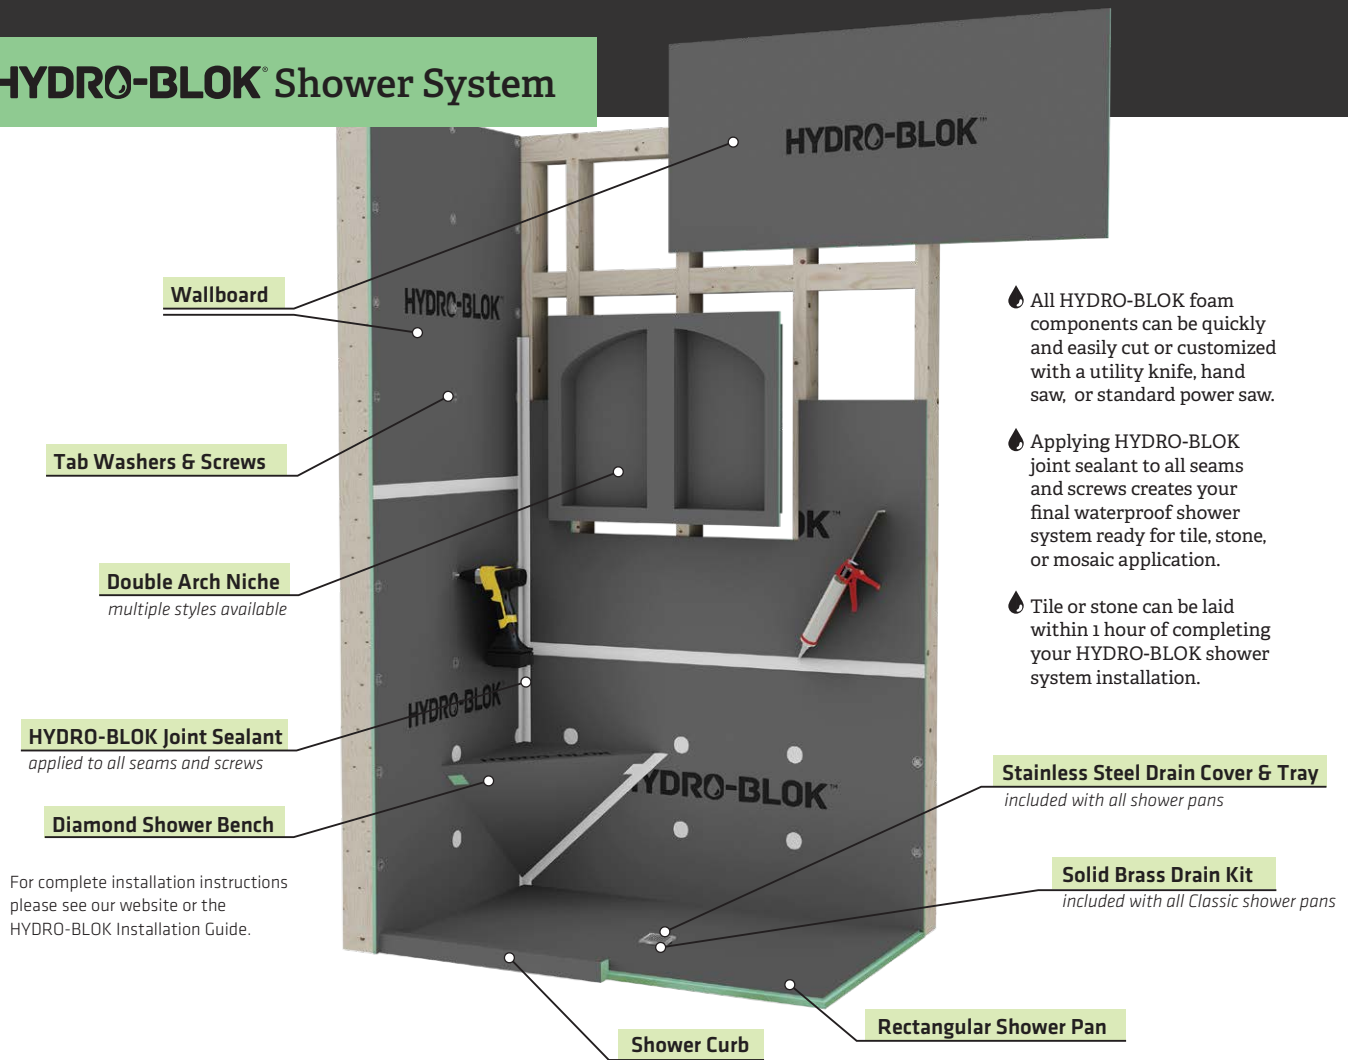

The **HYDRO-BLOK** Advantage

HYDRO-BLOK helps you build a
100% Waterproof Shower System
 easier & faster than traditional showers

Modified cement coating for maximum adhesion of any tile, stone, or mosaics

HBCD & HCFC-free XPS closed-cell foam interior. 100% waterproof

NEW!
LOW-PROFILE
 PANS FOR CURB-LESS SHOWERS

ALL shower pan installation components included

Construction plug and grout over frame is adjustable for tile thickness & laterally for tile layout.

Grout over frame gives a clean finish for your shower.

Grate location can be adjusted 1/2 inch in any direction from center.

The HYDRO-BLOK® Shower System

For complete installation instructions please see our website or the HYDRO-BLOK Installation Guide.

The HYDRO-BLOK Linear Drain by ebbe can be placed anywhere in a shower as it is easily customized to fit any shower space or size for either residential or commercial installations.

Take a look at the new era of shower designs and put yourself in a world of luxury and timeless elegance.