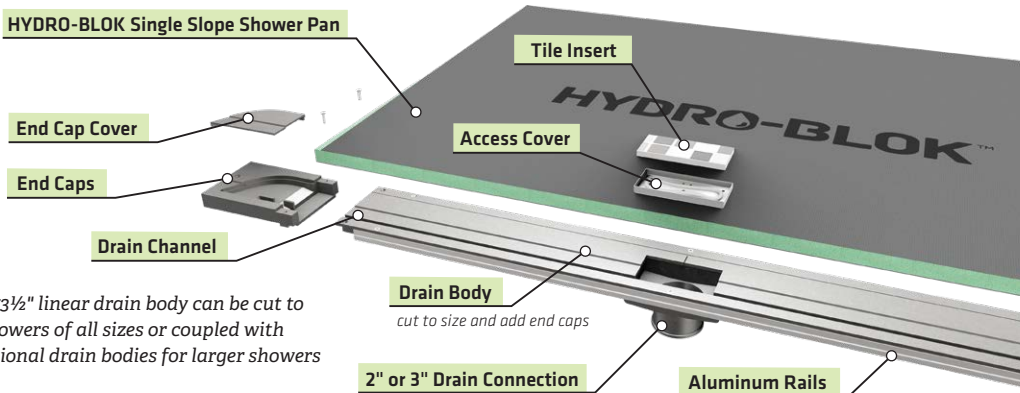

The 73/8\" linear drain body can be cut to fit showers of all sizes or coupled with additional drain bodies for larger showers

HYDRO-BLOK™ Barrier-Free Installation Options

HYDRO-BLOK Thin Single Slope Shower Pans require only the drain area to be lowered to provide barrier free showers in new or renovation installations. HYDRO-BLOK Standard Single Slope

Shower Pans or our new Low-Profile Center Drain pans together with our Sub-Floor Lowering Kit (patent-pending) allow your entire shower area to be set up for a curb-less installation.