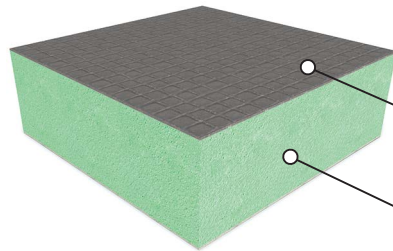

**EASIER
QUICKER
BETTER**
SHOWER SYSTEMS

HYDRO-BLOK®

The BETTER Shower System

www.hydroblok.com

HYDRO-BLOK® is a convenient and hassle-free way to build and fully customize a modern, elegant and 100% waterproof shower system. Whether you are a Do-It-Yourselfer or contractor, the quality and affordability that comes with our products will leave a lasting impression. With its closed-cell XPS foam core and its polymer-modified cement coating, the HYDRO-BLOK system is a fully waterproof line of shower pans, wallboards and accessories that are lightweight, strong and ready for your tile or stone creations – all backed by our Lifetime Limited Warranty.

The **HYDRO-BLOK** Advantage

HYDRO-BLOK helps you build a
100% Waterproof Shower System
 easier & faster than traditional showers

Modified cement coating for maximum adhesion of any tile, stone, or mosaics