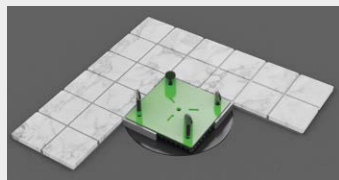

The **HYDRO-BLOK** Advantage

HYDRO-BLOK helps you build a
100% Waterproof Shower System
 easier & faster than traditional showers

Modified cement coating for maximum adhesion of any tile, stone, or mosaics

HBCD & HCFC-free XPS closed-cell foam interior. 100% waterproof

NEW!
LOW-PROFILE
 PANS FOR CURB-LESS SHOWERS

ALL shower pan installation components included

Construction plug and grout over frame is adjustable for tile thickness & laterally for tile layout.