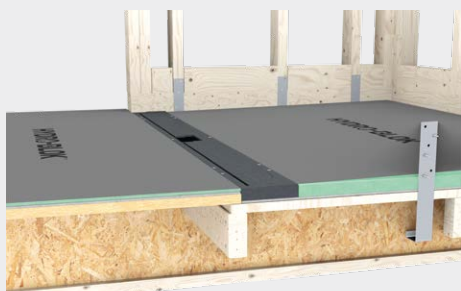

Single Slope Shower Pans