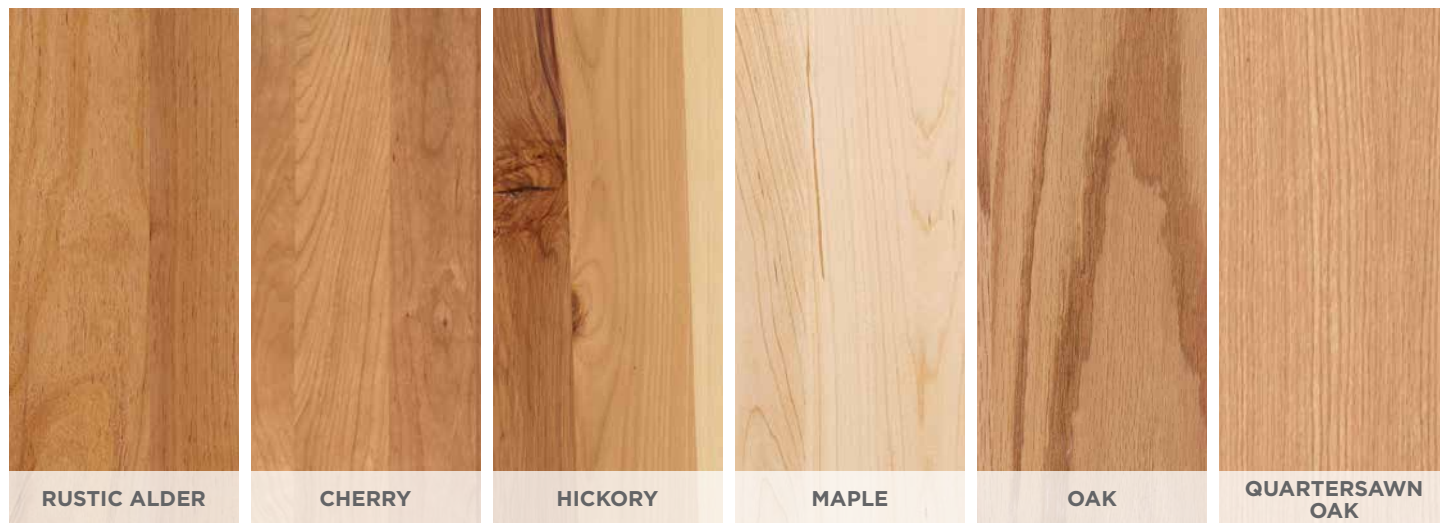

TELL A STORY *in wood.*

Grains. Burls. Mineral streaks. Variations in color and tone. The natural characteristics of wood add beauty—and character—to any space. Influenced by your choice of finishes, the five wood species in the Wolf Artisan™ collection help you tell a story reflective of your distinctive design aesthetic.

RUSTIC ALDER

Ranging from pale pink-brown to tan. Featuring knotholes, burls and mineral streaks.

CHERRY

Reddish-brown hues that mellow (darken) over time with a smooth, straight-grain pattern.

HICKORY

Dramatic color contrasts from light cream to dark reddish-brown. Features a random grain pattern with burls and knots.

Also available in Rustic

MAPLE

Off-white with light, creamy hues of gold. Consistent, fine grain with occasional dark mineral streaks.

OAK

Light to medium brown with a richly textured, wavy grain pattern.

QUARTERSAWN OAK

The technique of cutting a tree at a nearly 90° angle, creating a parallel and orderly feel to the grain as opposed to the natural variances you'll find with traditional woods.