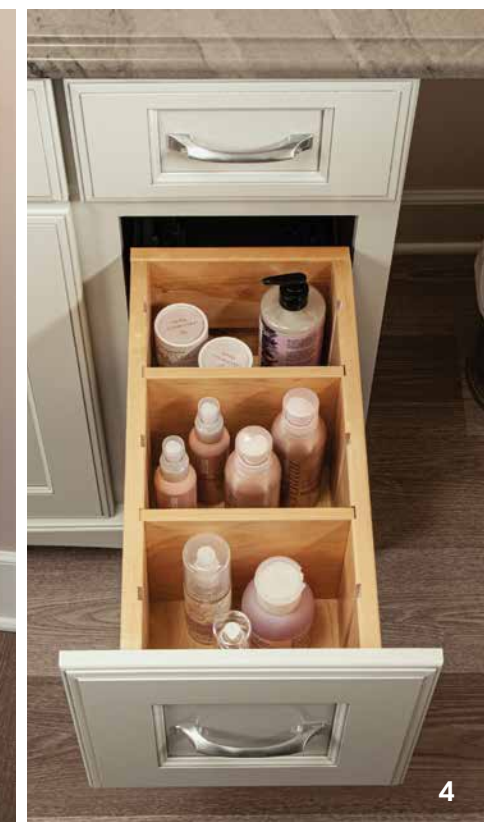

STORAGE SOLUTIONS

Bathroom Innovations

Wolf Artisan™ in the bath? Absolutely. Unique style and functional storage come together to let you create a bathroom that's all yours.

1. Vanity Wood Tiered Drawer Storage
2. Vanity Top-Mount Hamper
3. Vanity Pull-Out Appliance Organizer
4. Divider Drawer

FIND A PLACE
for everything.