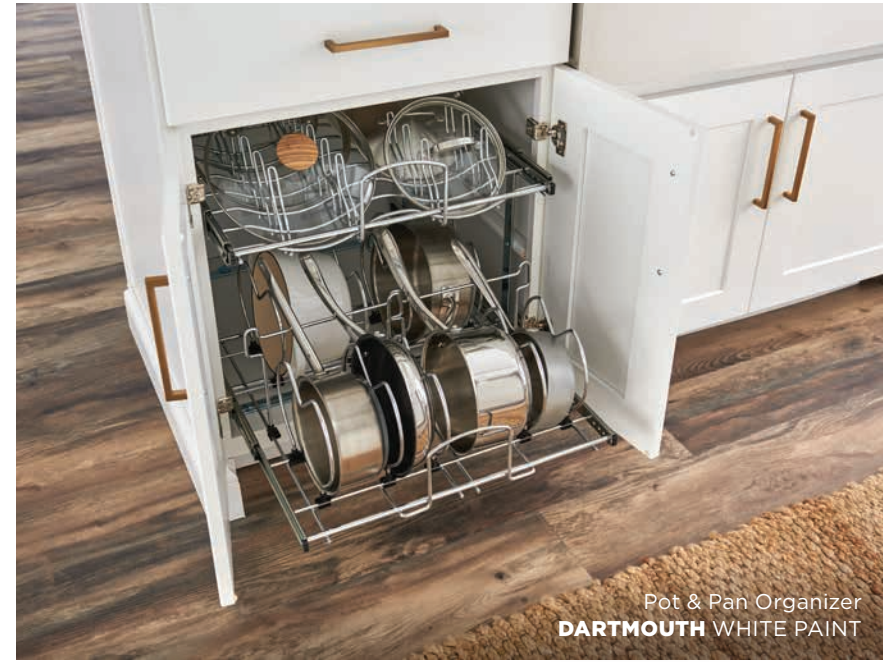

Pull Out Shelves
DARTMOUTH WHITE PAINT

Pot & Pan Organizer
DARTMOUTH WHITE PAINT