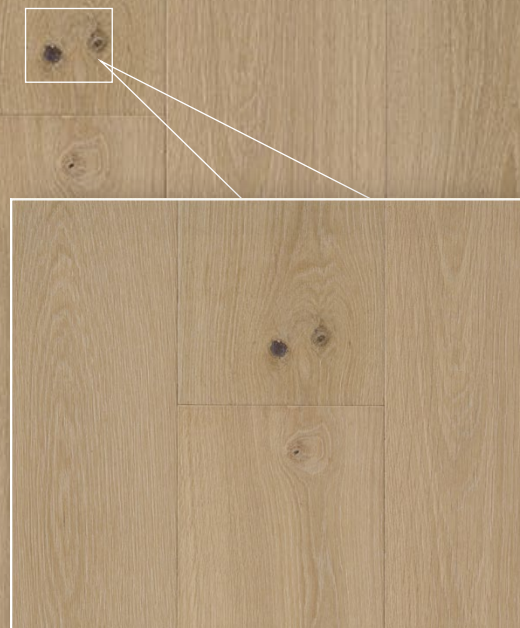

MADERA

PREMIUM HARDWOOD FLOORS by NUVELLE

MADERA SELECT GRADE

Veneer: 4mm FRENCH OAK

9.5" WIDE Regular Plank & 5" WIDE Herringbone

SELECT GRADE

MINIMAL KNOTS

CHARACTER GRADE

MORE KNOTS & MORE CRACKS

OTHER
PRODUCTS

9.5" W and 86.6" L Supersized Planks

9.5" W and 86.6" L Supersized Planks

The MADERA Collection presents a curated selection of modern hues, each crafted for the pinnacle of luxury. Spanning an impressive 9.5 inches in width and 86.6 inches RL in length, our French White Oak planks undergo a rigorous multi-stage crafting process. The result is exceptional style flooring, poised to invigorate your living space and elevate the ambiance of sophisticated gatherings.

5" W and 24" L Herringbone

5" W and 24" L Herringbone

While thousand of years old, the herringbone pattern is experiencing a renaissance as designers embrace equally utilizing the design as a powerful centerpiece of project or as the complete floor. Each herringbone pattern from MADERA Collection is perfectly matched to a respective plank, both in appearance and thickness allowing seamless transitions when used in unison on a project.

Species	FRENCH White Oak
Plank	5/8" X 9.5" X 86.6" RL
Herringbone	5/8" X 5" X 24"
Wear Layer	4mm SAWN Lamelles
Finish	High Performance UV Cured Urethane Finish
Grade	Select
Texture	Lightly Brushed
Application	Floors&Wall Panels
Installation	Glue Float Staple (Glue Assist)