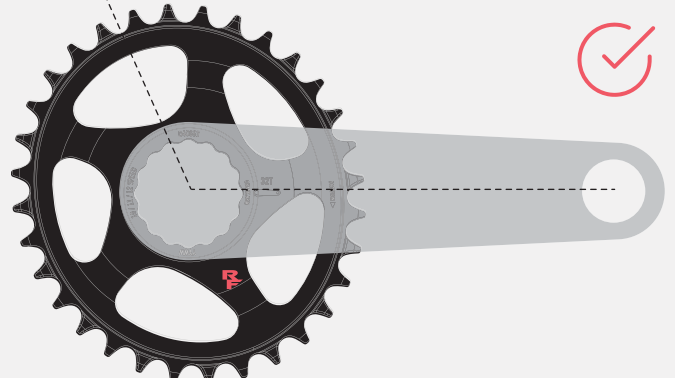

*Ride
ready*
RACEFACE.COM

B10221-A

RACEFACE
INSTRUCTIONAL

OVAL CHAINRING

112.5°

STANDARD

112.5°

FLIPPED

STANDARD

FLIPPED

B10221-A

OVAL CHAINRING ORIENTATION