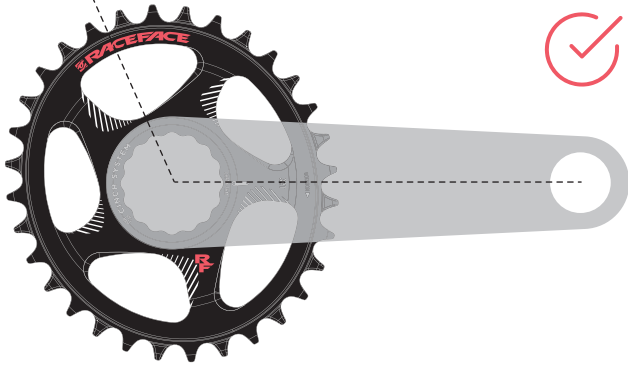

*Ride
ready*
RACEFACE.COM

B10221-A

RACEFACE
INSTRUCTIONAL

OVAL CHAINRING

112.5°

STANDARD

112.5°

FLIPPED

STANDARD

FLIPPED

B10221-A

OVAL CHAINRING ORIENTATION