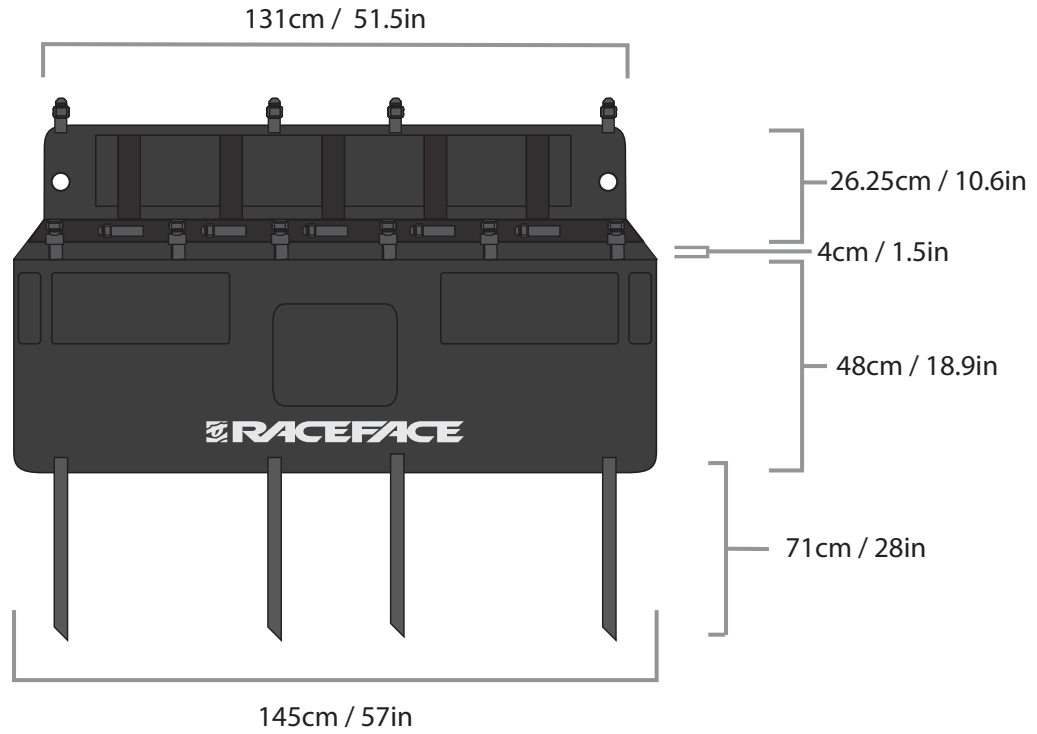

T2 TAILGATE PAD MEASUREMENTS

MID SIZE (S/M)

FULL SIZE (L/XL)