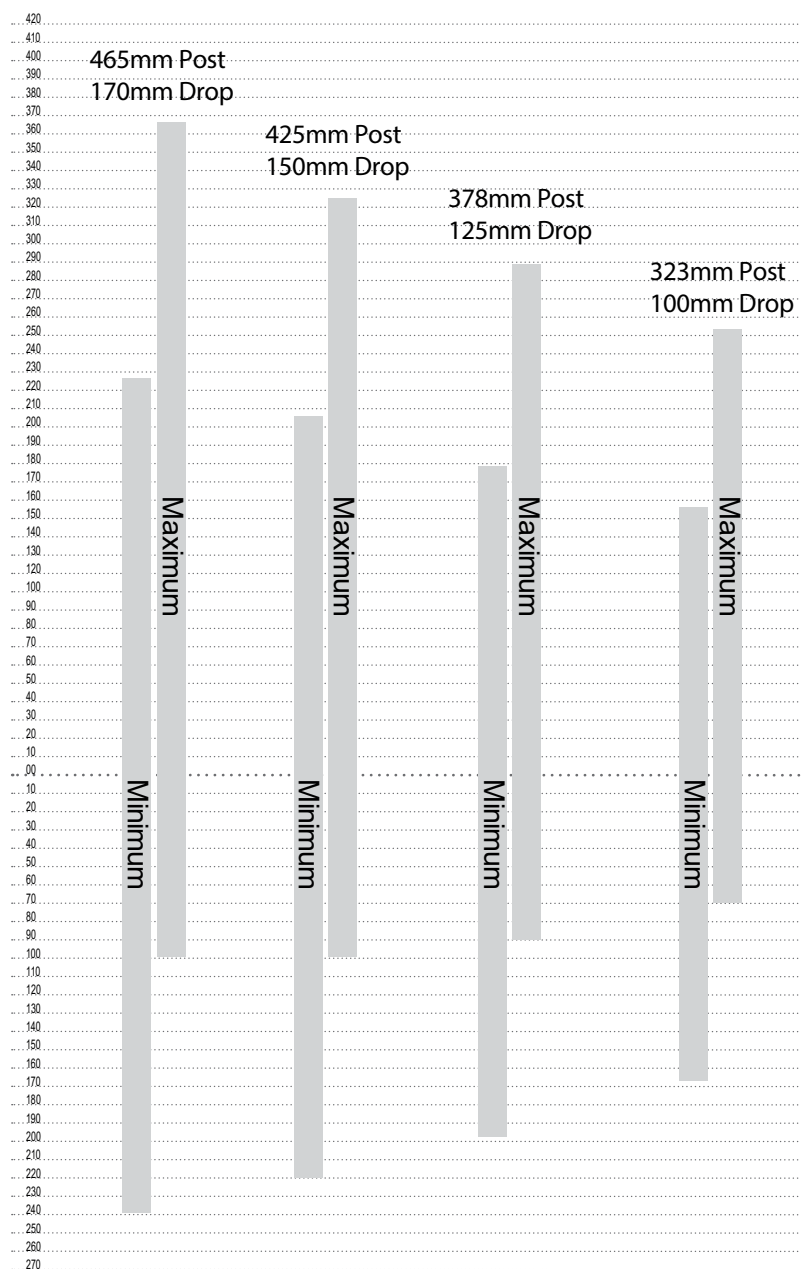

# ÆFFECT R DROPPER POST FIT GUIDE

POST LENGTH*	DROP TRAVEL	WEIGHT (g) (30.9mm / 31.6mm)	MINIMUM STACK HEIGHT	MINIMUM CLIMBING HEIGHT	MAXIMUM INSERTION	MAXIMUM CLIMBING HEIGHT	MINIMUM INSERTION
465	170	622 / 638	55	225	240	365	100
425	150	586 / 602	55	205	220	325	100
378	125	514 / 530	54	179	199	288	90
323	100	466 / 482	54	154	169	253	70
<b>*not including 34mm actuator</b>							