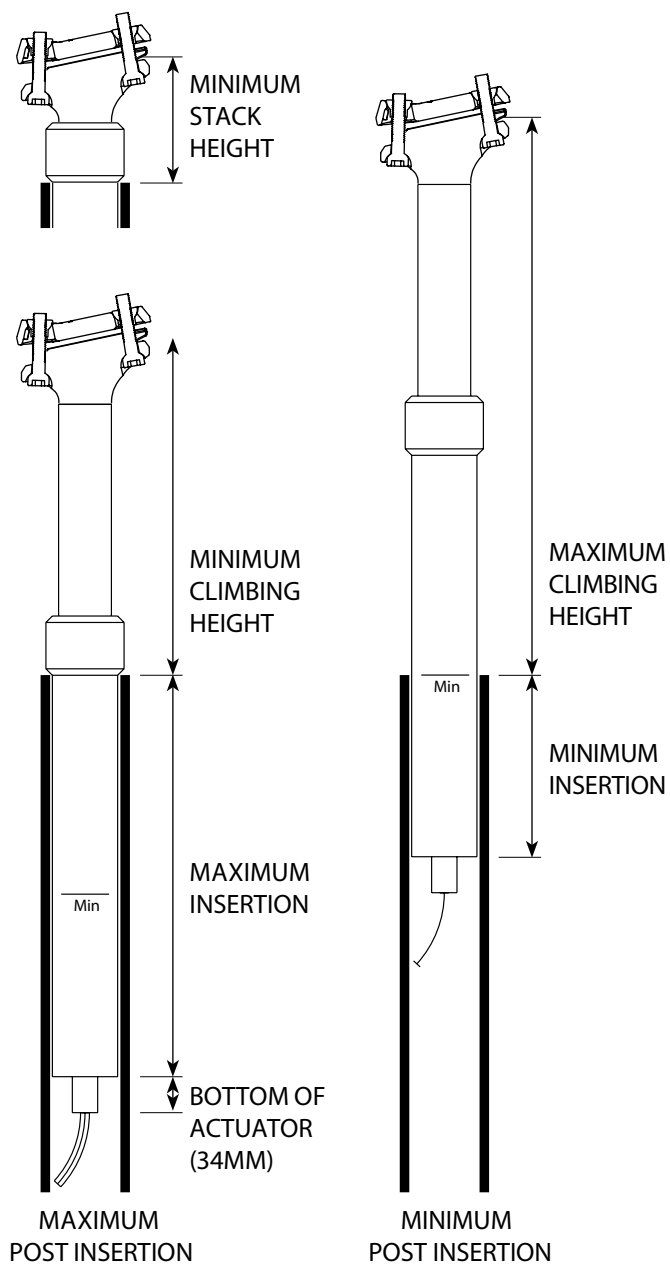

# ÆFFECT R DROPPER POST FIT GUIDE

POST LENGTH*	DROP TRAVEL	WEIGHT (g) (30.9mm / 31.6mm)	MINIMUM STACK HEIGHT	MINIMUM CLIMBING HEIGHT	MAXIMUM INSERTION	MAXIMUM CLIMBING HEIGHT	MINIMUM INSERTION
465	170	622 / 638	55	225	240	365	100
425	150	586 / 602	55	205	220	325	100
378	125	514 / 530	54	179	199	288	90
323	100	466 / 482	54	154	169	253	70
<b>*not including 34mm actuator</b>							