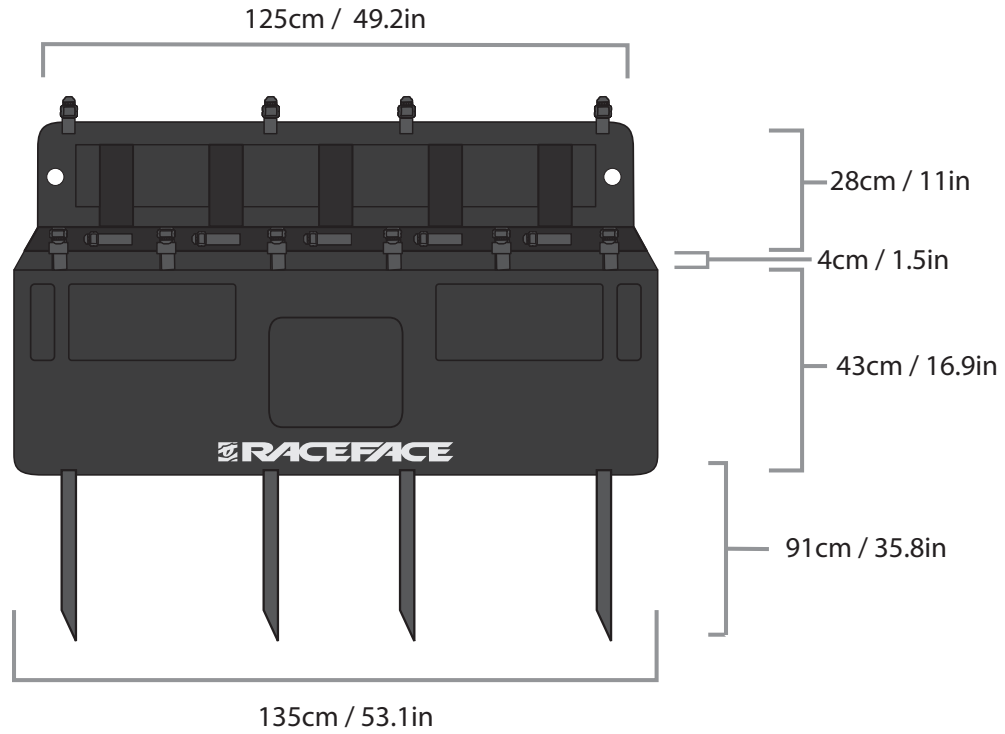

T2 TAILGATE PAD MEASUREMENTS

MID SIZE (S/M)

FULL SIZE (L/XL)