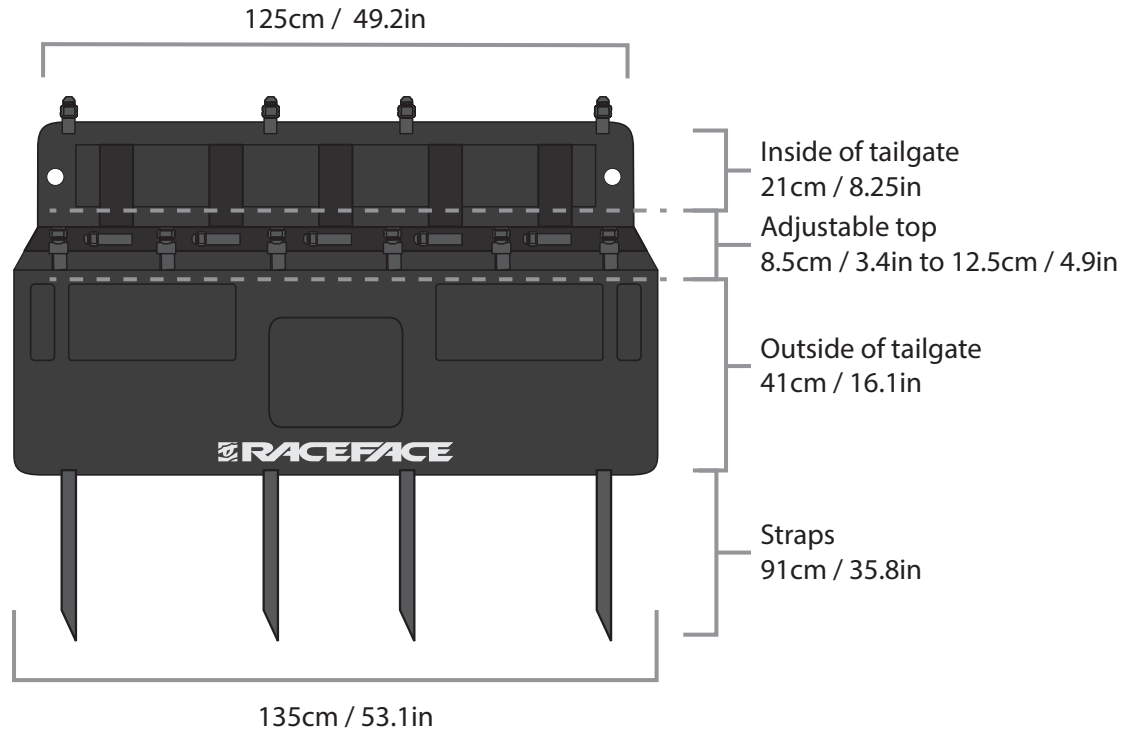

T2 TAILGATE PAD MEASUREMENTS

MID SIZE

FULL SIZE