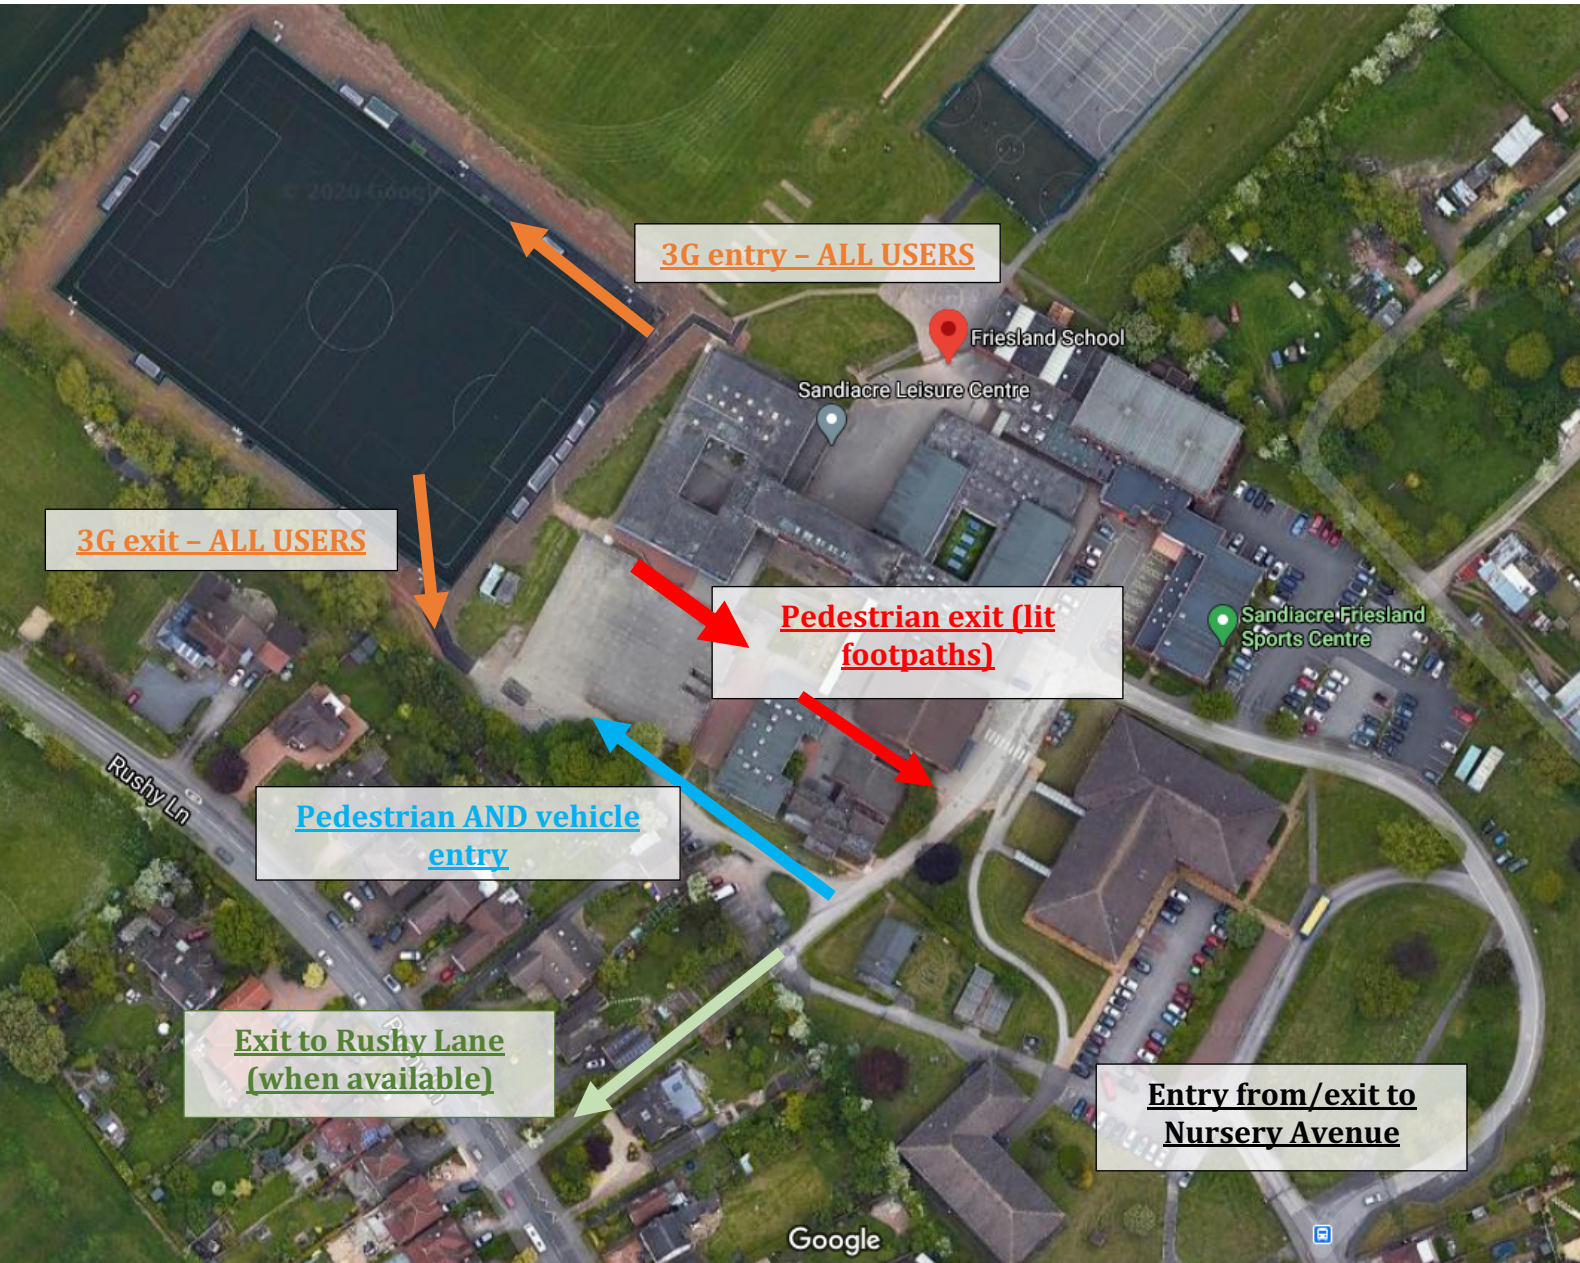

## Site map

*Please exit the site via Rushy Lane when available*

Nursery Avenue, Sandiacre, Nottingham, NG10 5AF.

Tel: 0115 939 7326

Fax: 0115 949 1730

[www.frieslandschool.com](http://www.frieslandschool.com)