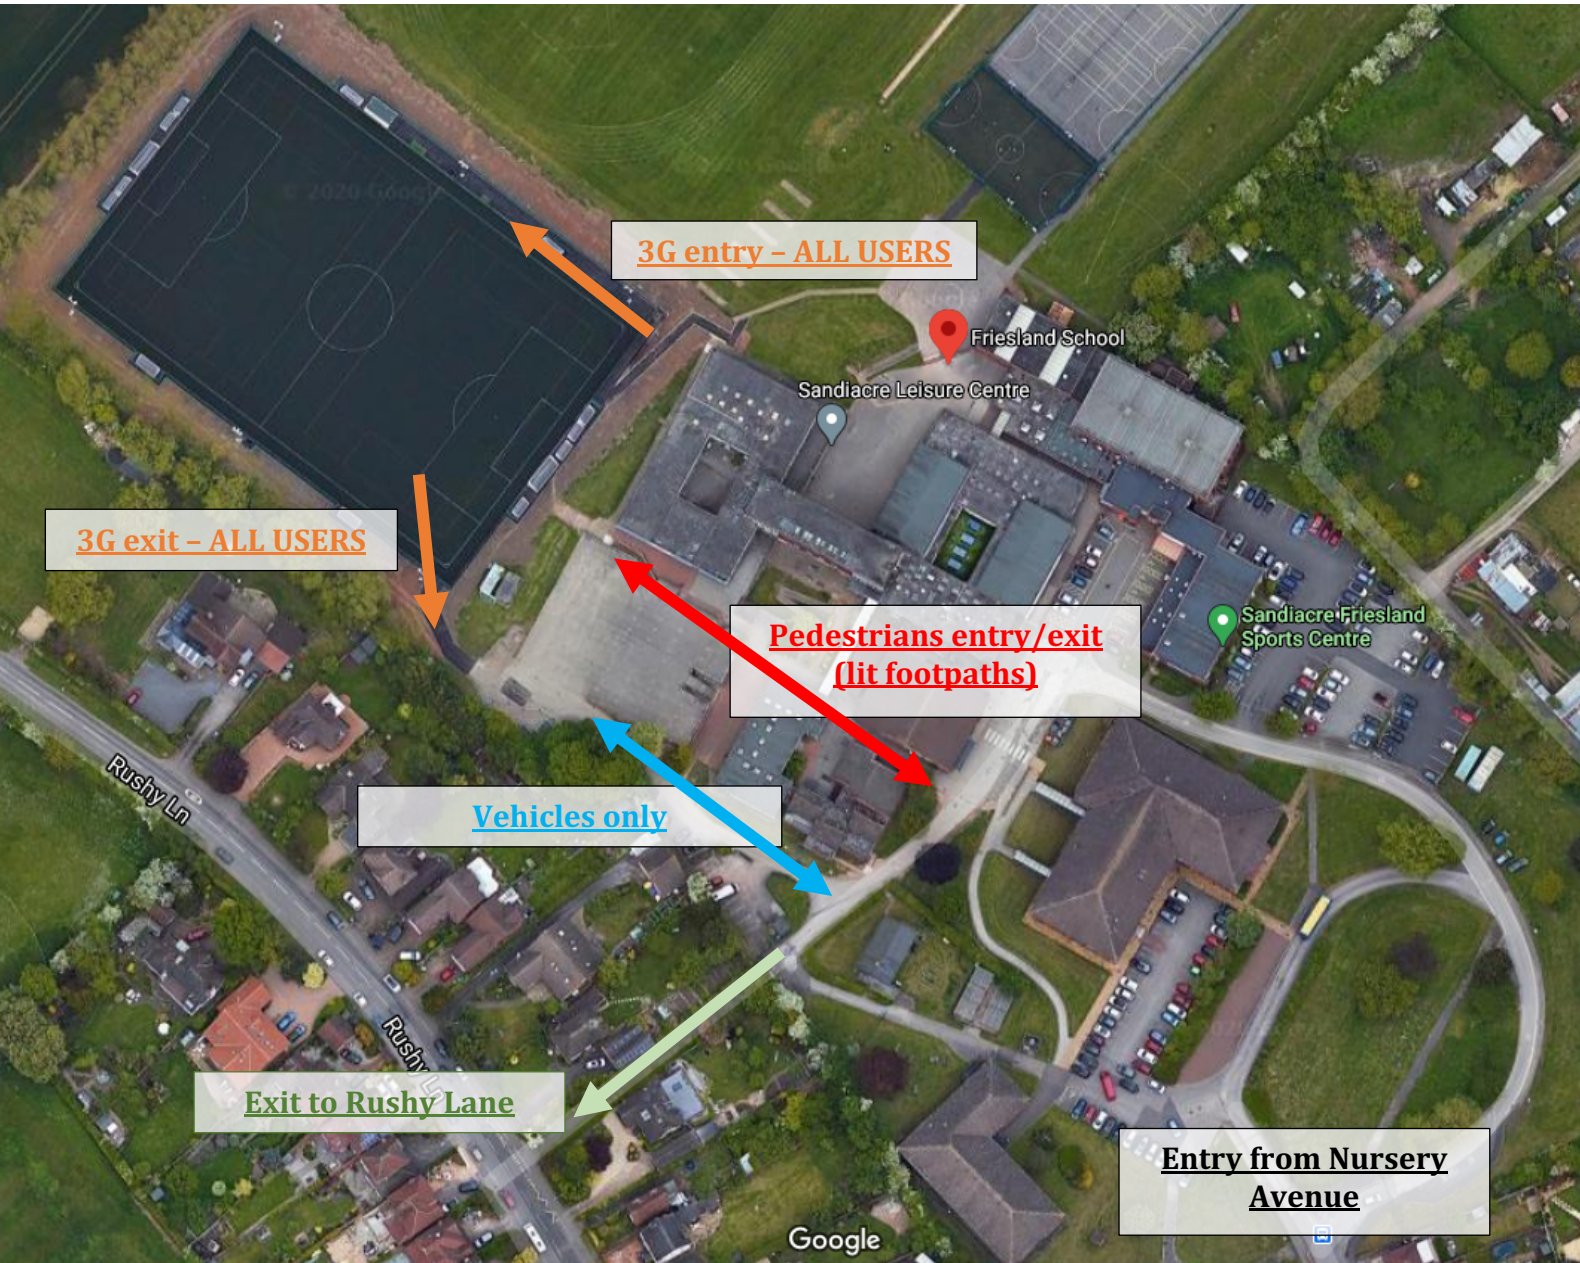

Site map

Please exit the site via Rushy Lane where possible (vehicles only)

The gates should open as you drive up to them

Nursery Avenue, Sandiacre, Nottingham, NG10 5AF.

Tel: 0115 939 7326

Fax: 0115 949 1730