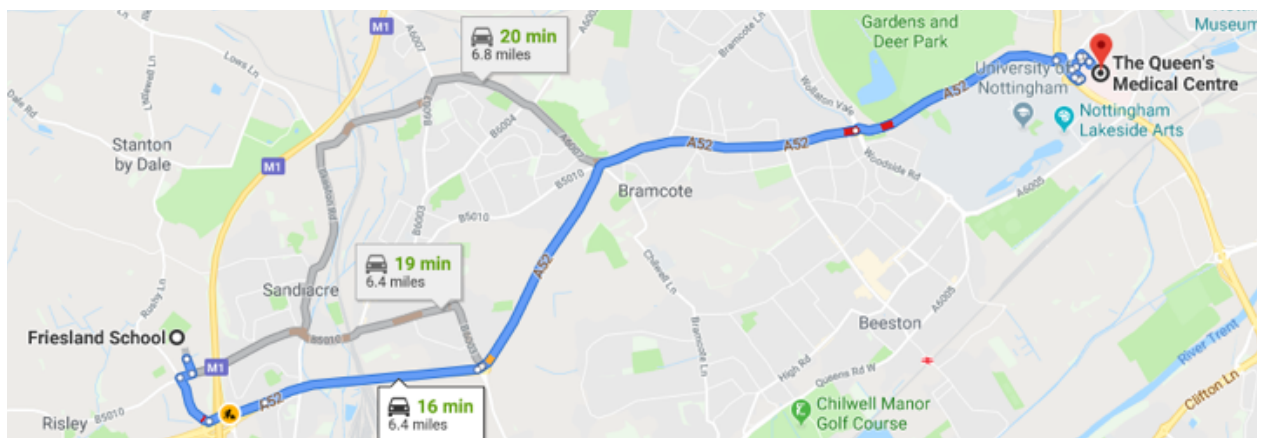

Emergency information for hirers of facilities at Friesland School

Address: Friesland School, Nursery Avenue, Sandiacre, NG10 5AF

Telephone number: 0115 939 7326 (main reception answers term time weekdays 8am-4pm)
0115 939 7326 ext 190 out of hours (site office – enter *190 at the message)

A map of these locations is provided overleaf.

Name and address of nearest A&E departments

In the event of any significant head or spinal injury, or potential cardiac arrest, an ambulance should be called immediately.

Queens Medical Centre

Nottingham University Hospitals NHS Trust
Derby Road
Nottingham
NG7 2UH

Tel: 0115 924 9924 (always dial 999 in an emergency and if an ambulance is required)

Distance from Friesland School: 6.4 miles

Royal Derby Hospital

University Hospitals of Derby and Buxton NHS Trust

Uttoxeter Road

Derby

DE22 3NE

Tel: 01332 783111 (always dial 999 in an emergency and if an ambulance is required)

Distance from Friesland School: 10.6 miles