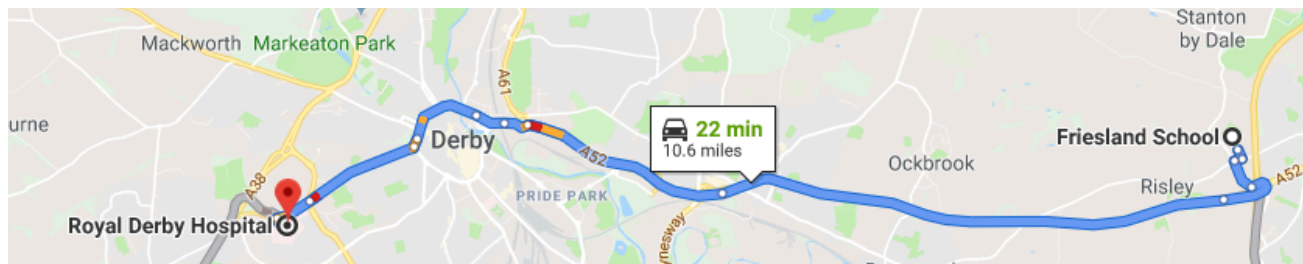

Emergency information for hirers of facilities at Friesland School

Address: Friesland School, Nursery Avenue, Sandiacre, NG10 5AF

Telephone number: 0115 939 7326 (main reception answers term time weekdays 8am-4pm)
0115 939 7326 ext 190 out of hours (site office – enter *190 at the message)

Queens Medical Centre

Nottingham University Hospitals NHS Trust
Derby Road
Nottingham
NG7 2UH

Tel: 0115 924 9924 (always dial 999 in an emergency and if an ambulance is required)

Distance from Friesland School: 6.4 miles

Royal Derby Hospital

University Hospitals of Derby and Buxton NHS Trust

Uttoxeter Road

Derby

DE22 3NE

Tel: 01332 783111 (always dial 999 in an emergency and if an ambulance is required)

Distance from Friesland School: 10.6 miles

Map of Friesland School site

Emergency vehicle access is via main gate on Nursery Avenue. Map shows routes from the centre of the site (outside Sports Centre).

Emergency vehicle access to grass pitches is the same as to the 3G pitch, then continue driving up the side and round the back of the 3G pitch. It may be quicker to access by parking outside the Sports Centre and continuing on foot up the side of the Sports Centre (see yellow line)