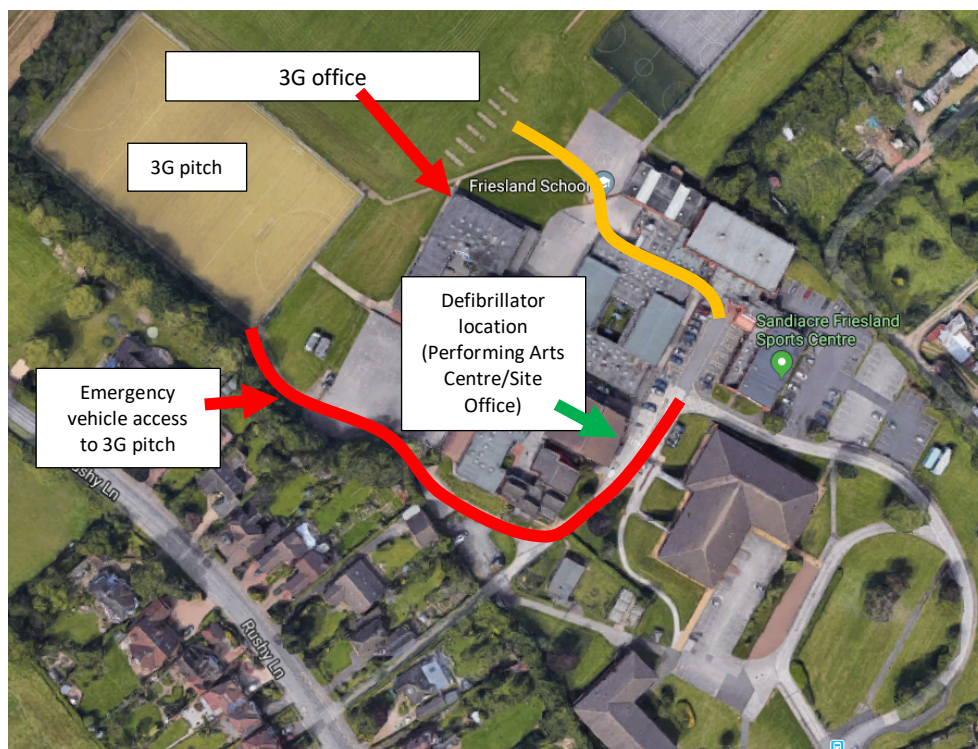

The location of this equipment is:

- 3G office
- Site office
- Performing Arts

A **defibrillator** is located in the yellow box on the front of the Performing Arts Centre, located in the middle of the site. The code to access this is provided by the 999 emergency call handler.

Queens Medical Centre

Nottingham University Hospitals NHS Trust
Derby Road
Nottingham
NG7 2UH

Tel: 0115 924 9924 (always dial 999 in an emergency and if an ambulance is required)

Distance from Friesland School: 6.4 miles

Royal Derby Hospital

University Hospitals of Derby and Buxton NHS Trust

Uttoxeter Road

Derby

DE22 3NE

Tel: 01332 783111 (always dial 999 in an emergency and if an ambulance is required)

Distance from Friesland School: 10.6 miles

Map of Friesland School site

Emergency vehicle access is via main gate on Nursery Avenue. Map shows routes from the centre of the site (outside Sports Centre).

Emergency vehicle access to grass pitches is the same as to the 3G pitch, then continue driving up the side and round the back of the 3G pitch. It may be quicker to access by parking outside the Sports Centre and continuing on foot up the side of the Sports Centre (see yellow line)