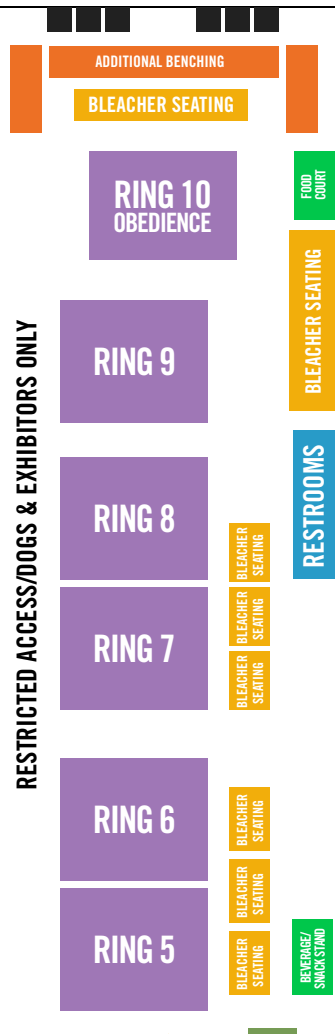

EX & PEE PENS

EXTERIOR PORT-A-JOHNS AND EXPENS

- IN FOCUS
- VET
- HUMANE FUND
- CHF
- AKC
- MBF
- FIRST AID
- PHOTO AREA

BIS TROPHY  
CATALOG SALES

FOOD & LOUNGE

INFO BOOTH & TICKET SALES

CATALOG SALES  
RESTROOMS  
COAT CHECK

SPECTATOR ENTRANCE