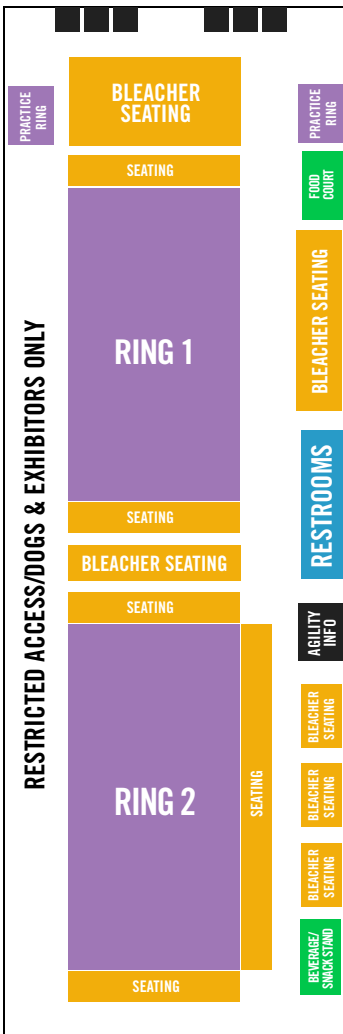

EX & PEE PENS

← EXTERIOR PORT-A-JOHNS AND EXPENS

- VET
- HUMANE FUND
- CHF
- AKC
- MBF
- FIRST AID
- PHOTO AREA

STAIRS

FOOD & LOUNGE

INFO BOOTH & TICKET SALES

- CATALOG / TICKET SALES
- SNACK STAND
- CHERRY BROOK
- FDNY
- TTL
- DOG NEWS

SPECTATOR ENTRANCE