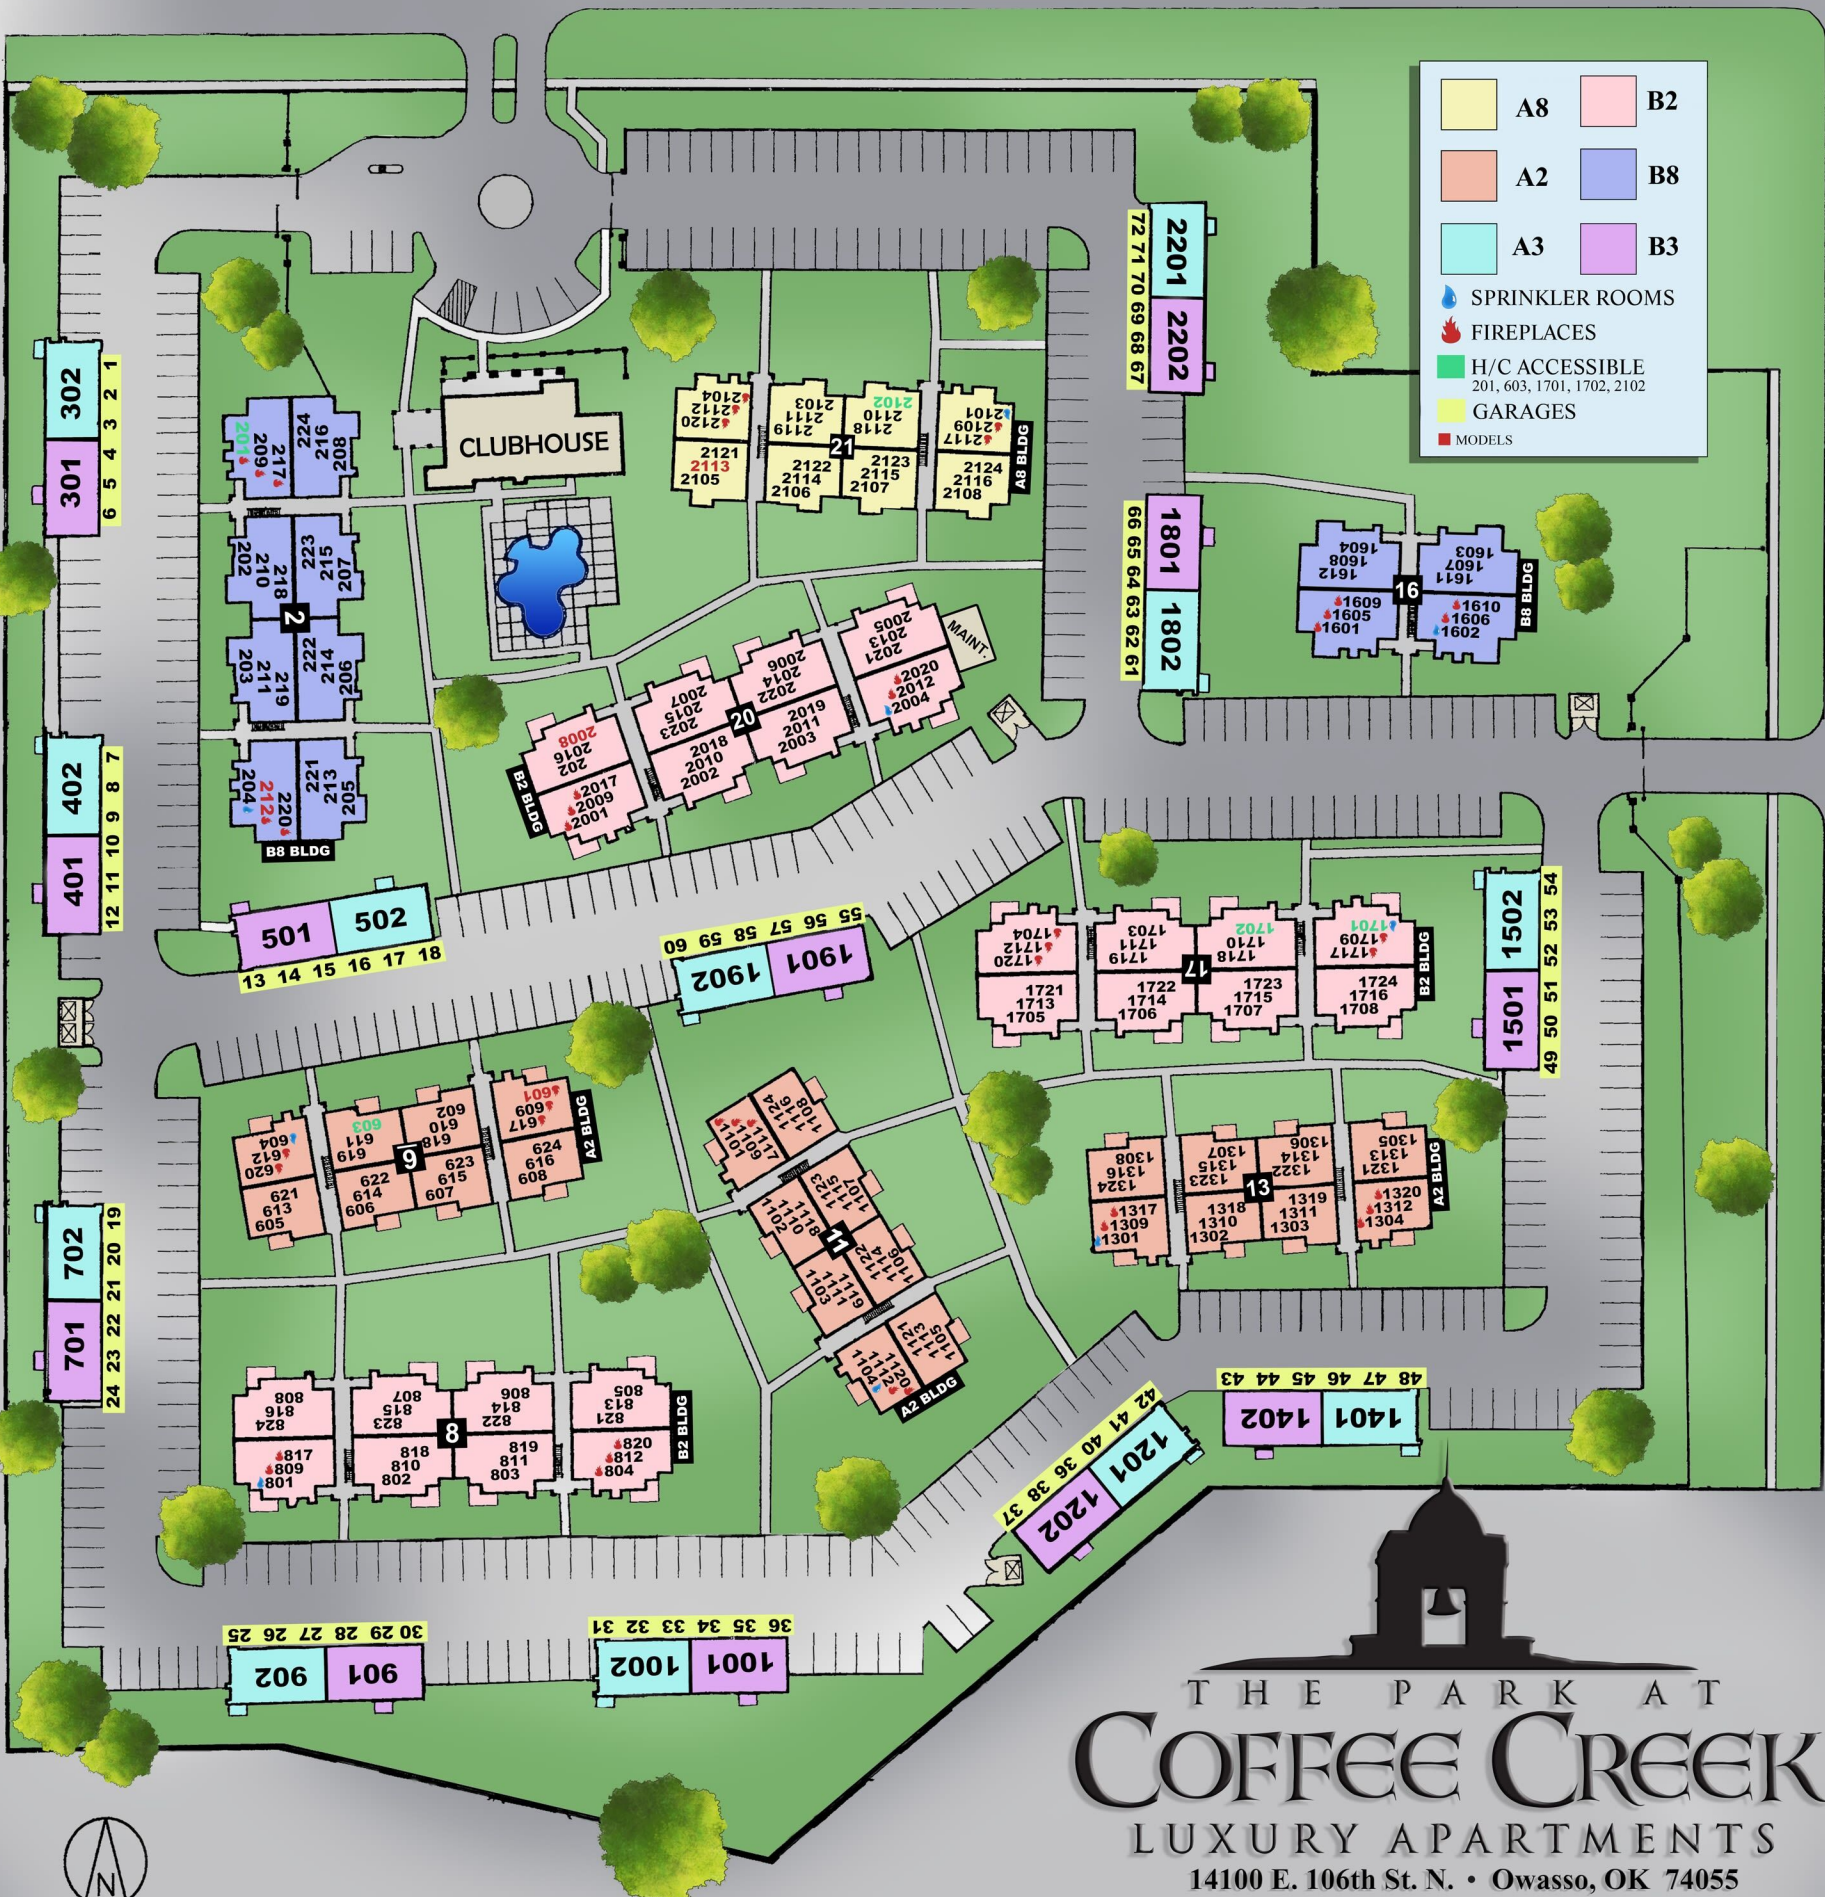

	A8		B2
	A2		B8
	A3		B3

-  SPRINKLER ROOMS
-  FIREPLACES
-  H/C ACCESSIBLE
201, 603, 1701, 1702, 2102
-  GARAGES
-  MODELS

 THE PARK AT
COFFEE CREEK
 LUXURY APARTMENTS
 14100 E. 106th St. N. • Owasso, OK 74055
 (918) 376-4477