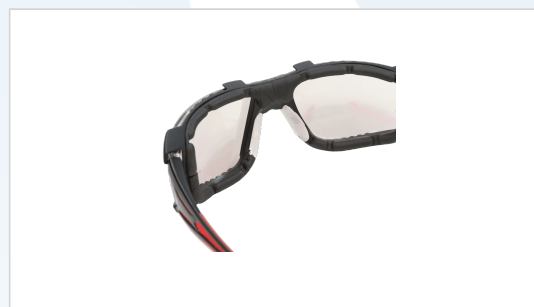

## Stream Foam Insert

### Small riley stream foam insert

Foam insert to increase comfort, fit & provide a seal for Riley Stream eyewear

#### Features

- ▲ Comfortable foam
- ▲ Provides an effective seal against debris & dust