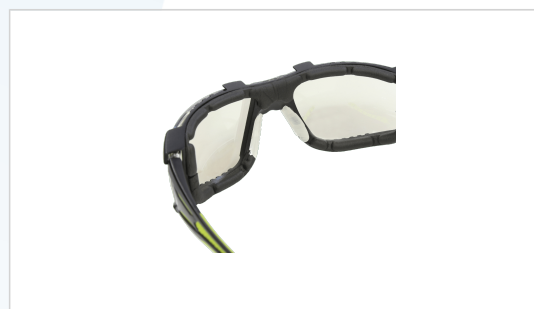

## Stream Foam Insert

### Small riley stream foam insert

Foam insert to increase comfort, fit & provide a seal for Riley Stream eyewear

#### Features

- ▲ Comfortable foam
- ▲ Provides an effective seal against debris & dust