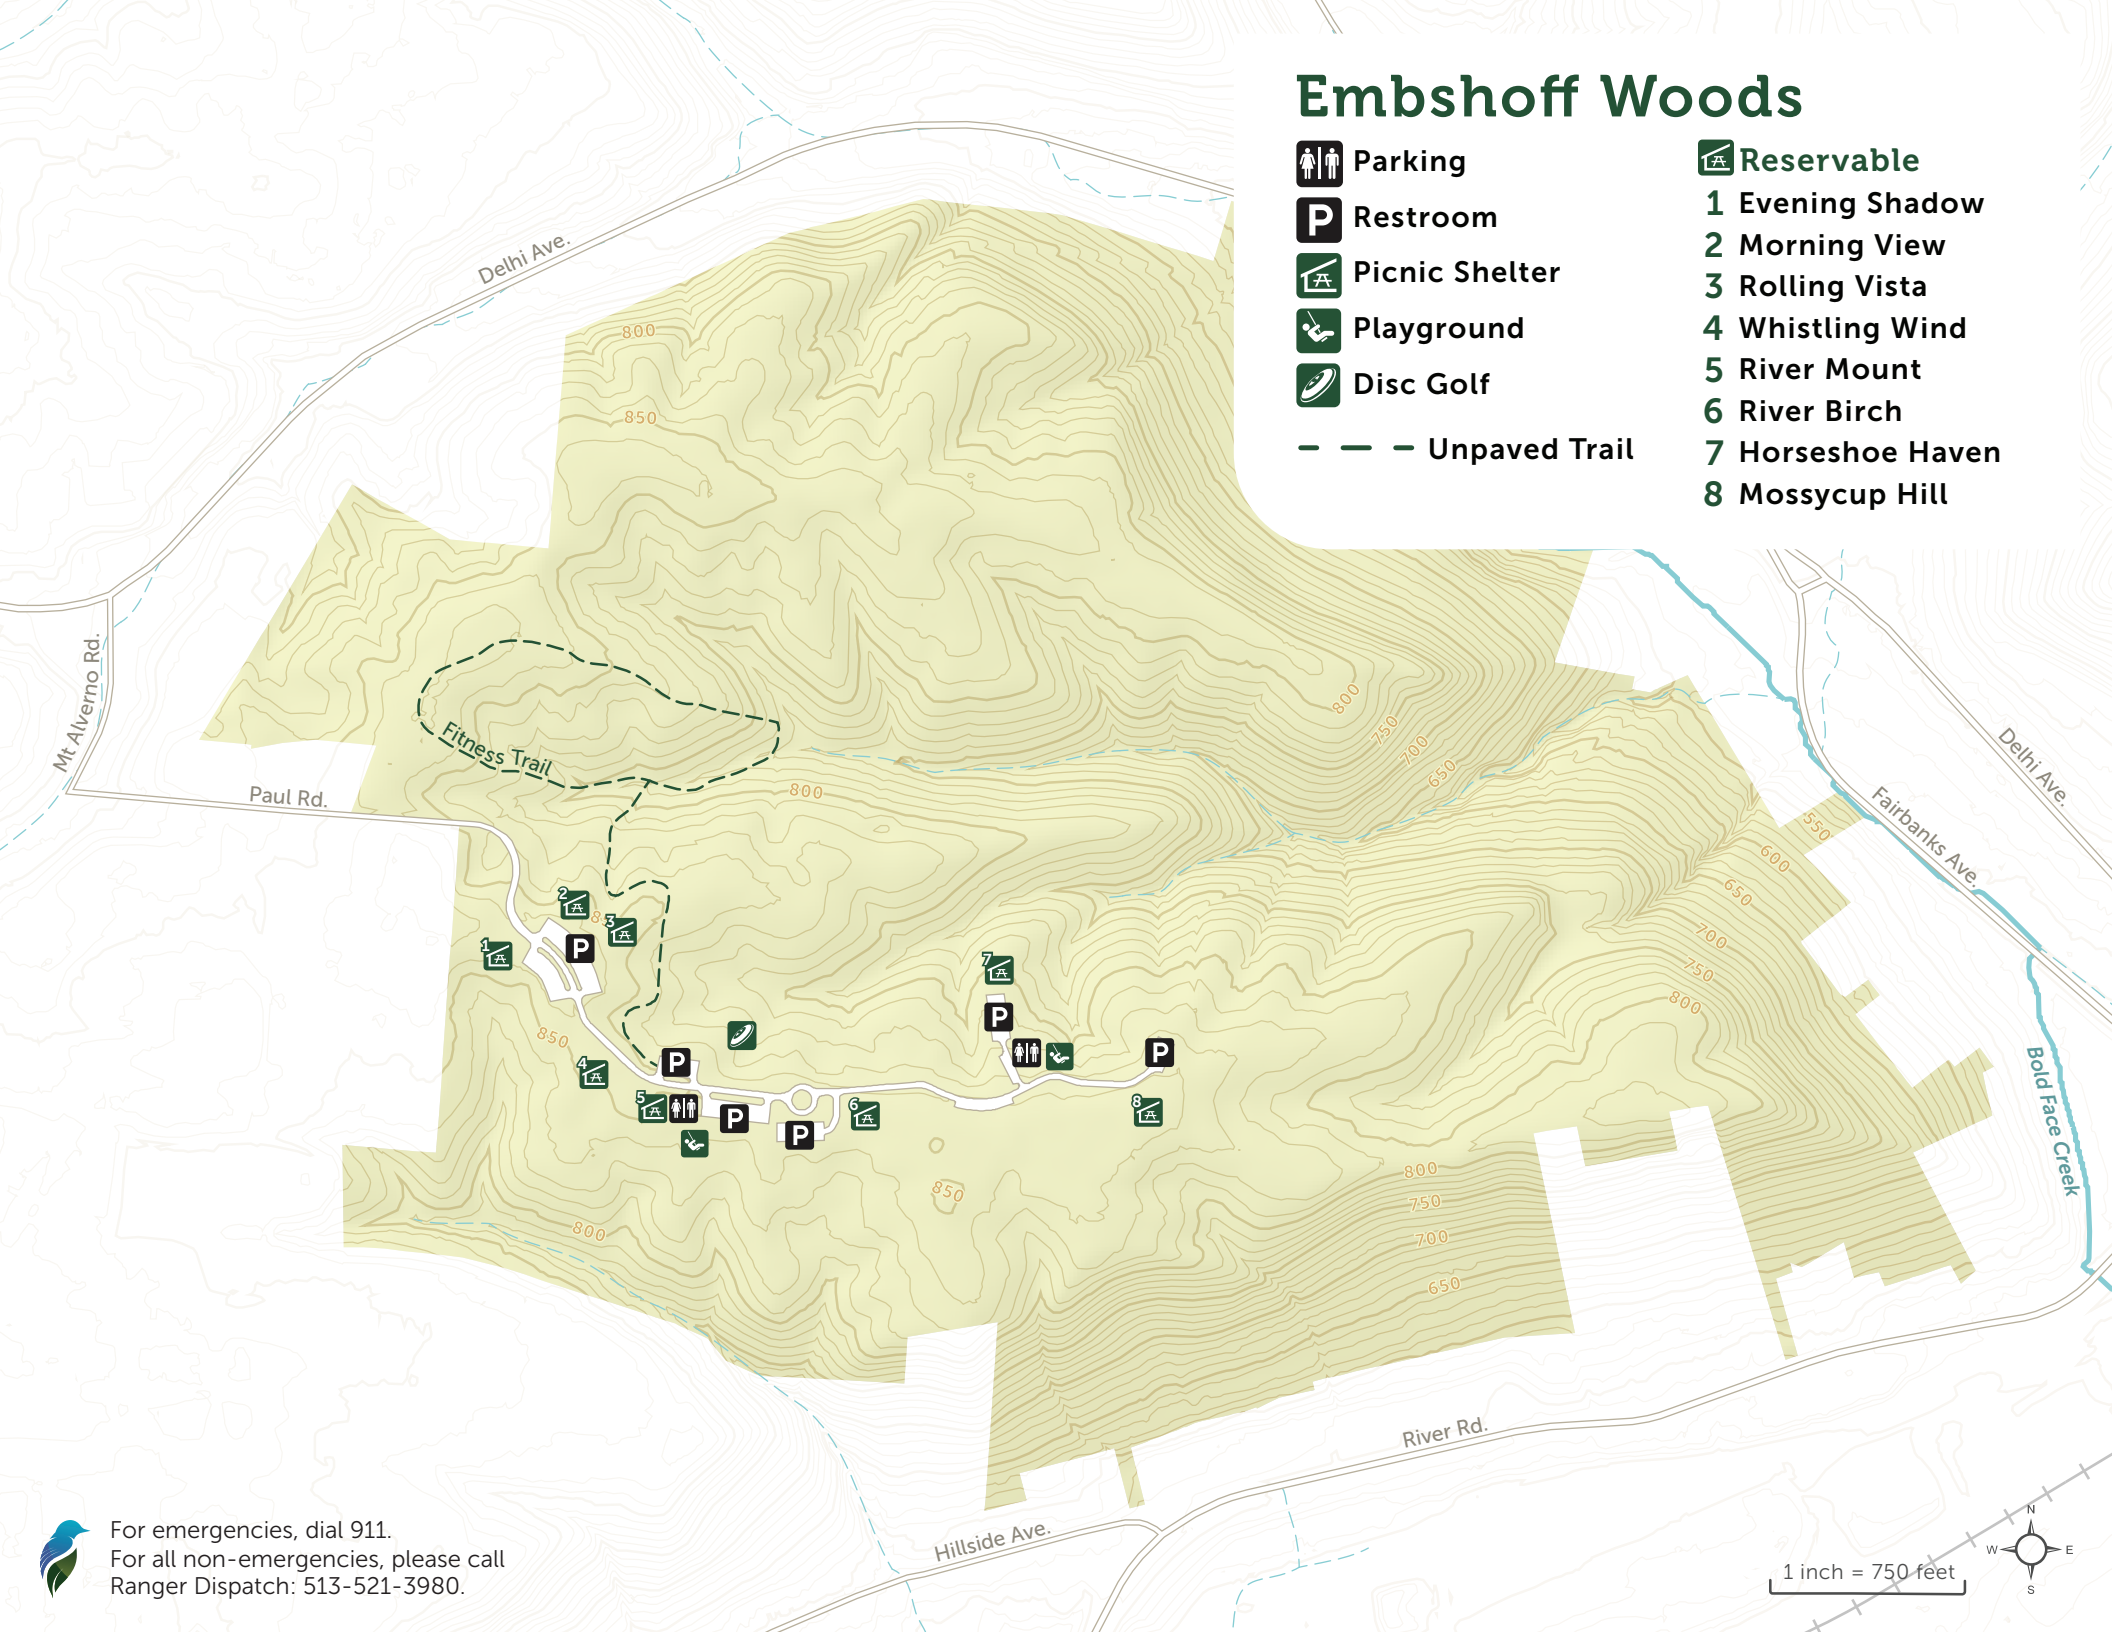

Embshoff Woods

-  Parking
-  Restroom
-  Picnic Shelter
-  Playground
-  Disc Golf
-  Unpaved Trail
-  Reservable
- 1 Evening Shadow
- 2 Morning View
- 3 Rolling Vista
- 4 Whistling Wind
- 5 River Mount
- 6 River Birch
- 7 Horseshoe Haven
- 8 Mossycup Hill

 For emergencies, dial 911.
For all non-emergencies, please call
Ranger Dispatch: 513-521-3980.

1 inch = 750 feet