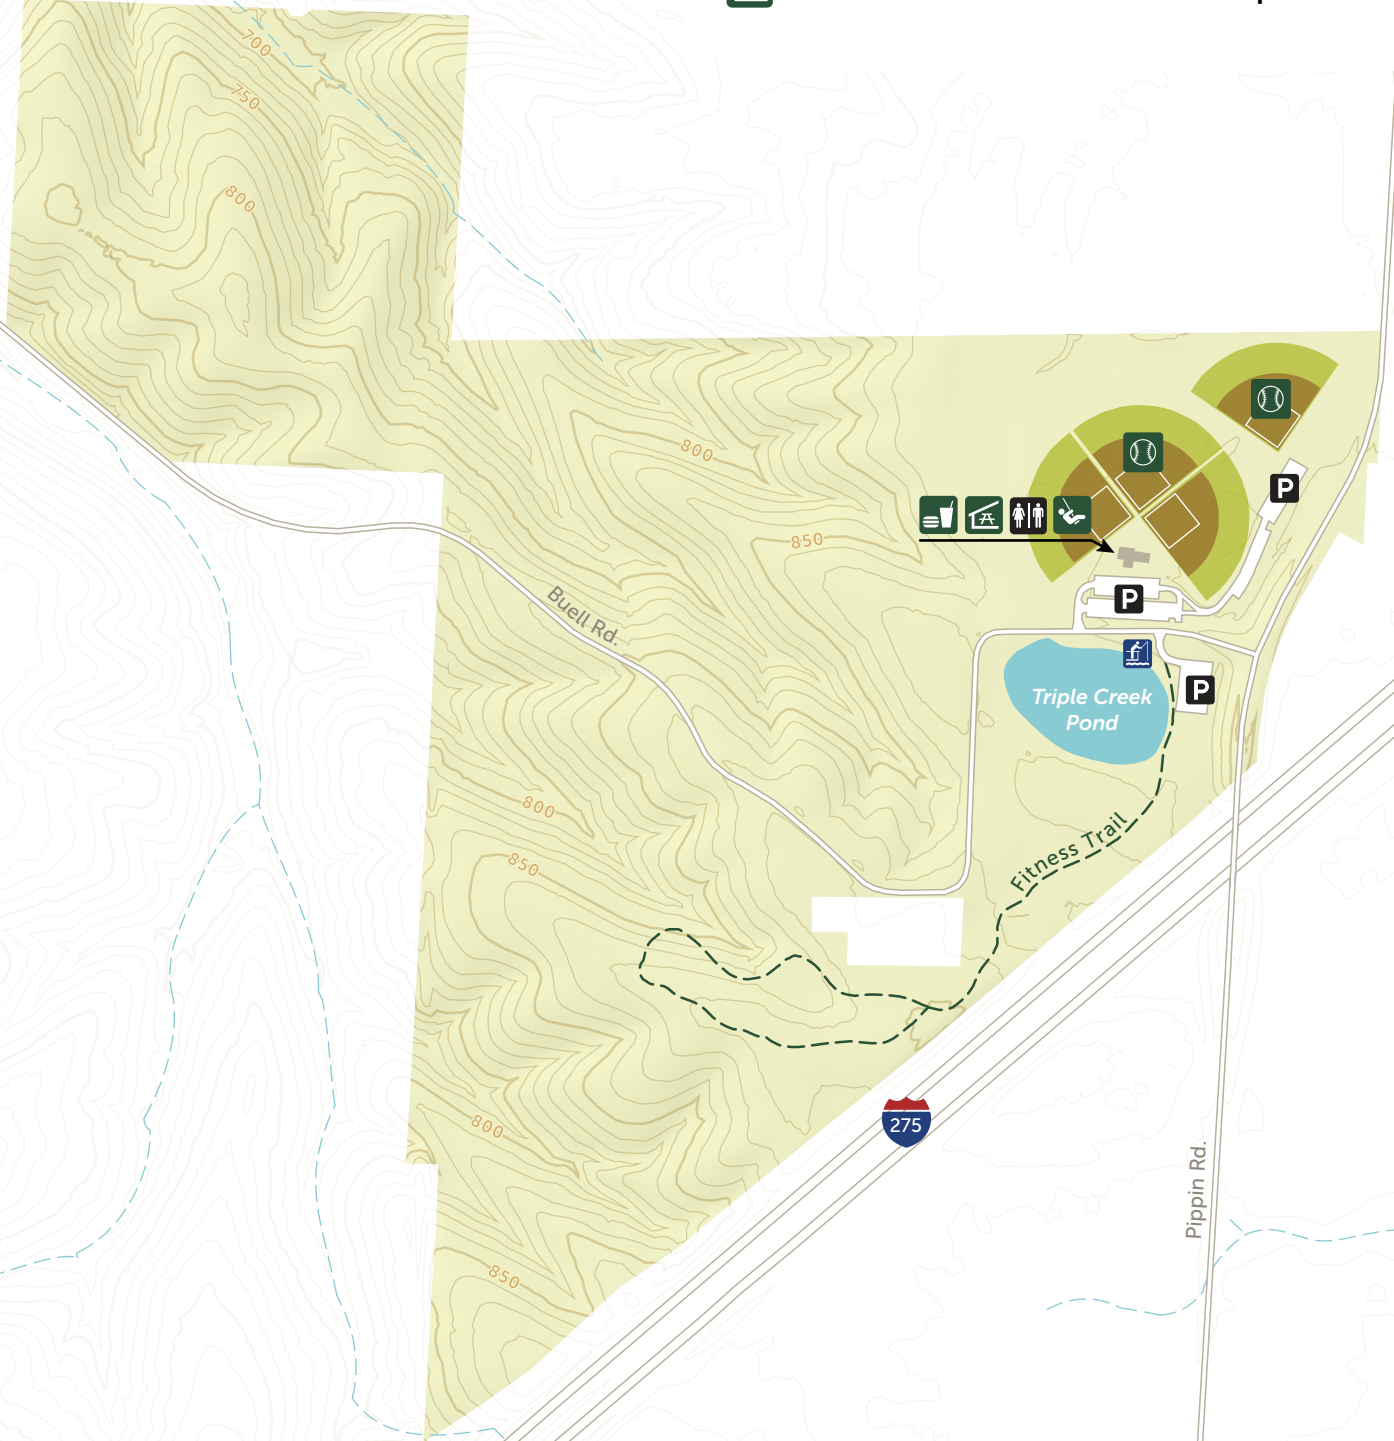

# Triple Creek

-  Restrooms
-  Playground
-  Parking
-  Baseball/Softball
-  Snack Bar
-  Fishing
-  Picnic Shelter
-  Unpaved Trail

For emergencies, dial 911.  
For all non-emergencies, please call  
Ranger Dispatch: 513-521-3980.

1 inch = 750 feet