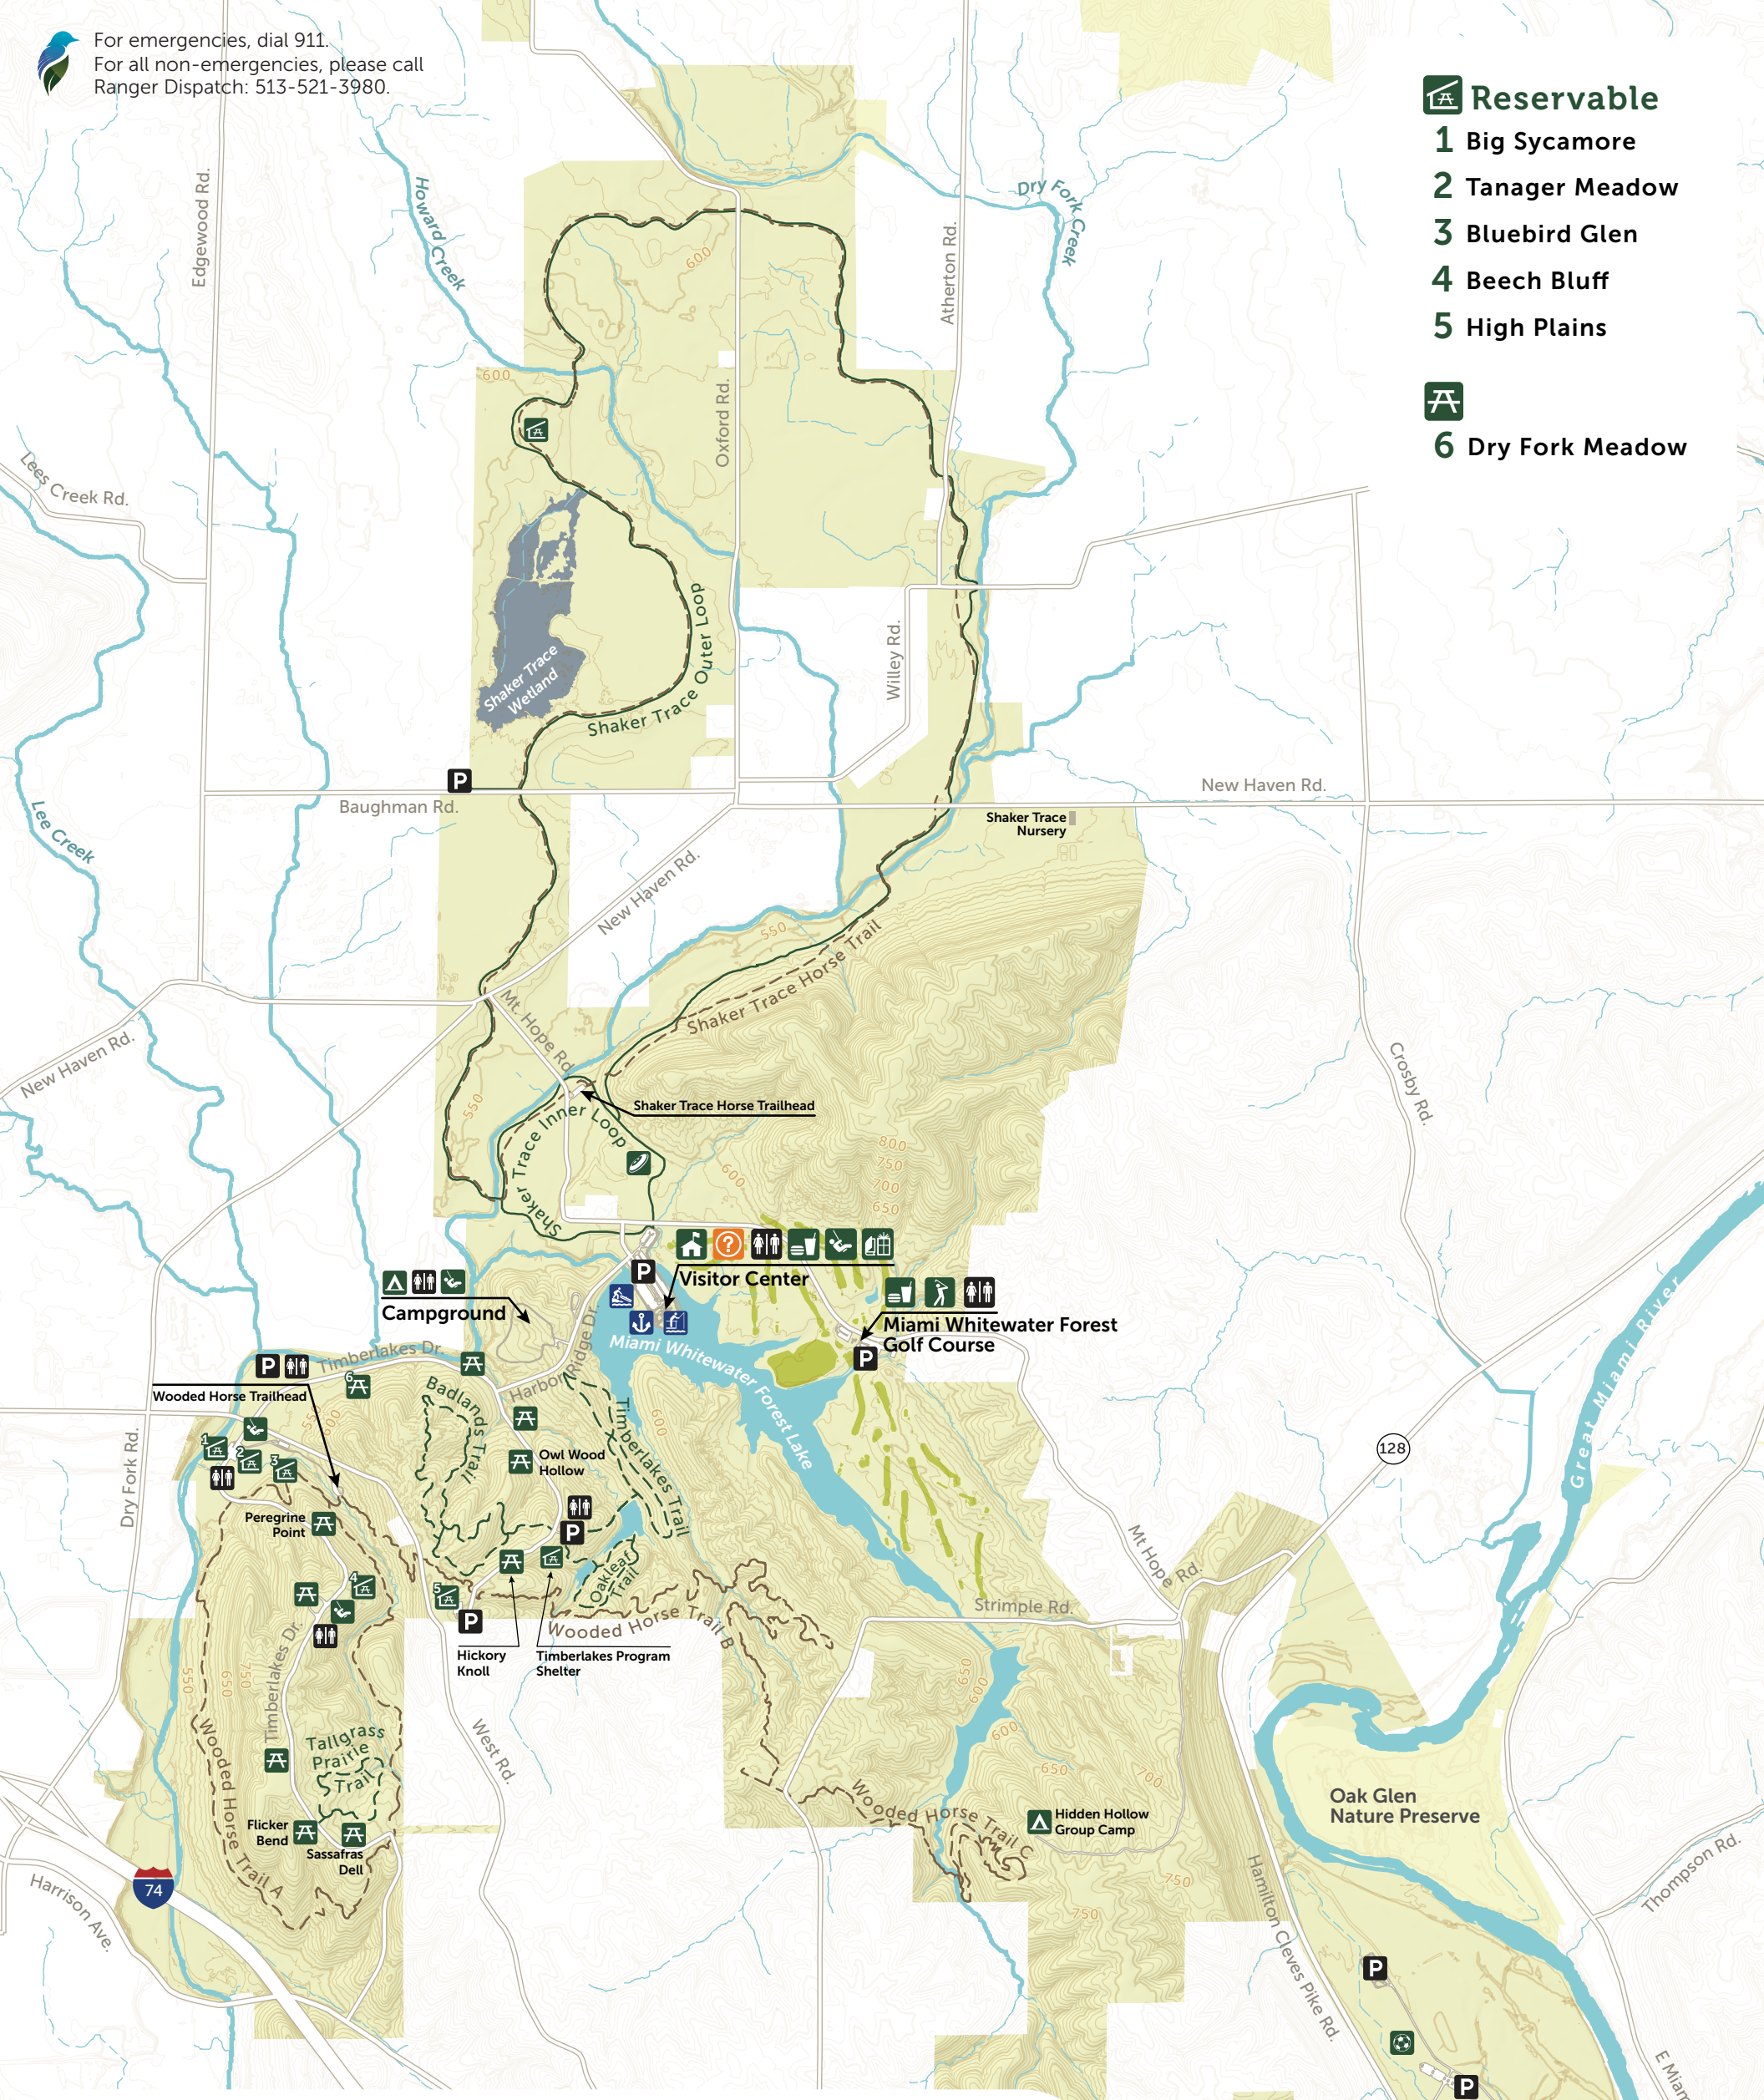

For emergencies, dial 911.
For all non-emergencies, please call
Ranger Dispatch: 513-521-3980.

- Reservable**
- 1 Big Sycamore
 - 2 Tanager Meadow
 - 3 Bluebird Glen
 - 4 Beech Bluff
 - 5 High Plains
- 6 Dry Fork Meadow**

Miami Whitewater Forest

- | | | |
|--------------------------|--------------------|---------------|
| Information | Playground | Paved Trail |
| Restrooms | Dog Park | Unpaved Trail |
| Parking | Golf | Horse Trail |
| Ranger Station | Horseback Riding | |
| Campground | Disc Golf | |
| Nature's Niche Gift Shop | Soccer | |
| Snack Bar | Boathouse | |
| Picnic Shelter | Fishing | |
| Picnic Area | Canoe/Kayak Launch | |

1 inch = 1/2 Mile