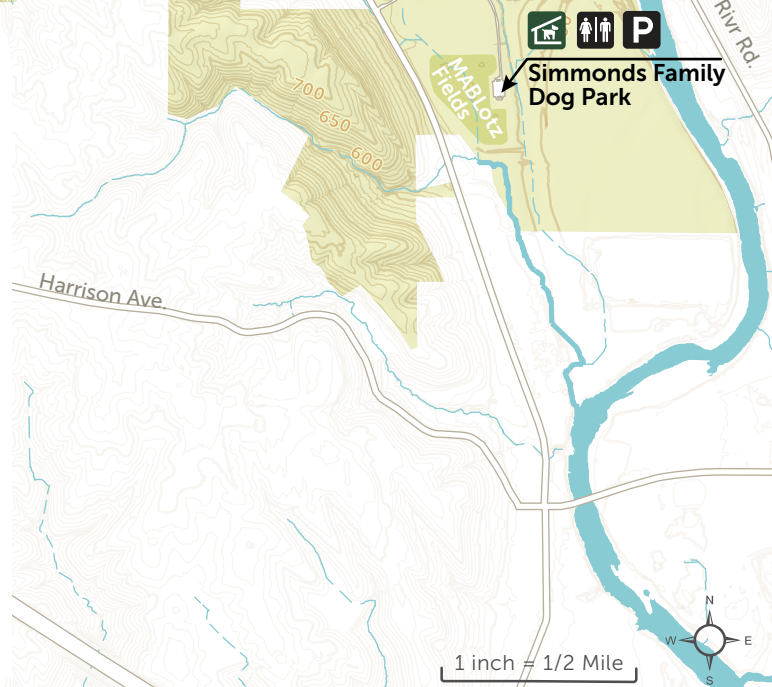

For emergencies, dial 911.
For all non-emergencies, please call
Ranger Dispatch: 513-521-3980.

- Reservable**
- 1 Big Sycamore
 - 2 Tanager Meadow
 - 3 Bluebird Glen
 - 4 Beech Bluff
 - 5 High Plains
- 6 Dry Fork Meadow**

Miami Whitewater Forest

- | | | |
|--------------------------|--------------------|---------------|
| Information | Playground | Paved Trail |
| Restrooms | Dog Park | Unpaved Trail |
| Parking | Golf | Horse Trail |
| Ranger Station | Horseback Riding | |
| Campground | Disc Golf | |
| Nature's Niche Gift Shop | Soccer | |
| Snack Bar | Boathouse | |
| Picnic Shelter | Fishing | |
| Picnic Area | Canoe/Kayak Launch | |

1 inch = 1/2 Mile