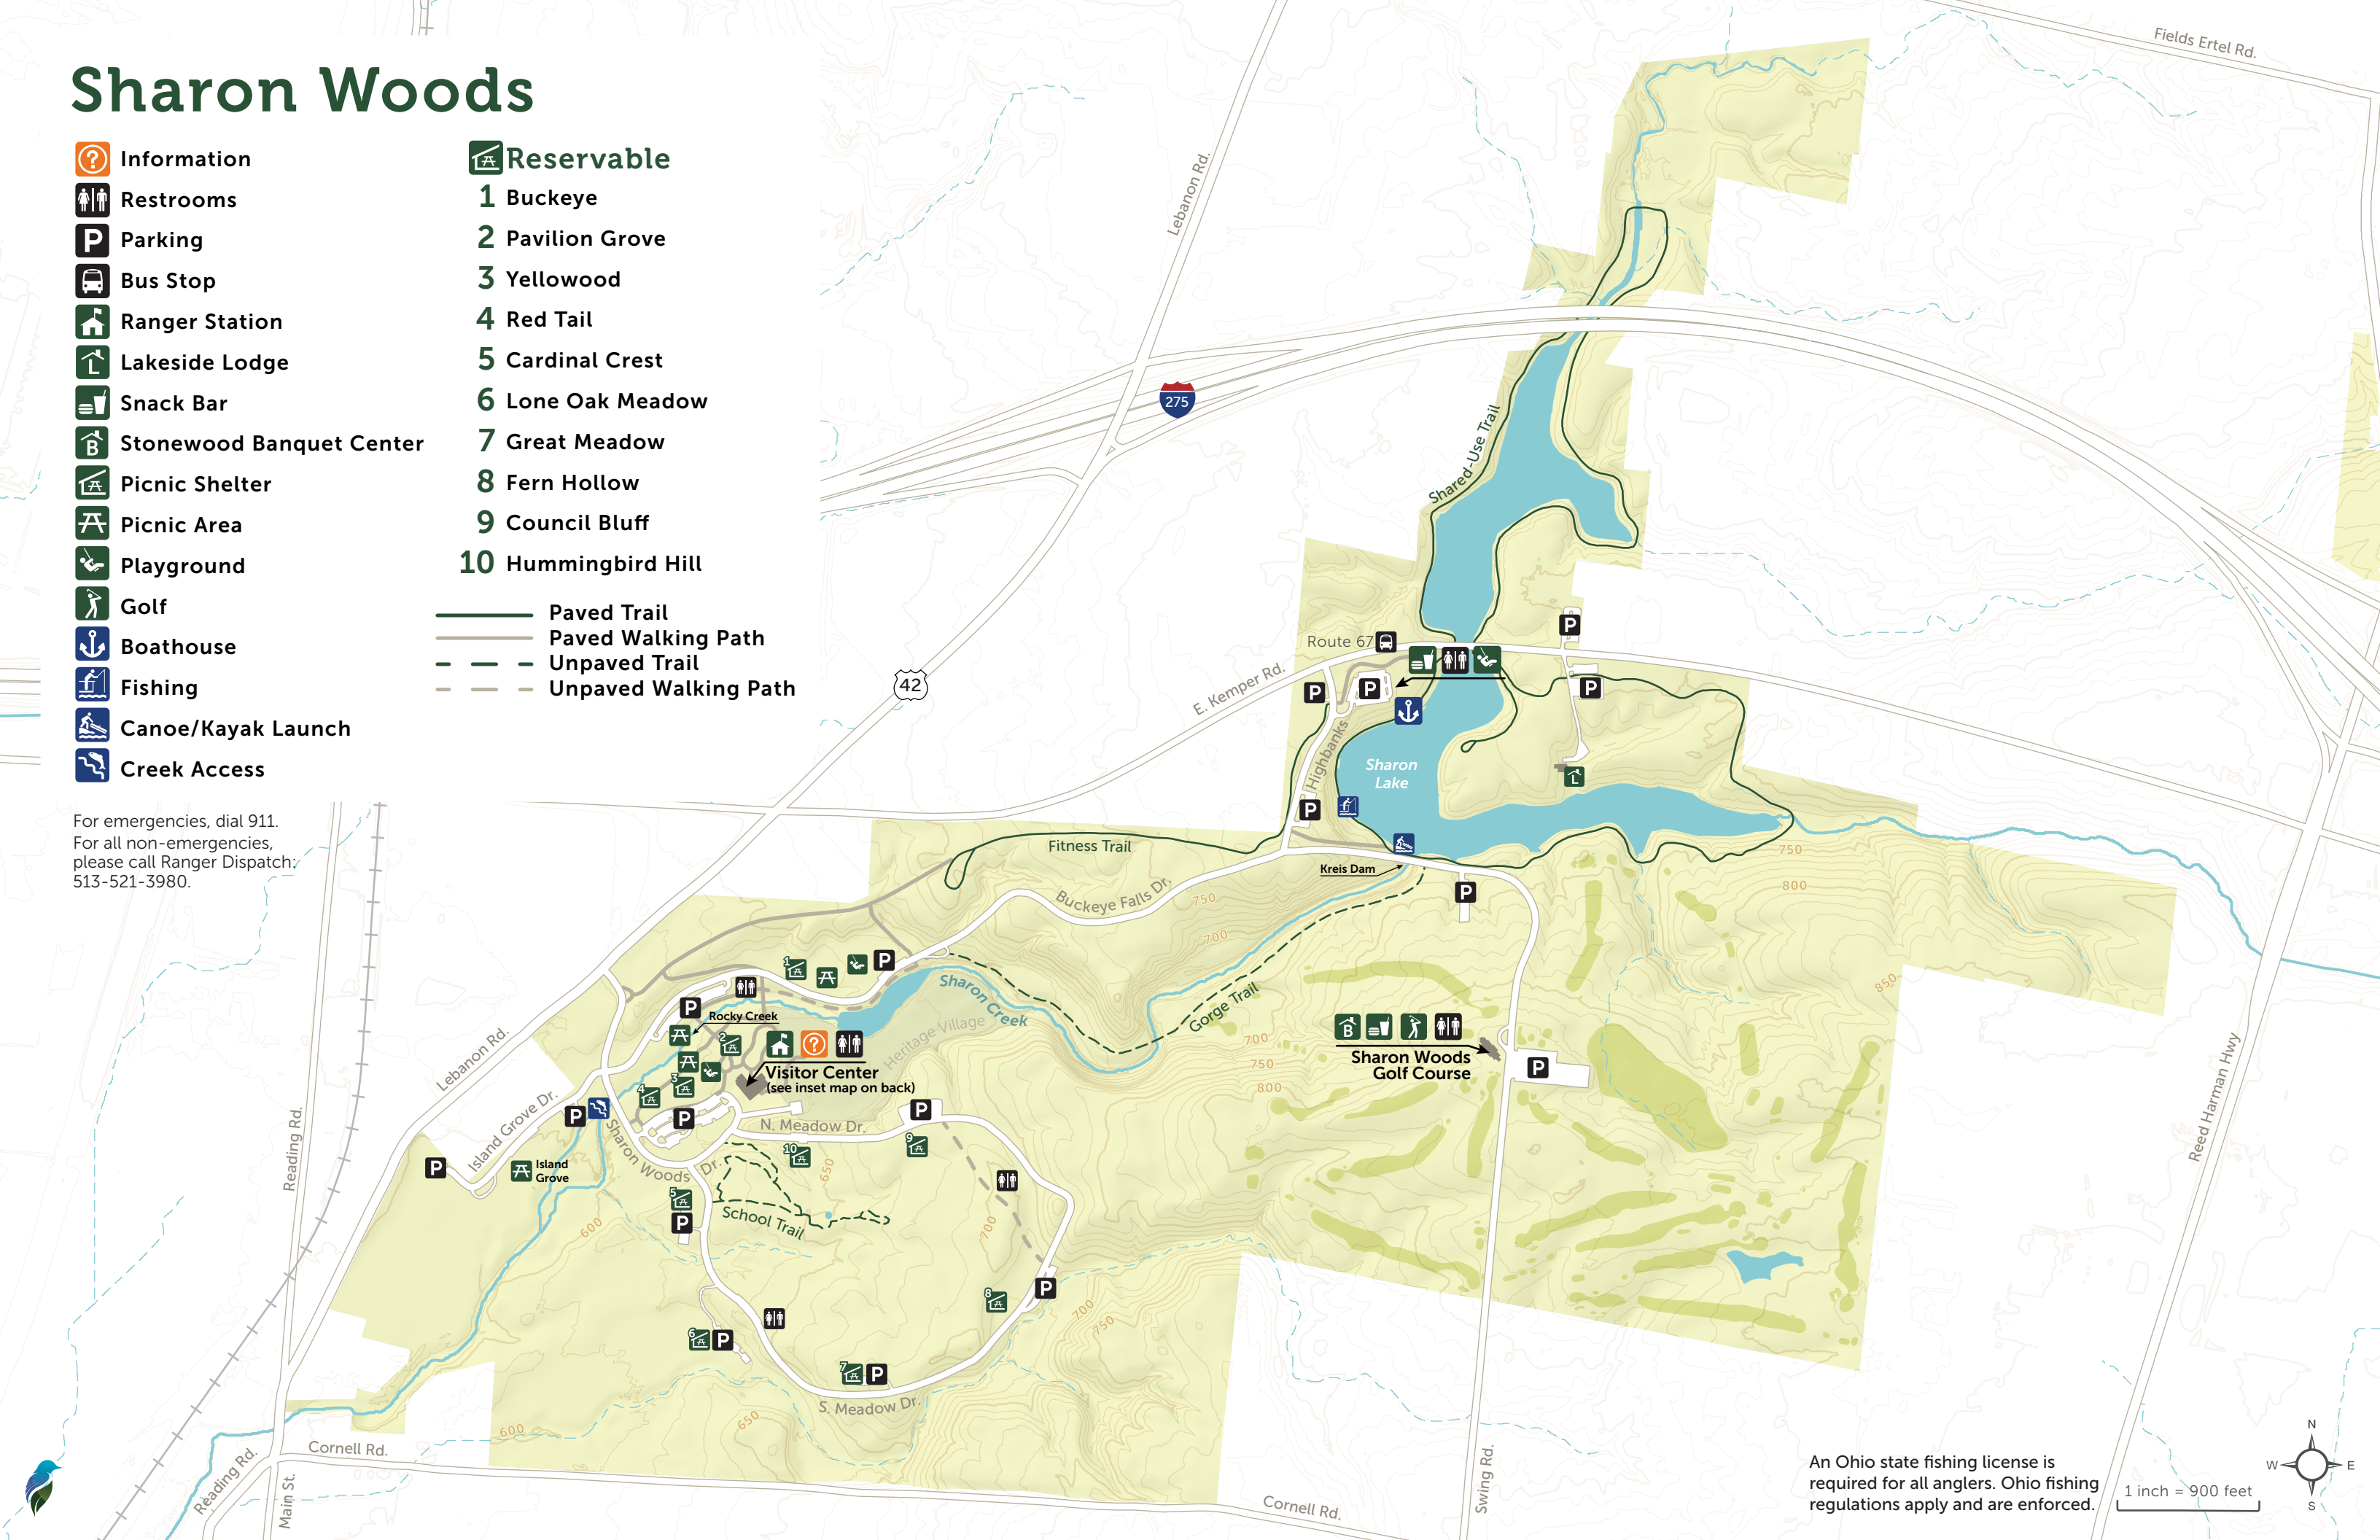

# Sharon Woods

Information

Restrooms

Parking

Bus Stop

Ranger Station

Lakeside Lodge

Snack Bar

Stonewood Banquet Center

Picnic Shelter

Picnic Area

Playground

Golf

Boathouse

Fishing

Canoe/Kayak Launch

Creek Access

Reservable

1 Buckeye

2 Pavilion Grove

3 Yellowwood

4 Red Tail

5 Cardinal Crest

6 Lone Oak Meadow

An Ohio state fishing license is required for all anglers. Ohio fishing regulations apply and are enforced.

1 inch = 900 feet