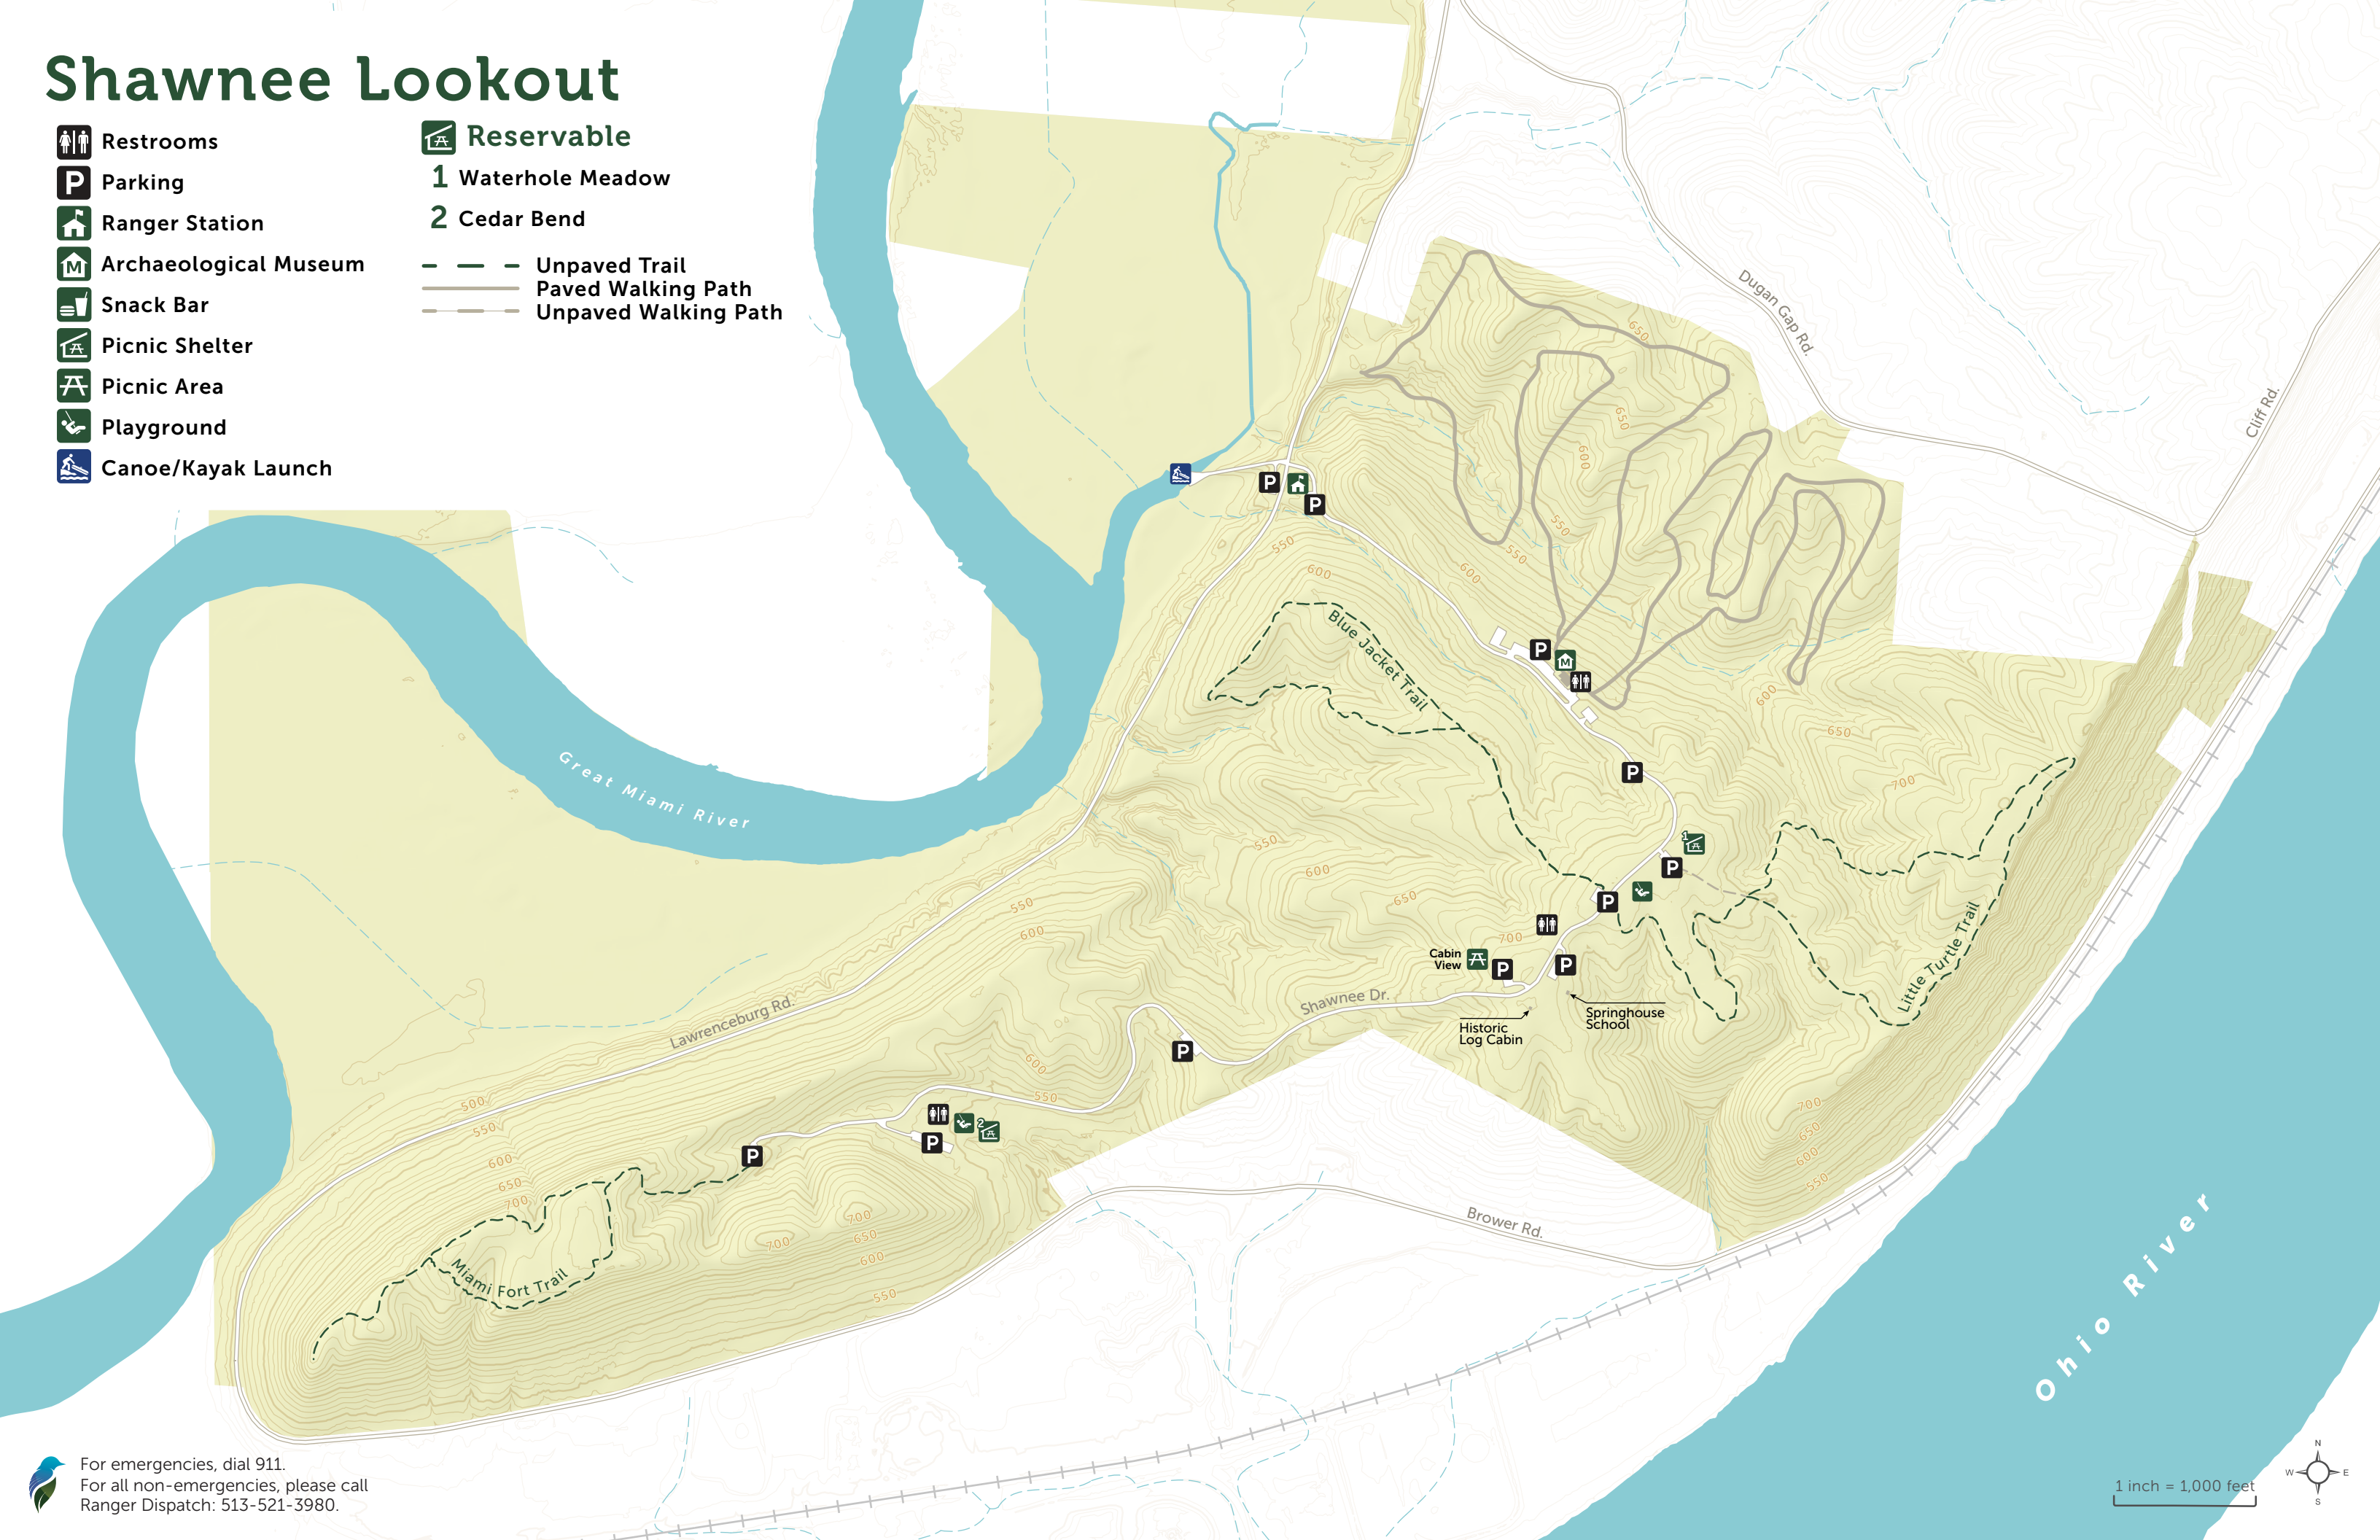

Shawnee Lookout

-  Restrooms
-  Parking
-  Ranger Station
-  Archaeological Museum
-  Snack Bar
-  Picnic Shelter
-  Picnic Area
-  Playground
-  Canoe/Kayak Launch

-  Reservable
- 1** Waterhole Meadow
- 2** Cedar Bend
-  Unpaved Trail
-  Paved Walking Path
-  Unpaved Walking Path

For emergencies, dial 911.
 For all non-emergencies, please call
 Ranger Dispatch: 513-521-3980.

1 inch = 1,000 feet