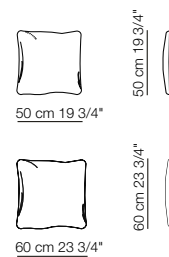

Poltrona
Armchair

Poltrona Big
Big armchair

Divanetto
Small sofa

Cuscini Outdoor
Outdoor cushions

All dimensions are expressed in centimeters and inches
File CAD 2D-3D available on www.arflex.com