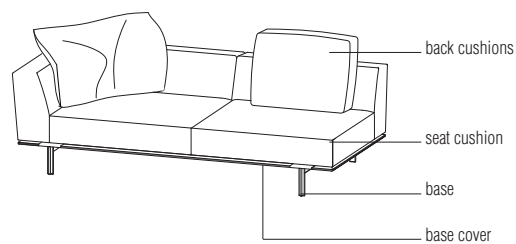

When ordering

Specify the type of backrest.

Available in fire-resistant version (TB117 and BS5852) for a 10% surcharge.

Molteni & C

3—
9

Suggested configurations

Measurement details

Example of compositions