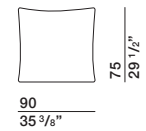

ornamental cushion

PCU90/75