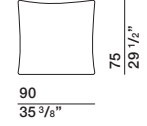

ornamental cushion

PCU90/75