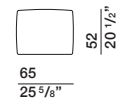

back cushion

CS65