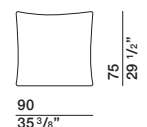

ornamental cushion

PCU90/75

DATASHEET

REGISTERED
DESIGN

IX.2019