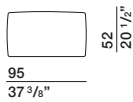

back cushion
CS95