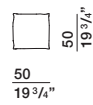

ornamental cushions

single cushion

CU/50