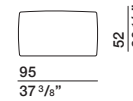

back cushion
CS95