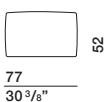

back cushion
CS77