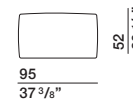

back cushion
CS95