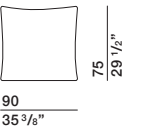

ornamental cushion
PCU90/75