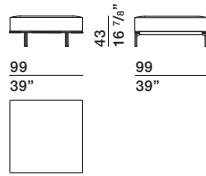

DIMENSIONS

pouf

PF099A

PF099B

Molteni & C

corner cushion

CS60

headrest fixed

PGT1