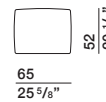

back cushion
CS65