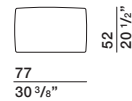

back cushion

CS77