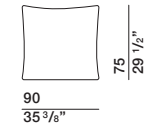

ornamental cushion

PCU90/75