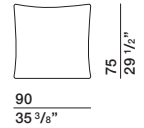

ornamental cushion
PCU90/75