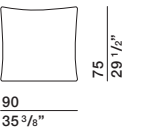

ornamental cushion
PCU90/75

DATASHEET

REGISTERED
DESIGN

IX.2019