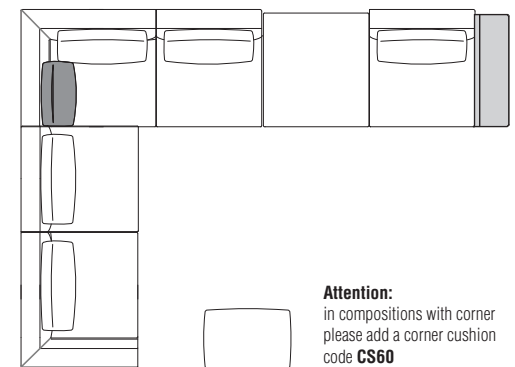

When ordering

Specify the type of backrest.

Available in fire-resistant version (TB117 and BS5852) for a 10% surcharge.

Molteni & C

3—
9

Suggested configurations

Measurement details

Example of compositions