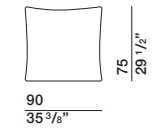

ornamental cushion

PCU90/75