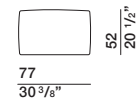

back cushion

CS77