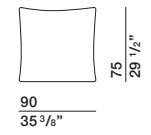

ornamental cushion

PCU90/75