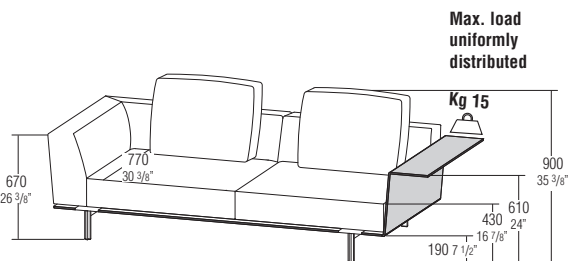

When ordering

Specify the type of backrest.

Available in fire-resistant version (TB117 and BS5852) for a 10% surcharge.

Molteni & C

3—
9

Suggested configurations

Measurement details

Example of compositions