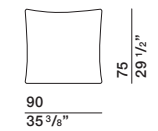

ornamental cushion

PCU90/75