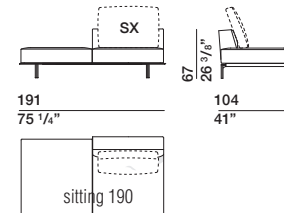

PCU90/75

DATASHEET

REGISTERED
DESIGN

IX.2019

DIMENSIONS

end element with armrest

TC220A dx-sx TC220B dx-sx

chaise longue

CL180A dx-sx CL180B dx-sx

end element with armrest

TC184A dx-sx TC184B dx-sx

island

IS191A dx-sx IS191B dx-sx

island

IS155A dx-sx IS155B dx-sx

back cushion