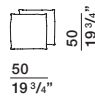

pair of additional cushions

CCQ/50