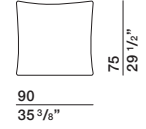

ornamental cushion

PCU90/75