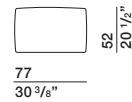

DIMENSIONS

sofa with armrest

DB246A dx-sx DB246B dx-sx

back cushion

CS77

back cushion

CS95

ornamental cushion