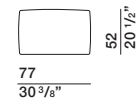

back cushion

CS77