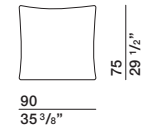

ornamental cushion

PCU90/75