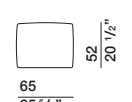

back cushion

CS65