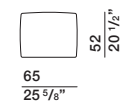

back cushion

CS65