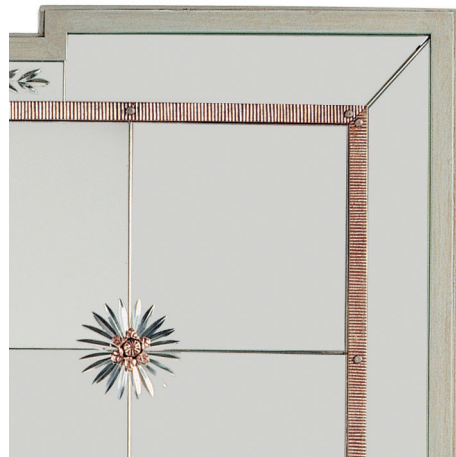

ALLAN KNIGHT

*live
beautifully*

MR01

LAUREL MIRROR

finished in adam blue frame with silver gilt accents

46 1/2 x 1 1/4 x 67 1/2 h

ALLAN KNIGHT STUDIO

150 turtle creek blvd | suite 101 | dallas, tx 75207
214 741 2227 | www.allan-knight.com