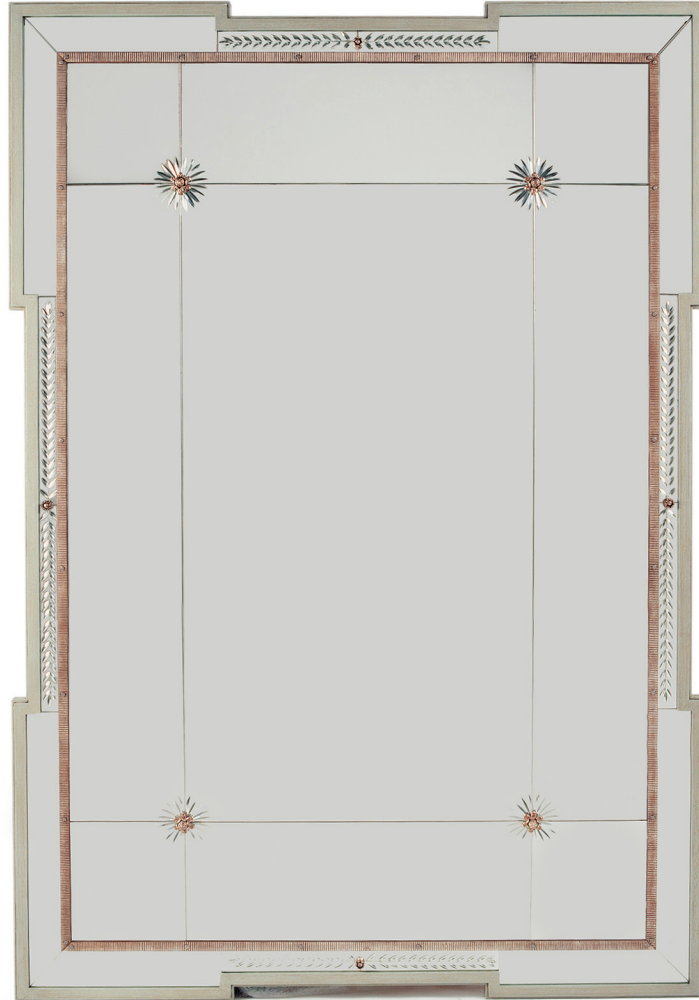

ALLAN KNIGHT

*live
beautifully*

MR01

LAUREL MIRROR

finished in adam blue frame with silver gilt accents

46 1/2 x 1 1/4 x 67 1/2 h

ALLAN KNIGHT STUDIO

150 turtle creek blvd | suite 101 | dallas, tx 75207
214 741 2227 | www.allan-knight.com