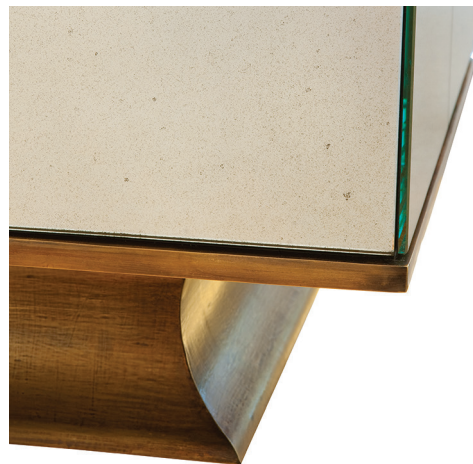

ALLAN  KNIGHT

*live
beautifully*

CB05
**ANTIQUE MIRROR TWO DOOR
CABINET**

antique mirror finish with antique brass handle and
trim, cove base with antique brass finish
40 x 18 ¾ x 54 h

ALLAN KNIGHT STUDIO