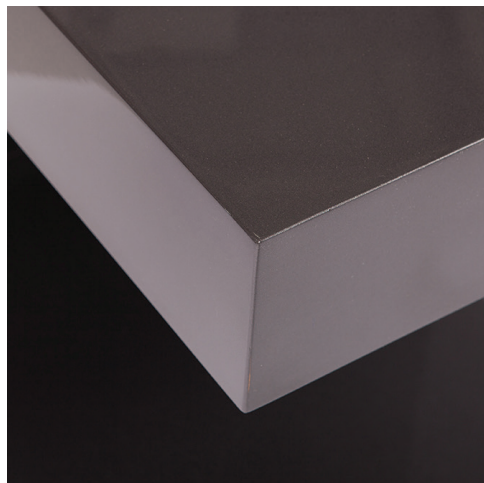

ALLAN  KNIGHT

*live
beautifully*

12381

ELLIPSIS SIDE TABLE

metallic lacquer, high polish finish

30 x 24 x 24 h

150 turtle creek blvd | suite 101 | dallas, tx 75207
214 741 2227 | www.allan-knight.com