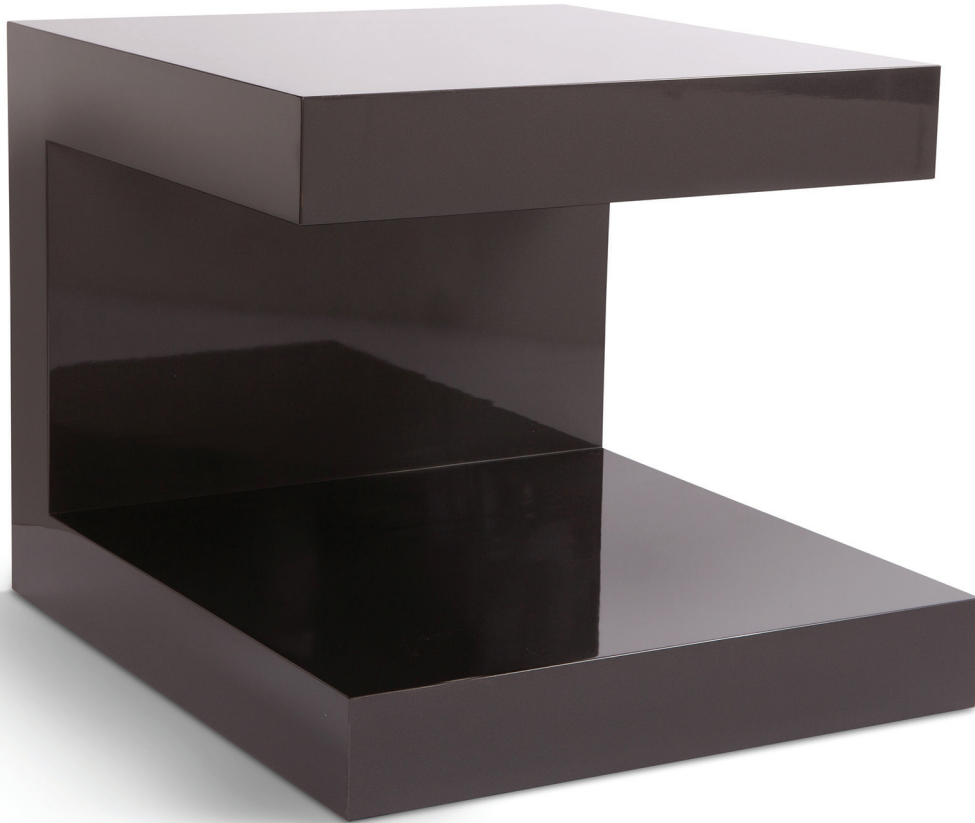

ALLAN  KNIGHT

*live
beautifully*

12381

ELLIPSIS SIDE TABLE

metallic lacquer, high polish finish

30 x 24 x 24 h

150 turtle creek blvd | suite 101 | dallas, tx 75207
214 741 2227 | www.allan-knight.com