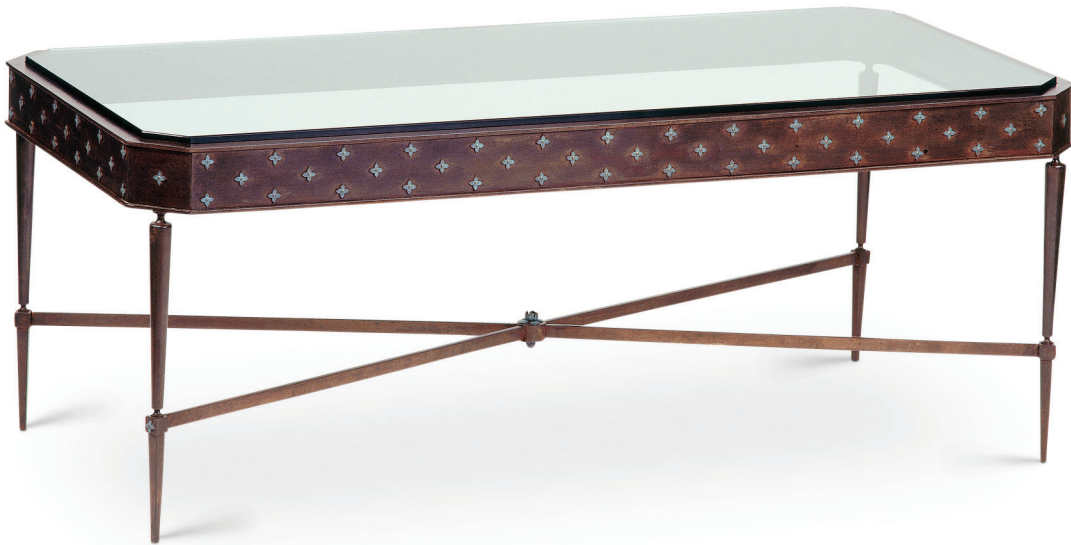

ALLAN  KNIGHT

*live  
beautifully*

CT01

**FLORET COFFEE TABLE**

finished in aged iron with verdigris accents (shown)

or platinum gilt finish with jade glass top

54  $\frac{3}{4}$  x 26  $\frac{3}{4}$  x 21  $\frac{1}{2}$  h