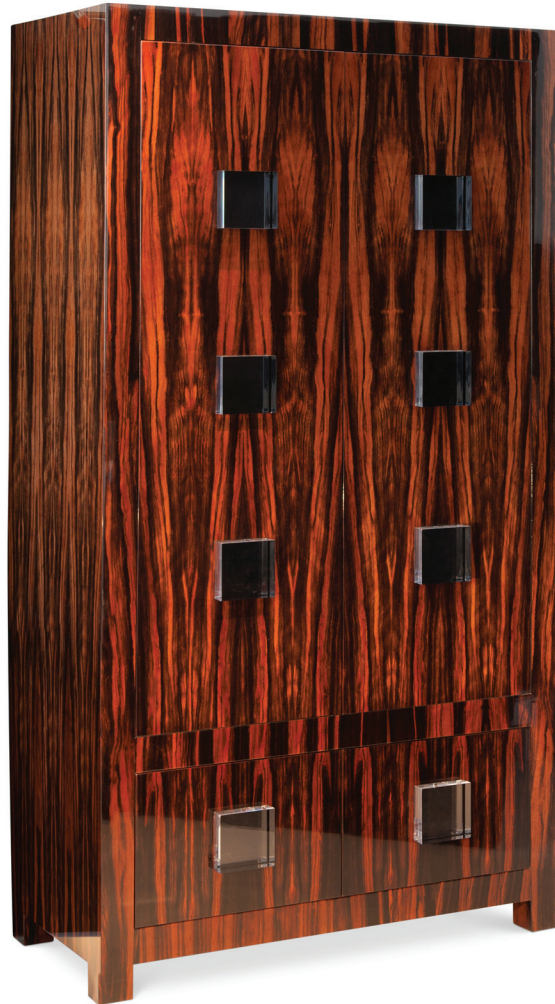

ALLAN  KNIGHT

*live
beautifully*

12302

MALABAR CABINET

high polish natural macassar marbled,
two doors, two drawers with self-closing glides
eight acrylic pulls
44 x 22 x 84 h